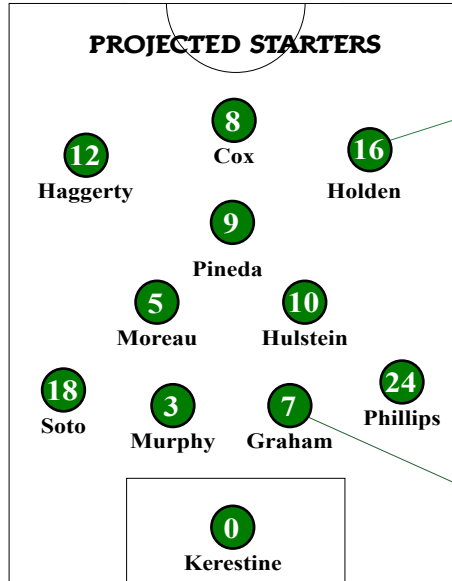

PROJECTED STARTERS

OFFENSIVE SPOTLIGHT

RACHEL HOLDEN
Named C-USA
Preseason Offensive
Player of the Year...
Named to TopDrawerSoccer.com's top
100 player rankings

DEFENSIVE SPOTLIGHT

TESS GRAHAM
Junior defender who
will anchor defense

MEAN GREEN 2014 ROSTER

0	Jackie Kerestine	GK	6-1	Jr.	Eules, TX	Colleyville Heritage
2	Cat Sebazco	F	5-6	Fr.	Keller, TX	Timber Creek HS
3	Libby Murphy	MF	5-9	Fr.	McKinney, TX	Boyd HS
4	Kaylah Hunter	D	5-3	Fr.	Mesquite, TX	Baylor
5	Jackie Moreau	MF	5-8	Jr.	Coppell, TX	Coppell HS
6	Molly Grisham	D	5-7	Jr.	Longview, TX	Longview HS
7	Tess Graham	D	5-7	Jr.	Denton, TX	Guyer HS
8	Leah Cox	MF	5-7	Sr.	Colleyville, TX	Liberty Christian
9	Karla Pineda	MF	5-5	Jr.	Houston, TX	Aldine HS
10	Lindsey Hulstein	MF	5-9	Jr.	Denton, TX	Guyer HS
11	Marchelle Davis	F	5-6	So.	Trophy Club, TX	Texas
12	Amber Haggerty	F	5-4	Jr.	Mesquite, TX	Dallas Christian
13	Hailey Hadden	D	5-6	Fr.	Frisco, TX	Liberty HS
14	Anna Flobeck	F	5-10	So.	Eules, TX	Trinity HS
15	Rebecca Gleason	D	5-11	Fr.	Lucas, TX	Lovejoy HS
16	Rachel Holden	F	5-7	So.	Lancaster, TX	Maranatha Christian
17	Brooke Oxentine	MF	5-6	R-Jr.	Eules, TX	Memphis
18	Chelsei Soto	F	5-3	Fr.	Lewisville, TX	Lewisville HS
19	Alyson Stallcup	MF	5-10	Sr.	Keller, TX	Keller HS
20	Allison Harper	MF	5-11	So.	Keller, TX	Keller HS
21	Bryson Thomas	MF	5-7	Fr.	Hurst, TX	L.D. Bell HS
22	Kelci Slaughter	MF	5-5	Fr.	Granbury, TX	Granbury HS
24	Tori Phillips	D	5-9	Fr.	Forney, TX	Home Schooled
25	Dani Mayfield	GK	5-10	Fr.	Midlothian, TX	Midlothian HS