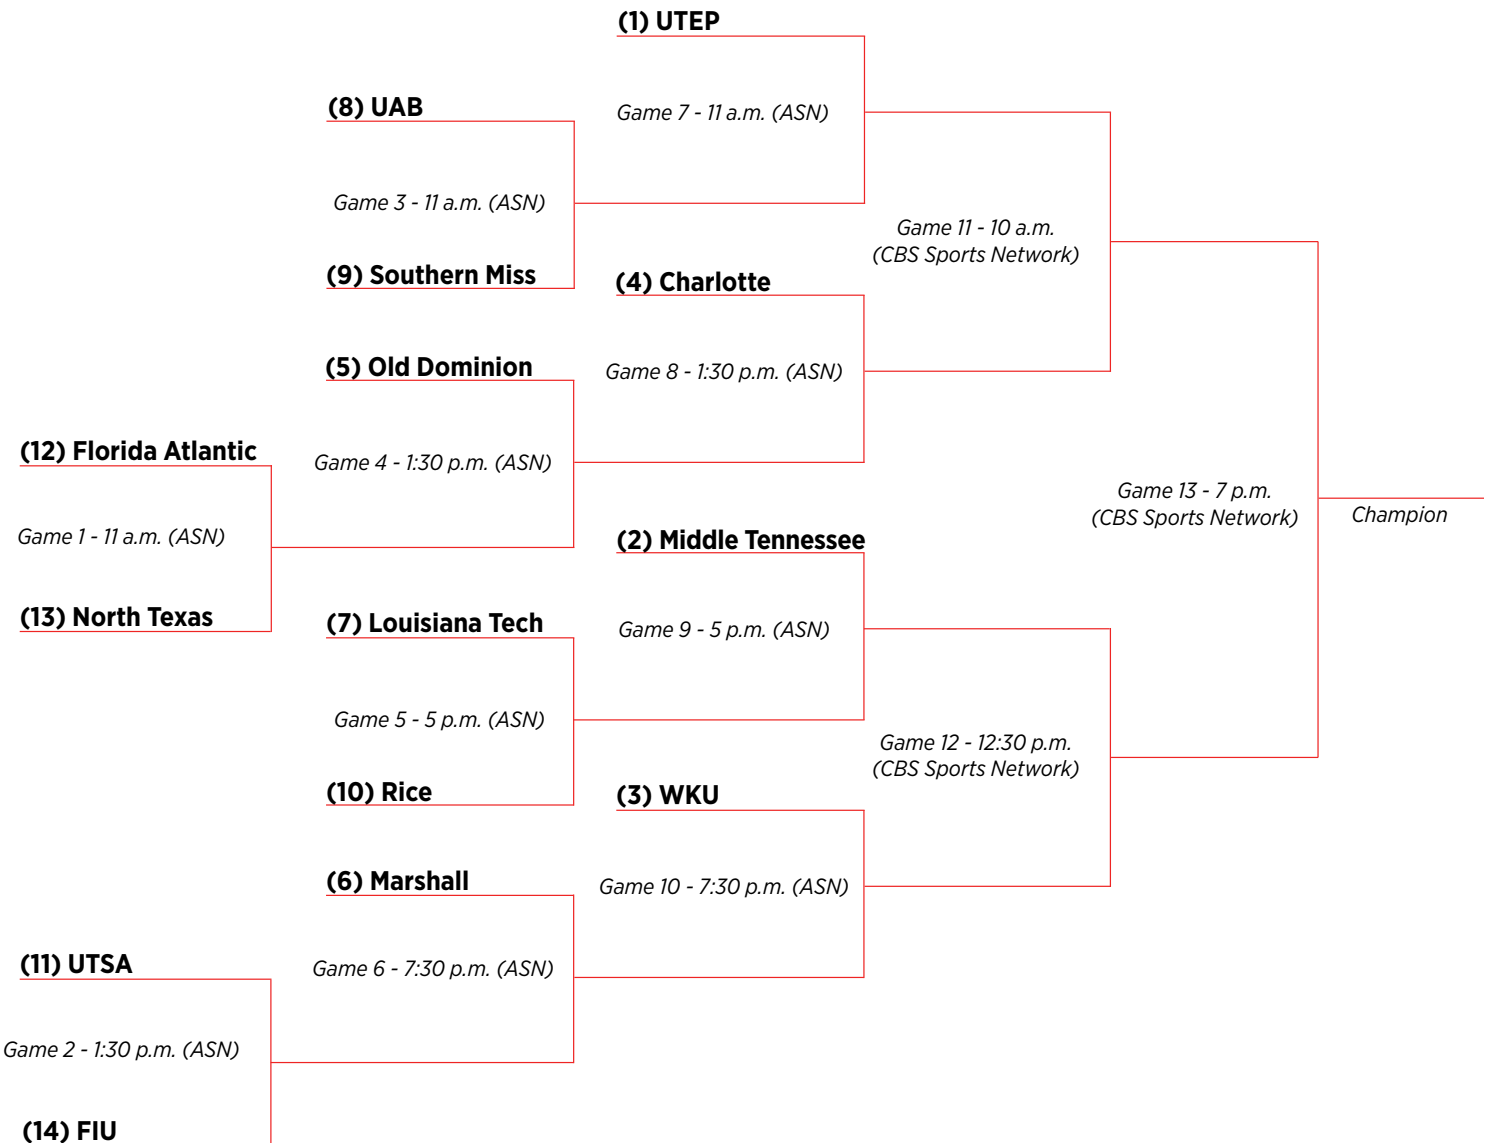

TOURNAMENT BRACKET

2016 C-USA WOMEN'S BASKETBALL BRACKET

#CUSAWBK #BETHENEXT

EVENT INFO
March 8-12
Birmingham, Alabama
All Times Central

First Round
Tuesday, March 8

Second Round
Wednesday, March 9

Quarterfinals
Thursday, March 10

Semifinals
Friday, March 11

Championship
Saturday, March 12

CONFERENCEUSA.COM @CUSAWBK @CONFERENCE_USA