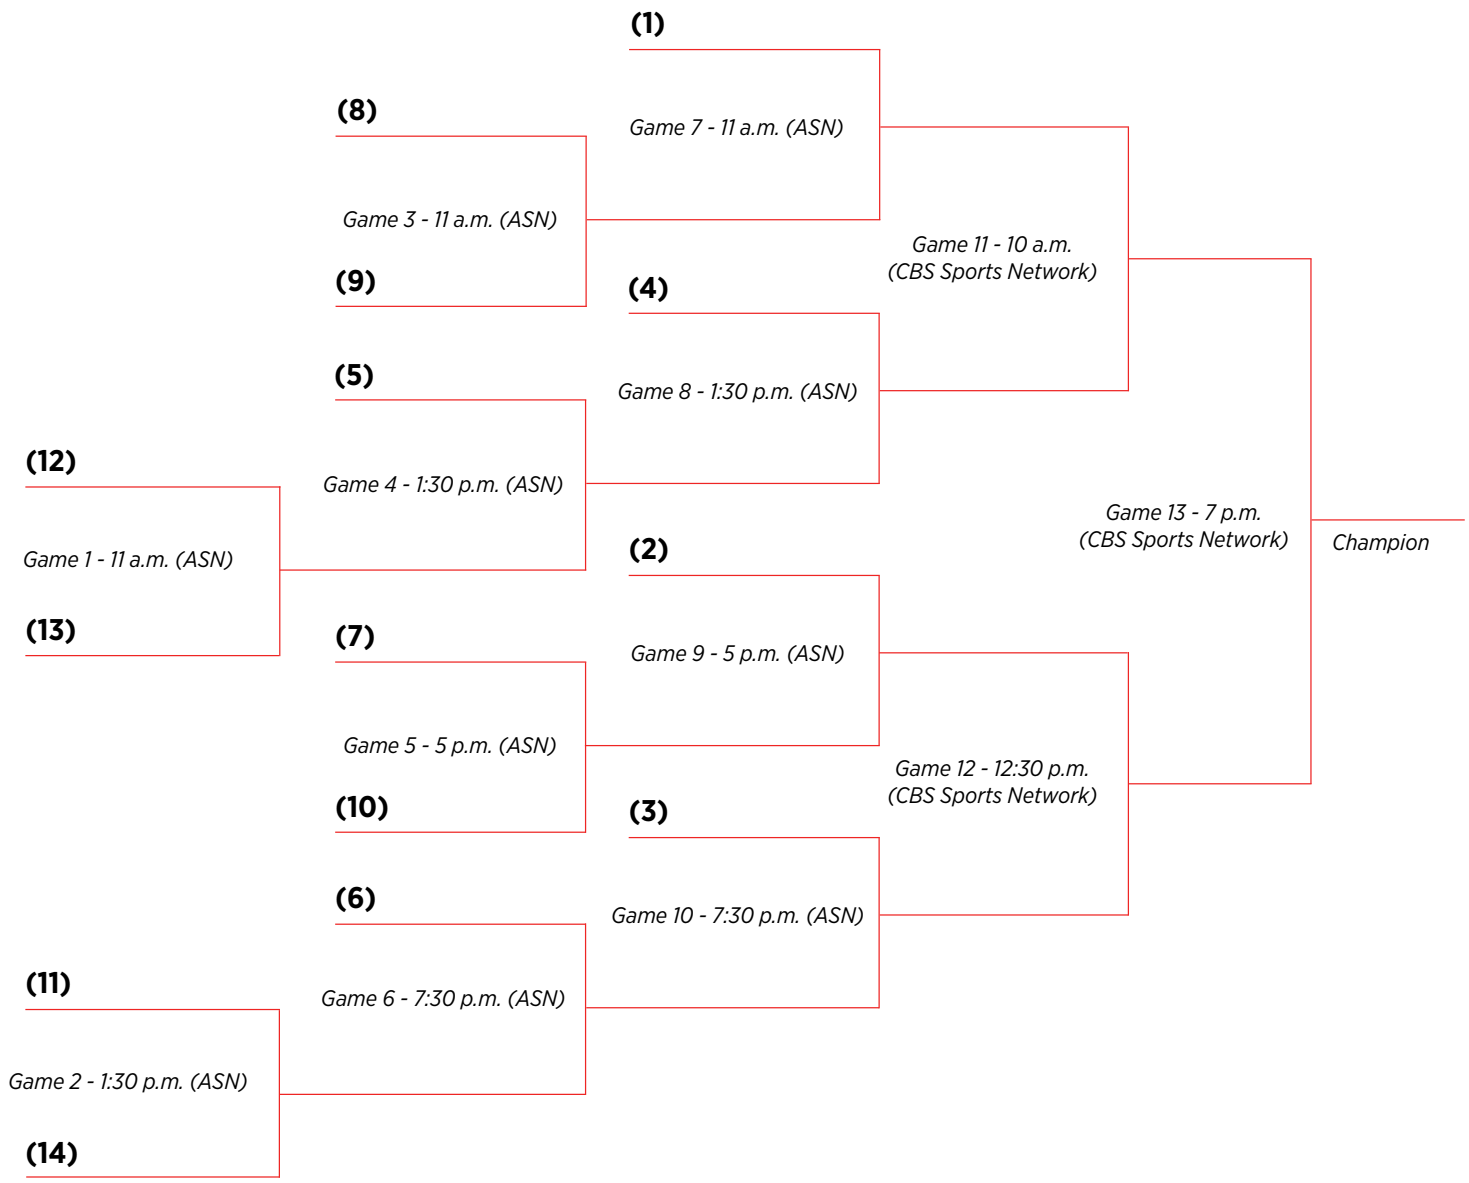

2016 C-USA WOMEN'S BASKETBALL BRACKET

#CUSAWBK #BeTheNext

EVENT INFO
March 8-12
Birmingham, Alabama
All Times Central

First Round
Tuesday, March 8

Second Round
Wednesday, March 9

Quarterfinals
Thursday, March 10

Semifinals
Friday, March 11

Championship
Saturday, March 12