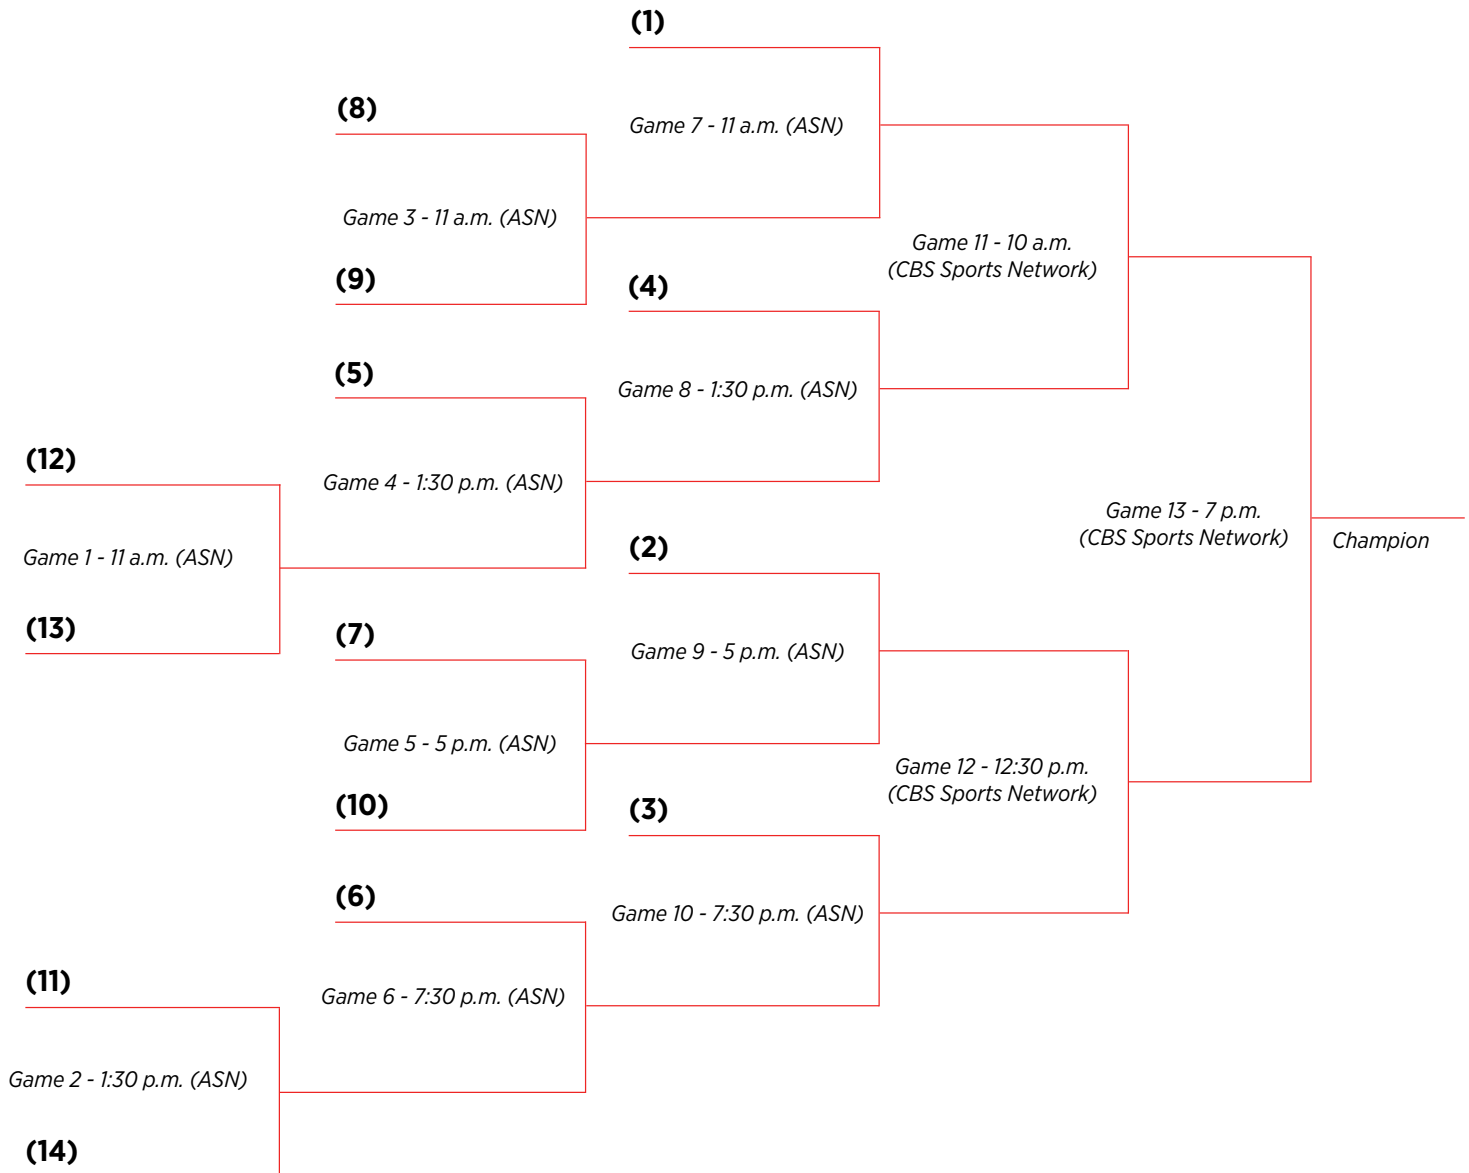

Women's Basketball

2015-16 SEASON → WEEKLY NOTEBOOK → Jan. 22, 2016

Contact: Tim McNamara → tmcnamara@c-usa.org

CHARLOTTE → FIU → FLORIDA ATLANTIC → LOUISIANA TECH → MARSHALL → MIDDLE TENNESSEE
NORTH TEXAS → OLD DOMINION → RICE → SOUTHERN MISS → UAB → UTEP → UTSA → WKU

2016 C-USA Women's Basketball Bracket

#CUSAWBK #BeTheNext

EVENT INFO
March 8-12
Birmingham, Alabama
All Times Central

First Round
Tuesday, March 8

Second Round
Wednesday, March 9

Quarterfinals
Thursday, March 10

Semifinals
Friday, March 11

Championship
Saturday, March 12