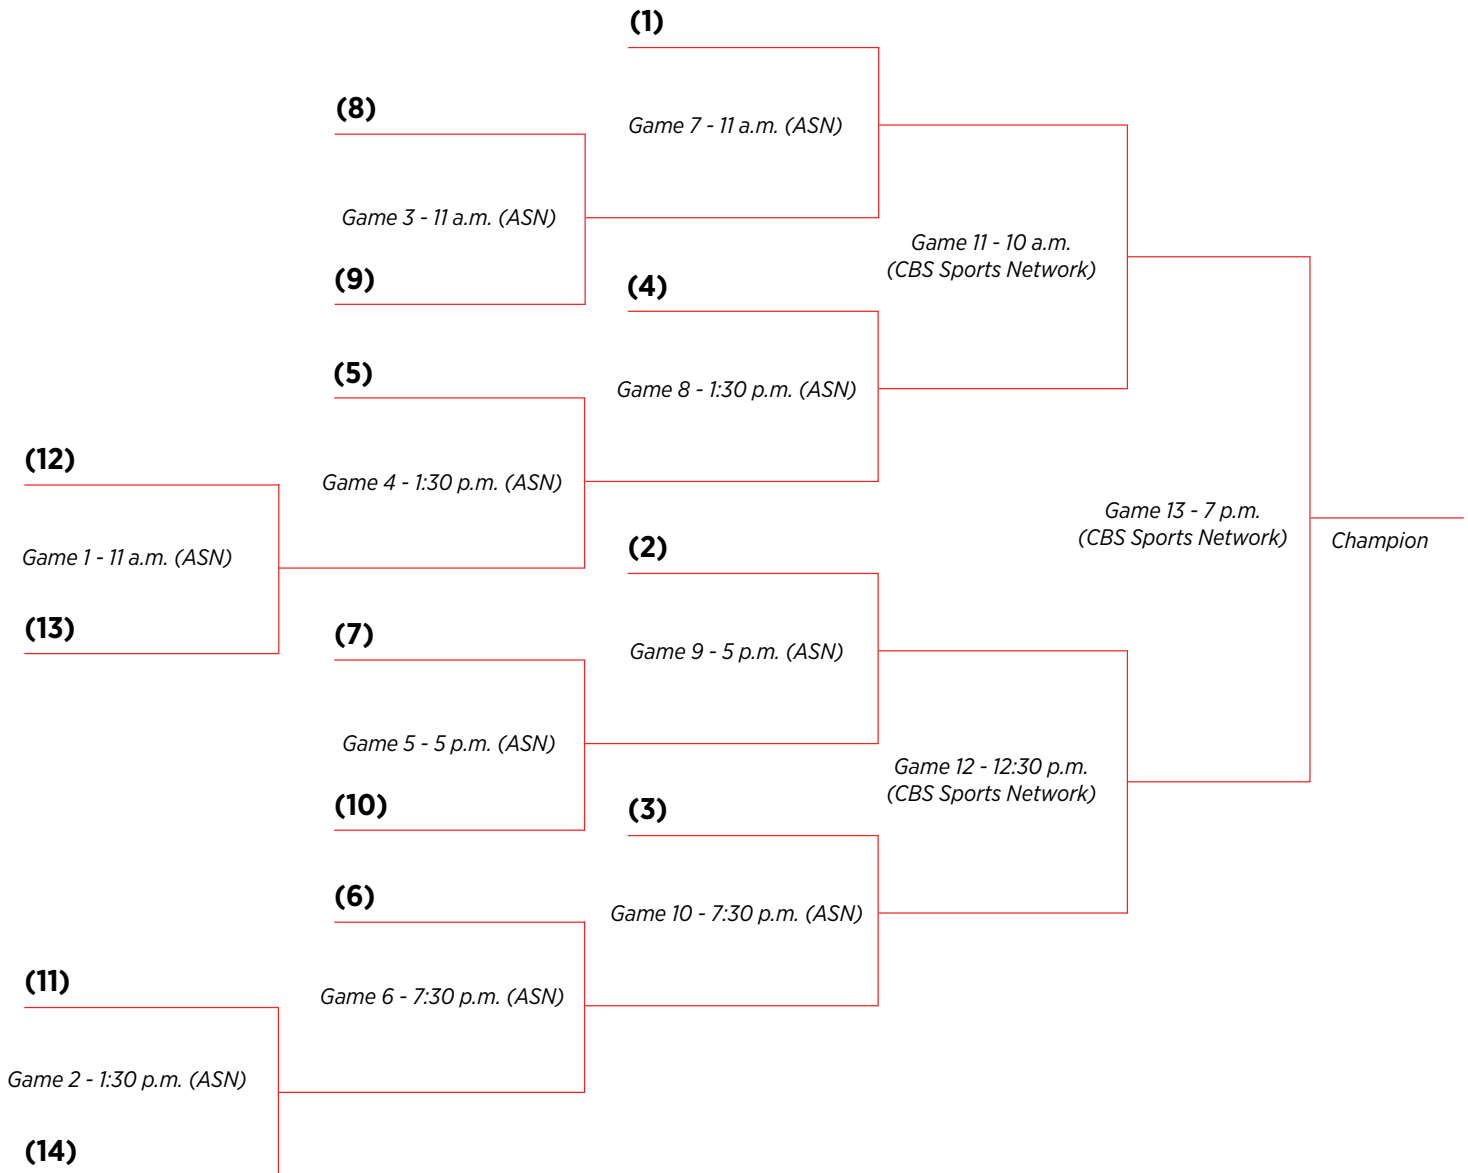

Women's Basketball

2015-16 SEASON → WEEKLY NOTEBOOK → Feb. 5, 2016

Contact: Tim McNamara → tmcnamara@c-usa.org

CHARLOTTE → FIU → FLORIDA ATLANTIC → LOUISIANA TECH → MARSHALL → MIDDLE TENNESSEE
NORTH TEXAS → OLD DOMINION → RICE → SOUTHERN MISS → UAB → UTEP → UTSA → WKU

2016 C-USA WOMEN'S BASKETBALL BRACKET

#CUSAWBK #BeTheNext

EVENT INFO
March 8-12
Birmingham, Alabama
All Times Central

First Round
Tuesday, March 8

Second Round
Wednesday, March 9

Quarterfinals
Thursday, March 10

Semifinals
Friday, March 11

Championship
Saturday, March 12