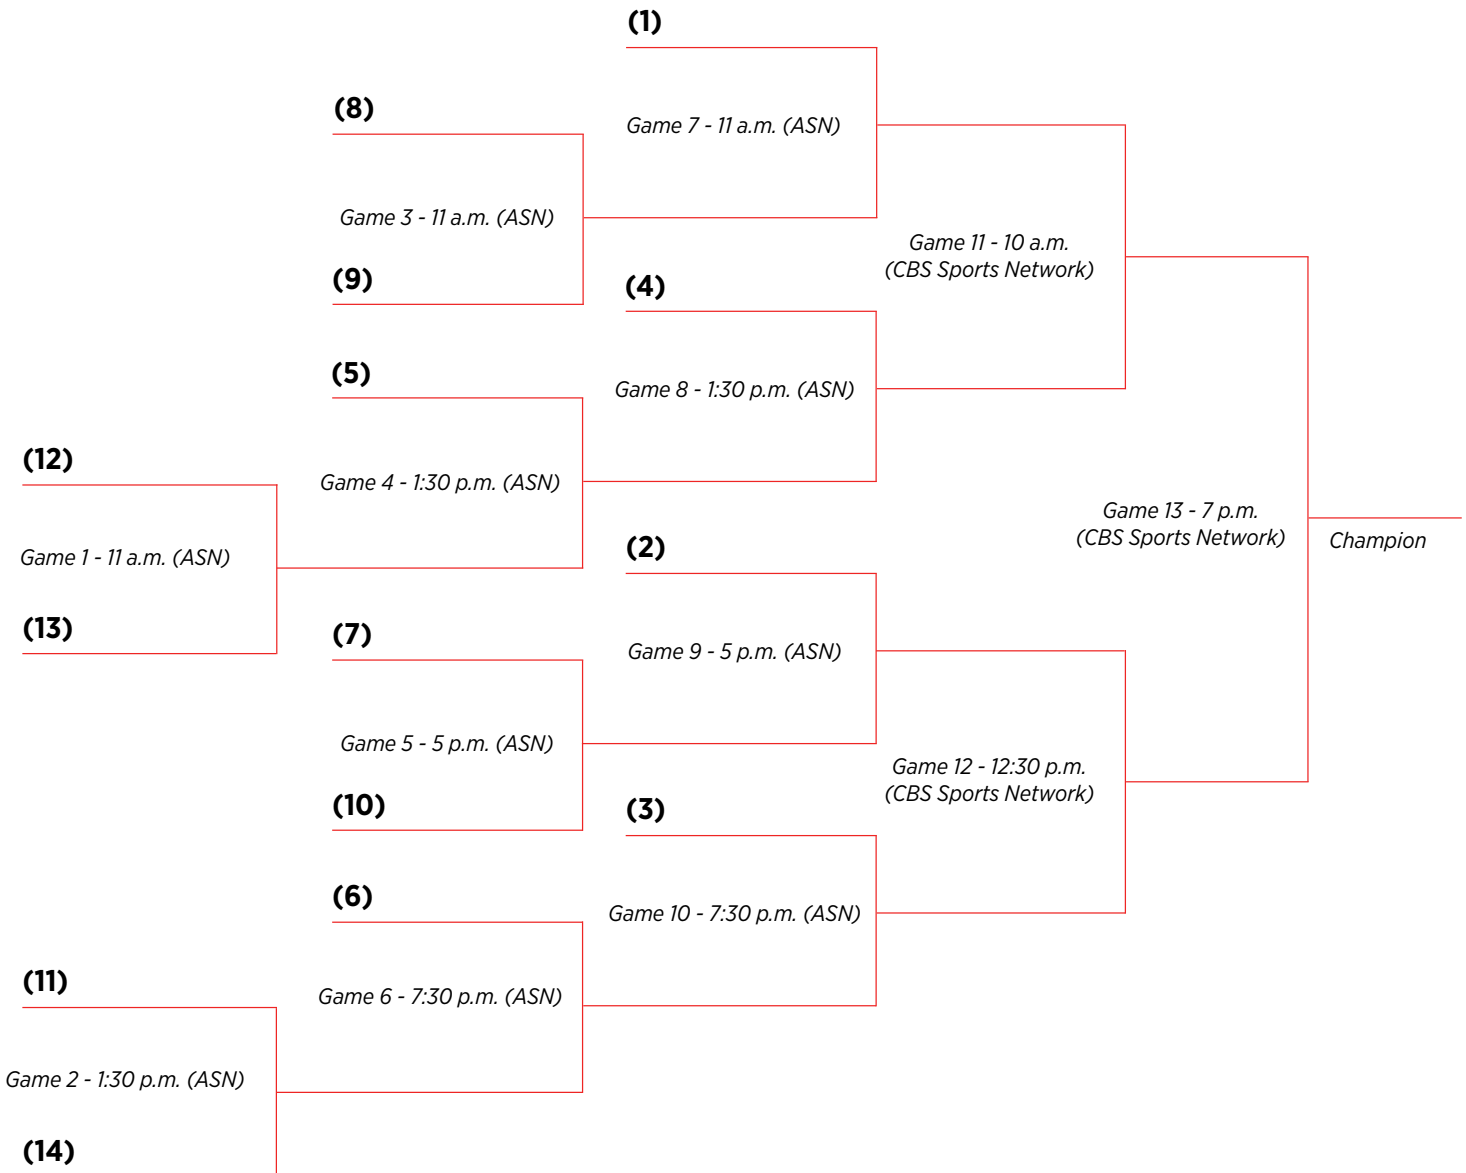

Women's Basketball

2015-16 SEASON → WEEKLY NOTEBOOK → Feb. 26, 2016

Contact: Tim McNamara → tmcnamara@c-usa.org

CHARLOTTE → FIU → FLORIDA ATLANTIC → LOUISIANA TECH → MARSHALL → MIDDLE TENNESSEE
NORTH TEXAS → OLD DOMINION → RICE → SOUTHERN MISS → UAB → UTEP → UTSA → WKU

2016 C-USA WOMEN'S BASKETBALL BRACKET

#CUSAWBK #BeTheNext

EVENT INFO
March 8-12
Birmingham, Alabama
All Times Central

First Round
Tuesday, March 8

Second Round
Wednesday, March 9

Quarterfinals
Thursday, March 10

Semifinals
Friday, March 11

Championship
Saturday, March 12