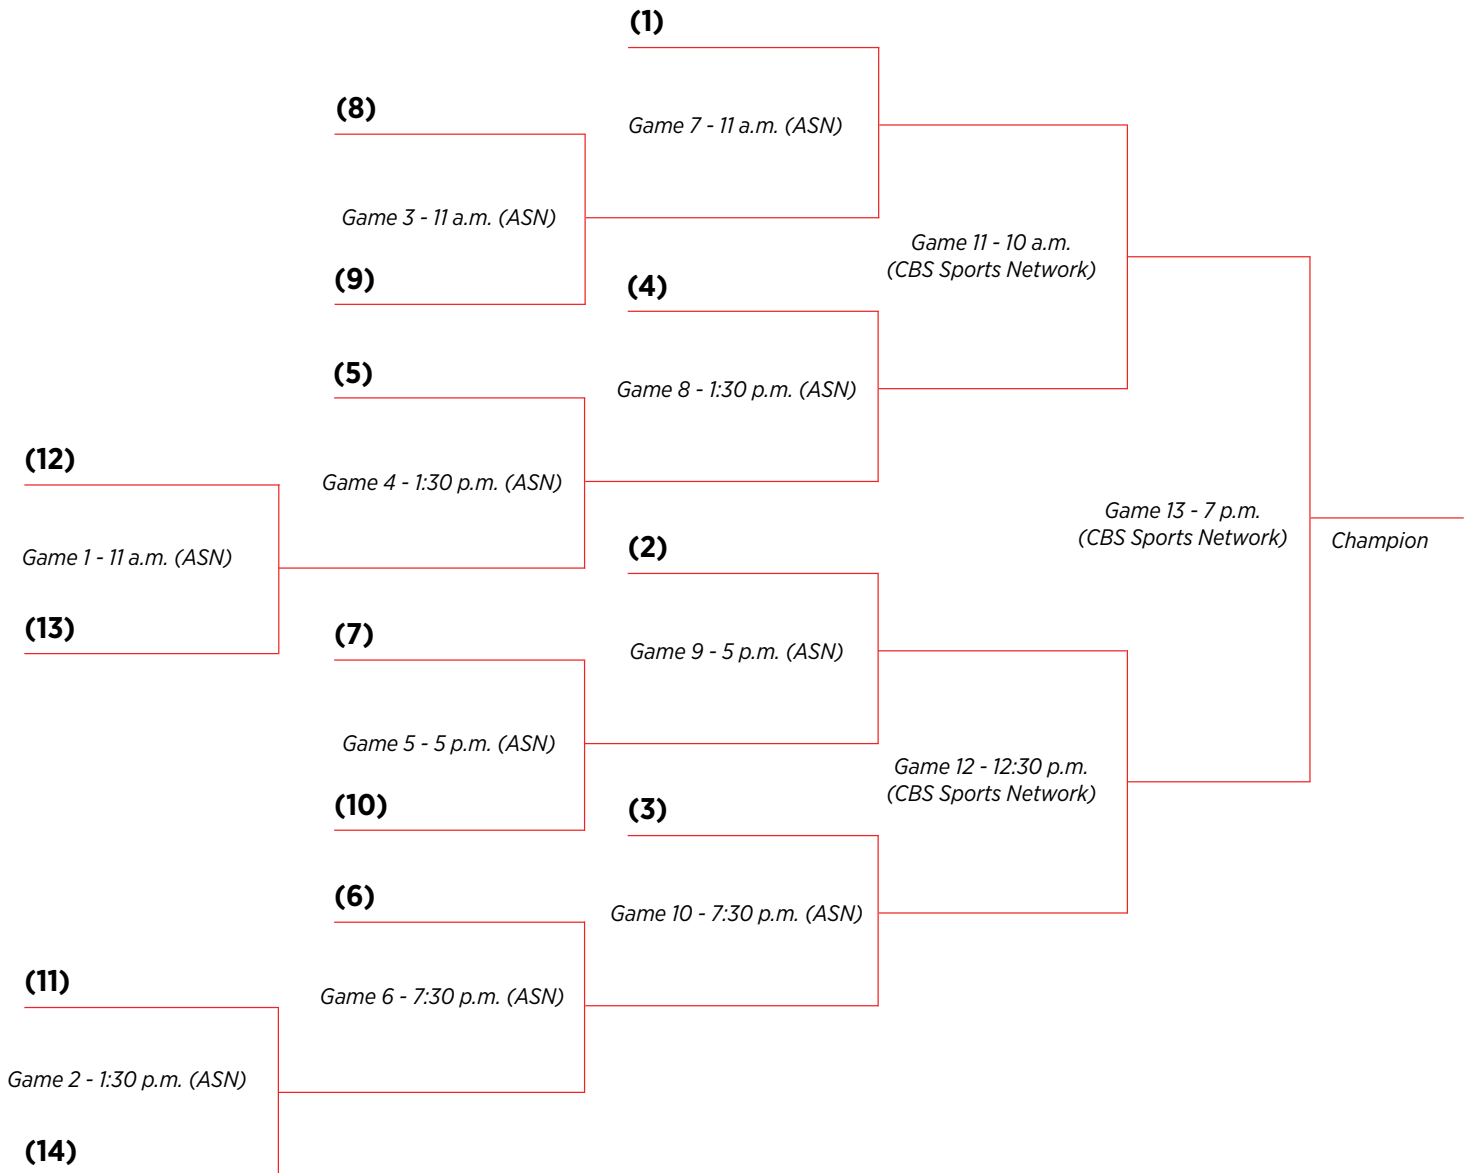

Women's Basketball

2015-16 SEASON → WEEKLY NOTEBOOK → Feb. 23, 2016

Contact: Tim McNamara → tmcnamara@c-usa.org

CHARLOTTE → FIU → FLORIDA ATLANTIC → LOUISIANA TECH → MARSHALL → MIDDLE TENNESSEE
NORTH TEXAS → OLD DOMINION → RICE → SOUTHERN MISS → UAB → UTEP → UTSA → WKU

2016 C-USA WOMEN'S BASKETBALL BRACKET

#CUSAWBK #BeTheNext

EVENT INFO
March 8-12
Birmingham, Alabama
All Times Central

First Round
Tuesday, March 8

Second Round
Wednesday, March 9

Quarterfinals
Thursday, March 10

Semifinals
Friday, March 11

Championship
Saturday, March 12