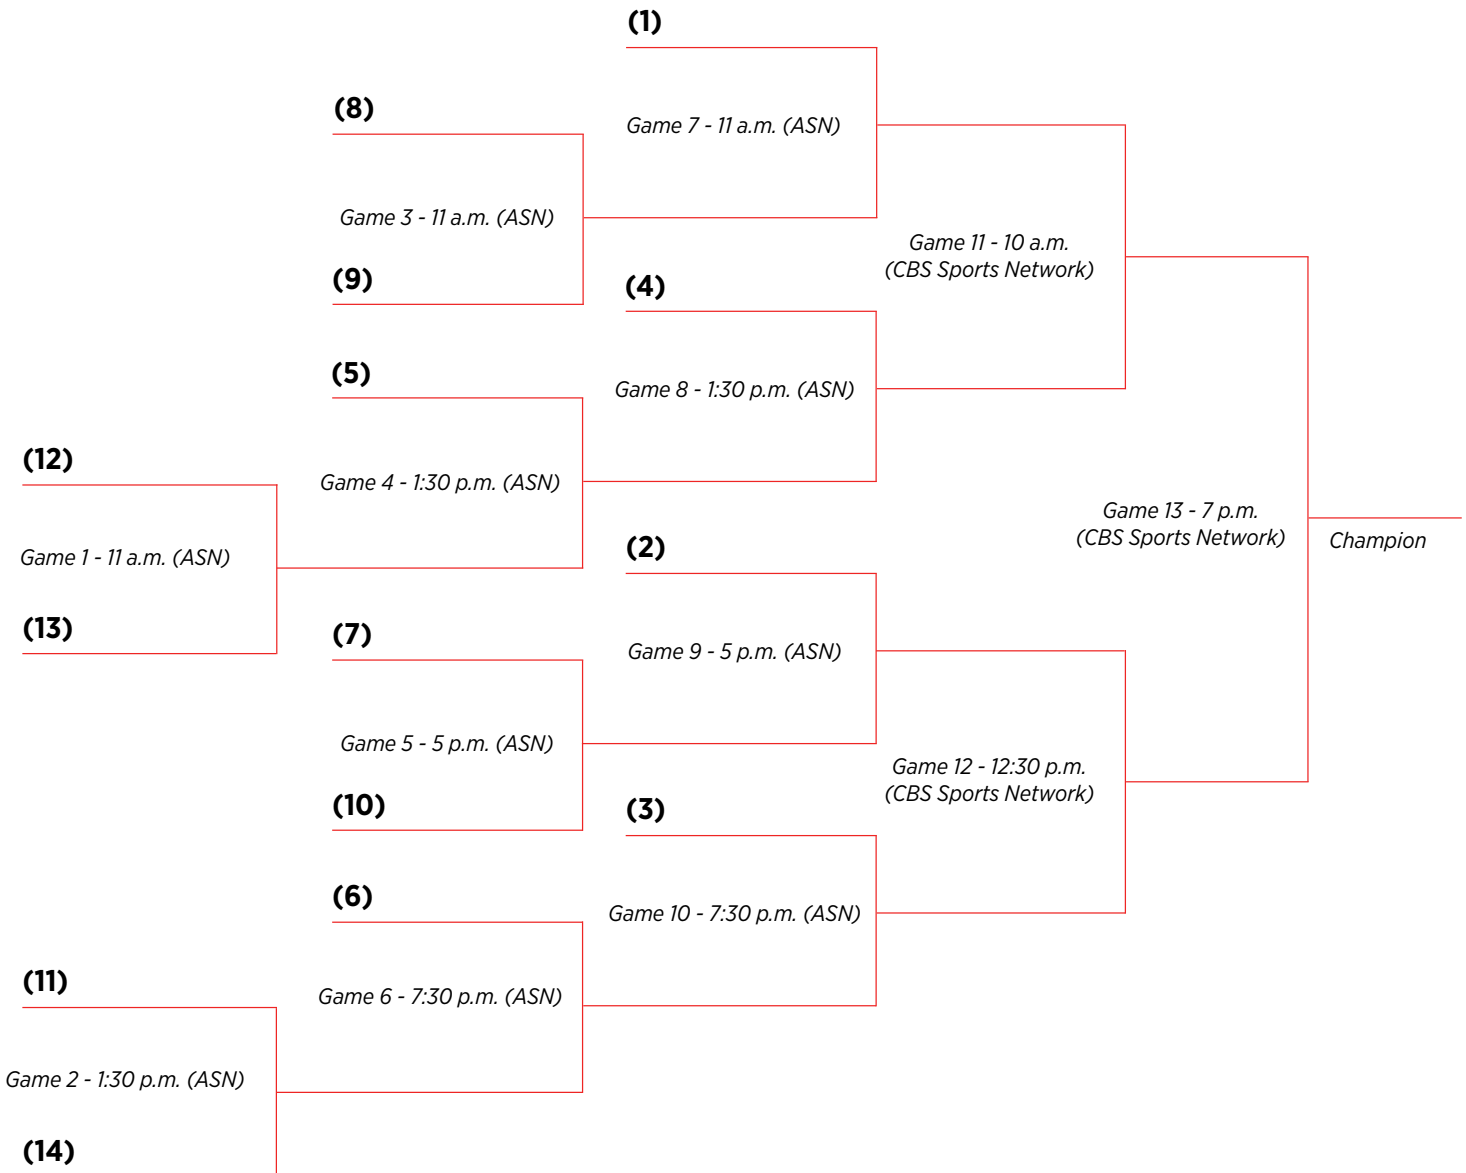

Women's Basketball

2015-16 SEASON → WEEKLY NOTEBOOK → Feb. 19, 2016

Contact: Tim McNamara → tmcnamara@c-usa.org

CHARLOTTE → FIU → FLORIDA ATLANTIC → LOUISIANA TECH → MARSHALL → MIDDLE TENNESSEE
NORTH TEXAS → OLD DOMINION → RICE → SOUTHERN MISS → UAB → UTEP → UTSA → WKU

2016 C-USA Women's BASKETBALL BRACKET

#CUSAWBK #BeTheNext

EVENT INFO
March 8-12
Birmingham, Alabama
All Times Central

First Round
Tuesday, March 8

Second Round
Wednesday, March 9

Quarterfinals
Thursday, March 10

Semifinals
Friday, March 11

Championship
Saturday, March 12