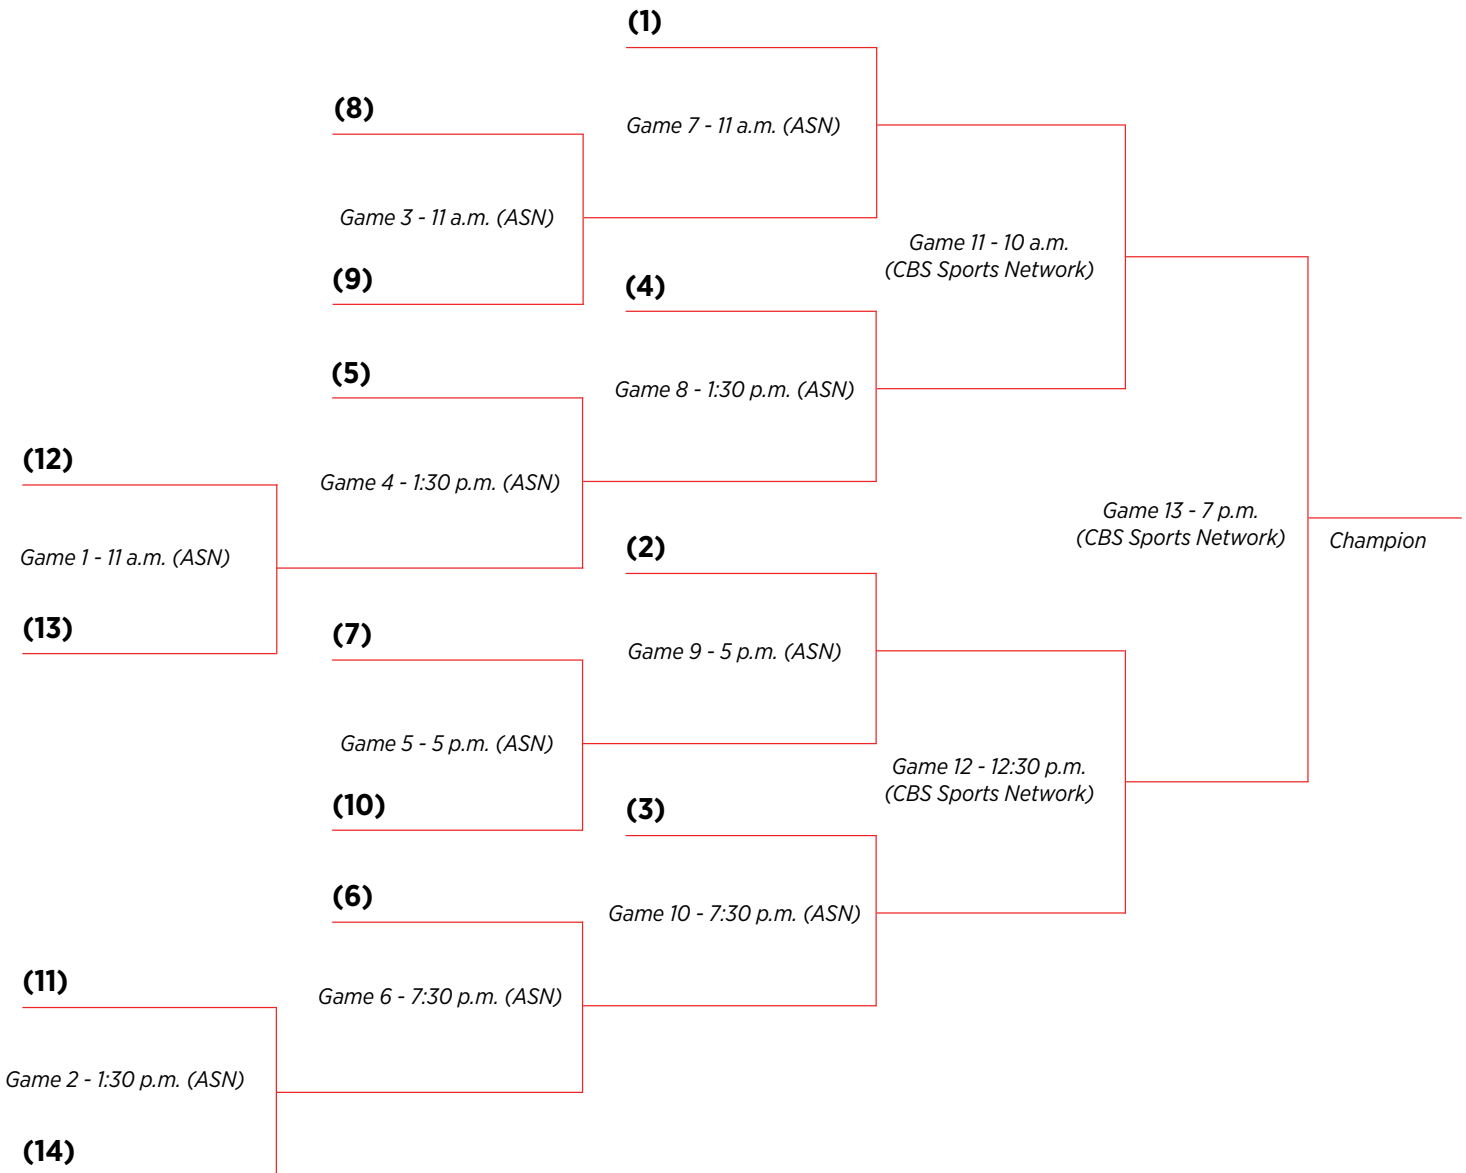

Women's Basketball

2015-16 SEASON → WEEKLY NOTEBOOK → Feb. 10, 2016

Contact: Tim McNamara → tmcnamara@c-usa.org

CHARLOTTE → FIU → FLORIDA ATLANTIC → LOUISIANA TECH → MARSHALL → MIDDLE TENNESSEE
NORTH TEXAS → OLD DOMINION → RICE → SOUTHERN MISS → UAB → UTEP → UTSA → WKU

2016 C-USA WOMEN'S BASKETBALL BRACKET

#CUSAWBK #BeTheNext

EVENT INFO
March 8-12
Birmingham, Alabama
All Times Central

First Round
Tuesday, March 8

Second Round
Wednesday, March 9

Quarterfinals
Thursday, March 10

Semifinals
Friday, March 11

Championship
Saturday, March 12