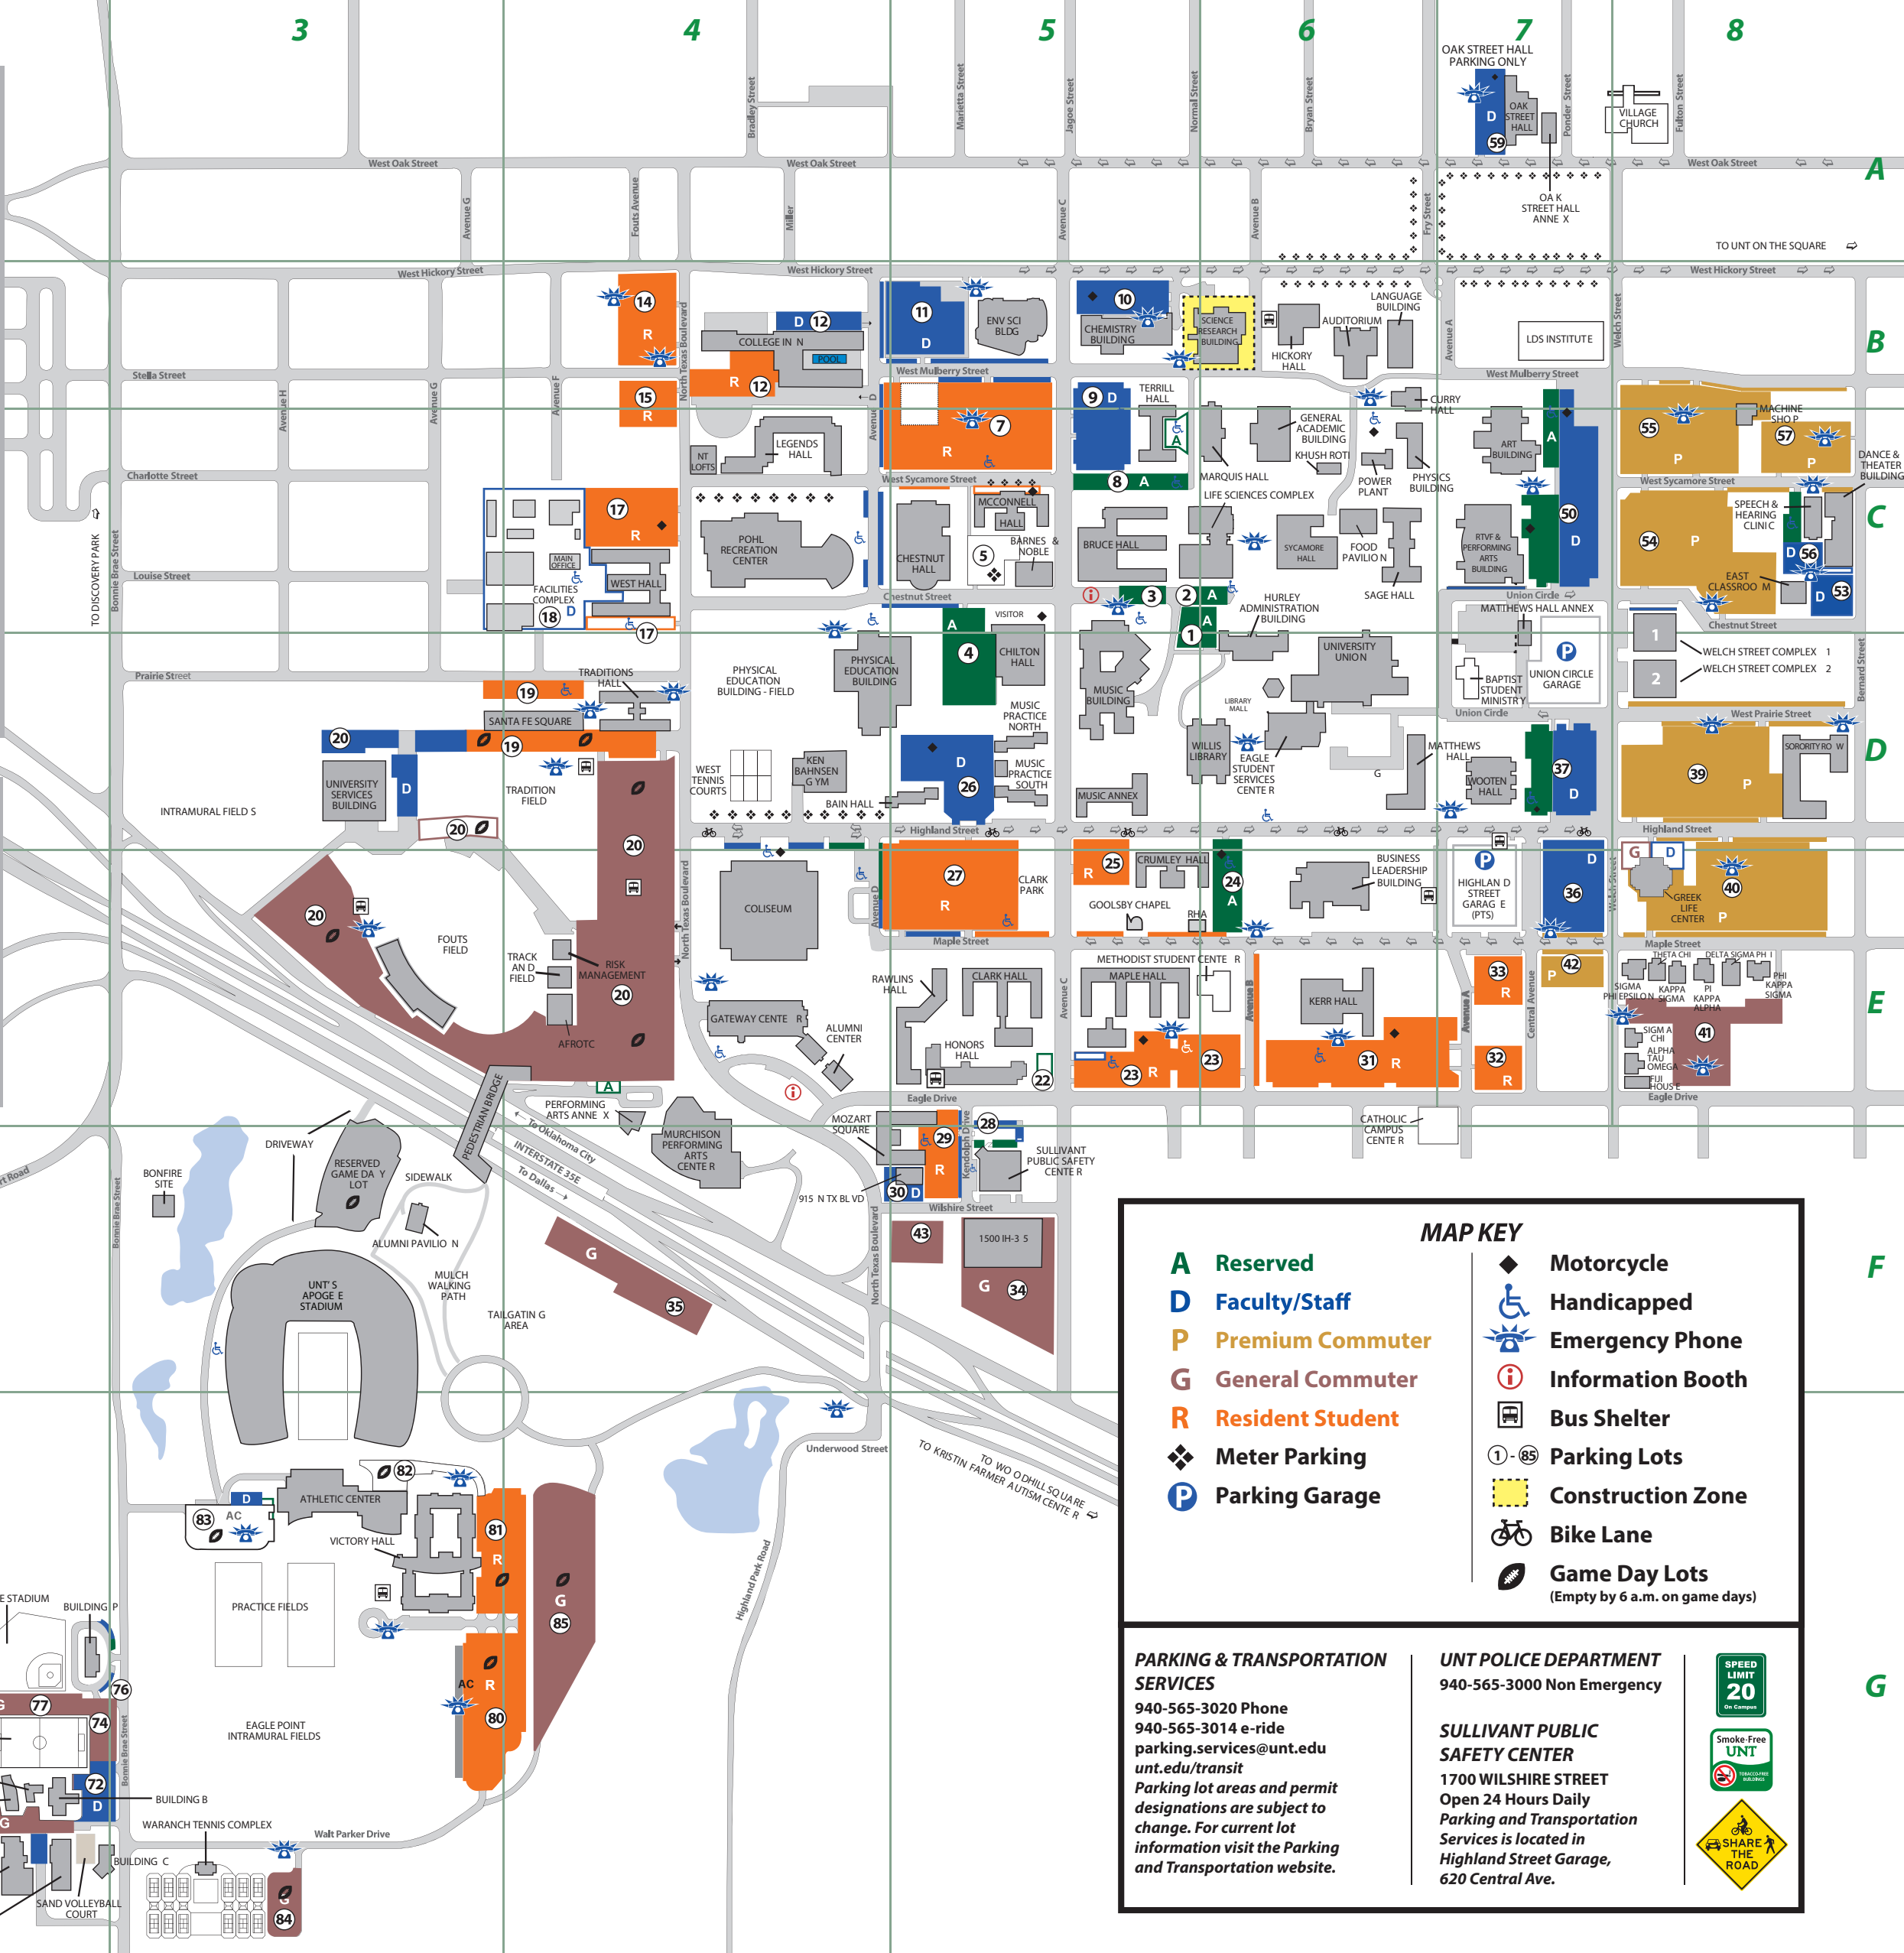

Map Index

Air Force ROTC Building (ATH1)	E4	Chestnut Hall (CHNT)	C5	Gateway Center (GATE)	E4	Maple Hall (MAPL)	E5	Parking & Transportation Services (PTS)	E7	Student Athlete Academic Center (SAAC)	G2	
Alumni Center (ALUM)	E4	Chilton Hall (CHIL)	D5	General Academic Building (GAB)	C6	Marquis Hall (MARQ)	C6	Pedestrian Bridge (PEB)	E3	Sullivant Public Safety Center (POL)	F5	
Alumni Pavilion (APAV)	F3	Clark Hall (CLAR)	E5	Goolsby Chapel (CHAP)	E5	Matthews Hall (MATT)	D7	Performing Arts Center Annex (PACX)	F4	Sycamore Hall (SYM)	C6	
Apogee Stadium (AS)	F3	Coliseum (COL)	E4	Greek Life Center (GLC)	E8	Matthews Hall Annex (MHA)	D6	Physical Education Building (PEB)	D4	Terrill Hall (TH)	C5	
Art Building (ART)	C7	College Inn (CINN)	B4	Hickory Hall (HKRY)	B6	McConnell Hall (MCON)	C5	Physical Education Building - Field (PEBF)	D4	Track & Field Building (ATH2)	E4	
Athletic Center (ATHC)	G3	Crumley Hall (CRUM)	E5	Highland Street Garage (HSG)	E7	Mean Green Office Complex & Gym (MGOG)	G2	Physics Building (PHYS)	C6	Traditions Hall (TRAD)	D4	
Auditorium Building (AUDB)	B6	Curry Hall (CURY)	B6	Honors Hall (HNRS)	E5	Mean Green Soccer Stadium (WSOC)	G2	Pohl Recreation Center (RECS)	C4	Union Circle Garage (UCG)	D7	
Bain Hall (BAIN)	D5	Dance & Theater Building (DATH)	B8	Hurley Administration Building (ADMN)	D6	Methodist Student Center (MSC)	E6	Radio, TV, Film & Performing Arts Building (RTFP)	C7	University Services Building (USB)	D3	
Baptist Student Ministry (BSU)	D7	Discovery Park (INTRP)	C2	Information Booths (MOZA)	F6	Rawlins Hall (RAWL)	E5	Victory Hall (VICT)	G3	Wooten Hall (WHTN)	D4	
Barnes & Noble (B&N)	C5	Eagle Student Services Center (ESSC)	D6	Ken Bahnsen Gym (MGYM)	D4	Murchison Performing Arts Center (PAC)	F4	Risk Management Building (WGHT)	E4	Waranch Tennis Complex (TEN)	G3	
Bruce Hall (BRUC)	C5	East Classroom Building (ECB)	C8	Kerr Hall (KERR)	E6	Music Annex (MUSA)	D5	Sage Hall (SAGE)	C6	Welch Street Complex 1 (WSC1)	D8	
Building B Higher Education (MGVB)	G2	Environmental Education, Science & Technology (EE&AT)	(ENV SCI)	B5	Language Building (LANG)	B6	Music Building (MUSI)	D5	Sand Volleyball Court (SAGE)	G2	Welch Street Complex 2 (WSC2)	D8
Building C (MGVC)	G2	Ernie Kuehne Basketball Practice Facility (ENK)	(MGSG)	G2	Legends Hall (LGDS)	C4	Music Practice North (MPN)	D5	Santa Fe Square (SFE)	D4	West Hall (WEST)	C4
Building P (MGVP)	G2	Facilities Complex (PLAN)	C4	Library Annex (LANX)	F1	Music Practice South (MPS)	D5	Science Research Building (SRB)	B6	West Tennis Courts (WTEN)	D4	
Business Leadership Building (BLB)	E6	Food Pavilion (FOOD)	C6	Life Sciences Complex (LIFE)	C6	Oak Street Hall (OSH)	A7	Speech & Hearing Clinic (SPHS)	C8	Willis Library (LIBR)	D6	
Chemistry Building (CHEM)	B5	Fouts Field (STAD)	E3	Lovelace Stadium (WEOF)	G2	Oak Street Hall Annex (OSHA)	A7	Stovall Temporary Union Building (STUB)	D6	Wooten Hall (WH)	D7	