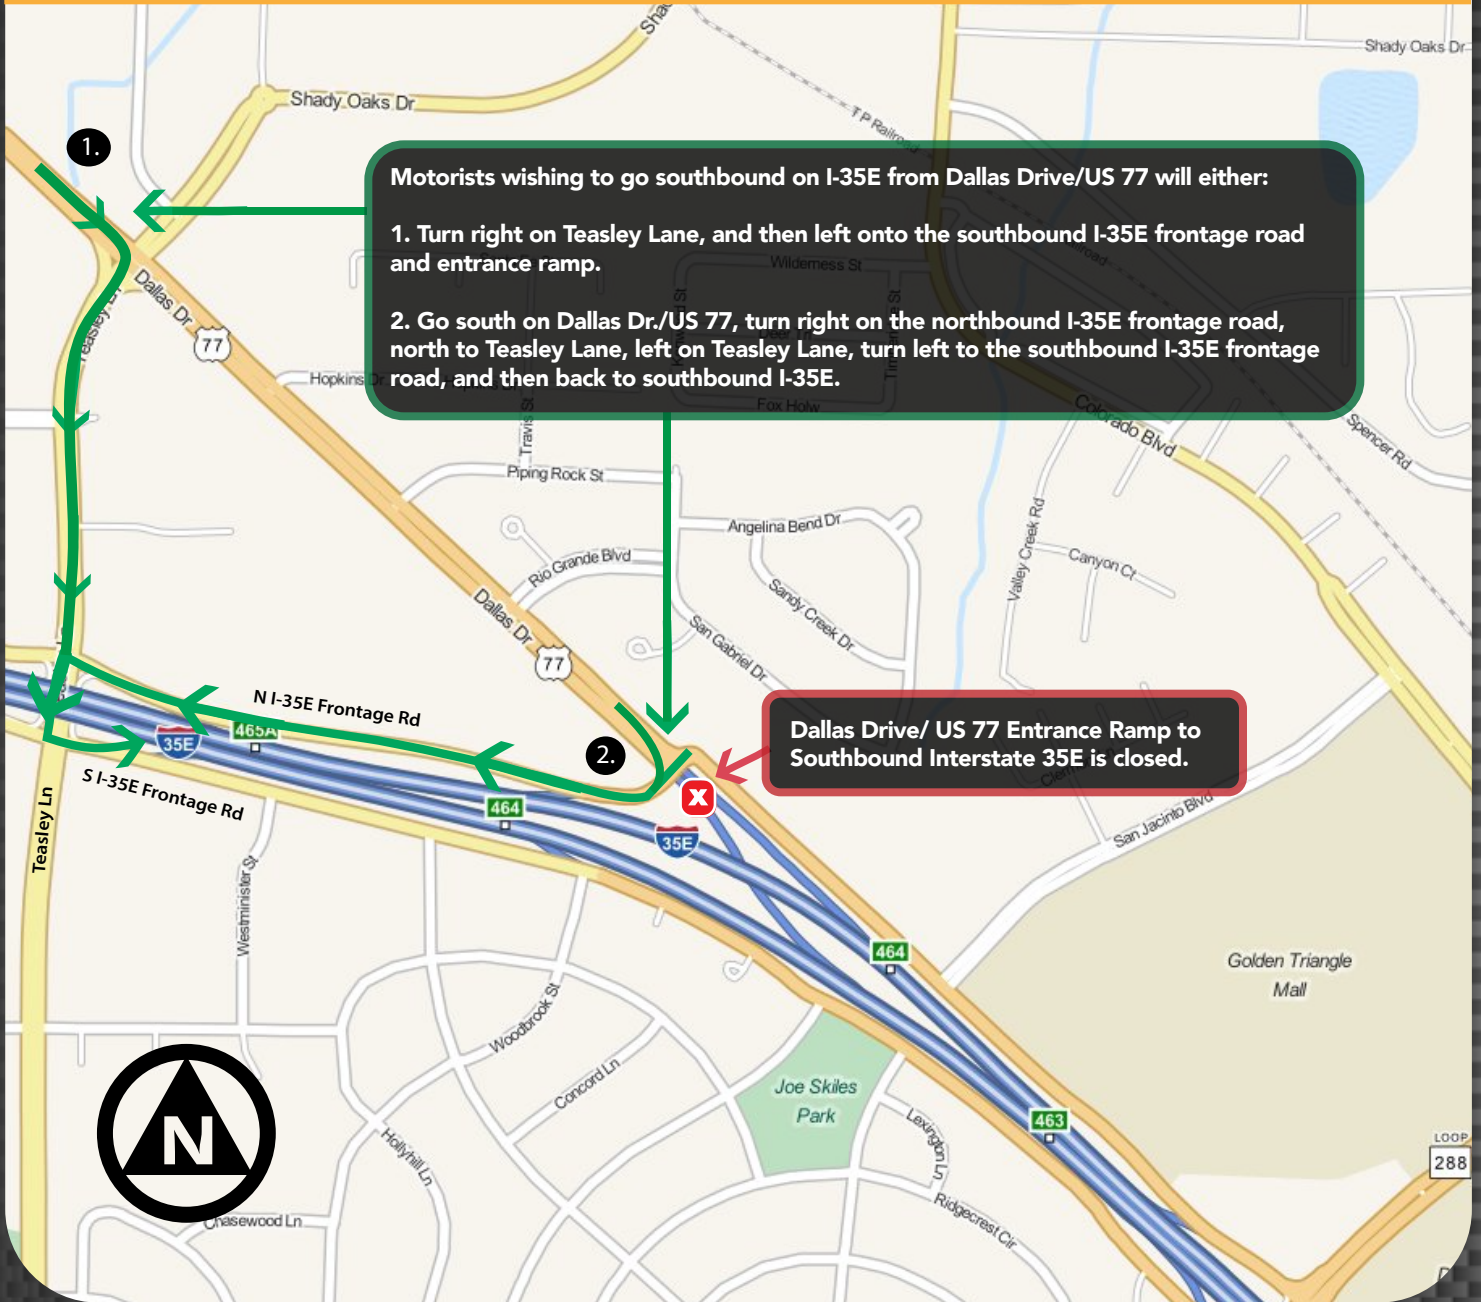

Long-Term Closure: Dallas Drive/ US 77 Entrance Ramp at Southbound Interstate 35E in Denton

Detour to Southbound I-35E

LEGEND 35EXPRESS

Closure

Southbound Detour

No Scale. May 2014