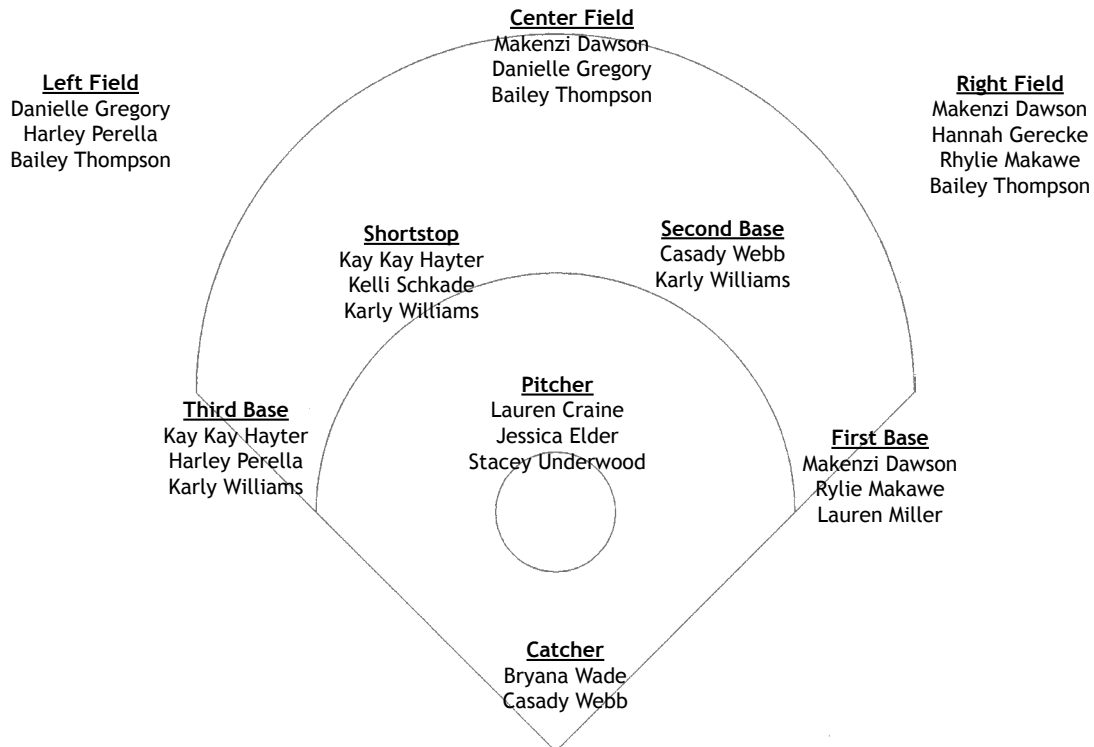

PROFILES

↳ 2016 roster

↳ ALPHABETICAL ROSTER

No.	Player	Ht.	Cl.	Pos.	B/T	Hometown (Last School)
10	Lauren Craine	5-7	Fr.	P	R/R	Aledo, TX (Aledo HS)
12	Makenzi Dawson	5-8	Fr.	IF	L/R	Robinson, TX (Robinson HS)
17	Jessica Elder	5-6	Jr.	P	R/L	Cedar Park, TX (Howard College)
14	Hannah Gerecke	5-7	Fr.	OF	R/R	La Grange, TX (La Grange HS)
18	Danielle Gregory	5-7	Jr.	OF	R/R	Winnsboro, TX (McLennan CC)
5	Kay Kay Hayter	5-6	Fr.	UT	L/R	Garrison, TX (Garrison HS)
21	Rhylie Makawe	5-5.5	Fr.	UT	R/R	Aledo, TX (Aledo HS)
22	Lauren Miller	5-11	So.	IF	R/R	Blanchard, OK (East Central University)
3	Harley Perella	5-5	Fr.	UT	R/R	Frisco, TX (Heritage HS)
12	Kelli Schkade	5-7	Jr.	IF	R/R	Albany, TX (Missouri)
4	Bailey Thompson	5-4	Fr.	OF	L/R	Edmond, OK (Deer Creek HS)
15	Stacey Underwood	5-10	Jr.	P	R/R	Hico, TX (McLennan CC)
23	Bryana Wade	5-8	Sr.	C	R/R	Choctaw, OK (Mount St. Mary HS)
8	Casady Webb	5-4	Fr.	UT	R/R	Davis, OK (Davis HS)
11	Karly Williams	5-7	Sr.	UT	R/R	Castroville, TX (Medina Valley HS)

Head Coach: Tracey Kee

Associate Head Coach: Natalie Kozlowski

Assistant Coach: Christina Merrida

Volunteer Assistant: Greg Higginbotham

↳ MEAN GREEN BY POSITION (alphabetical order)