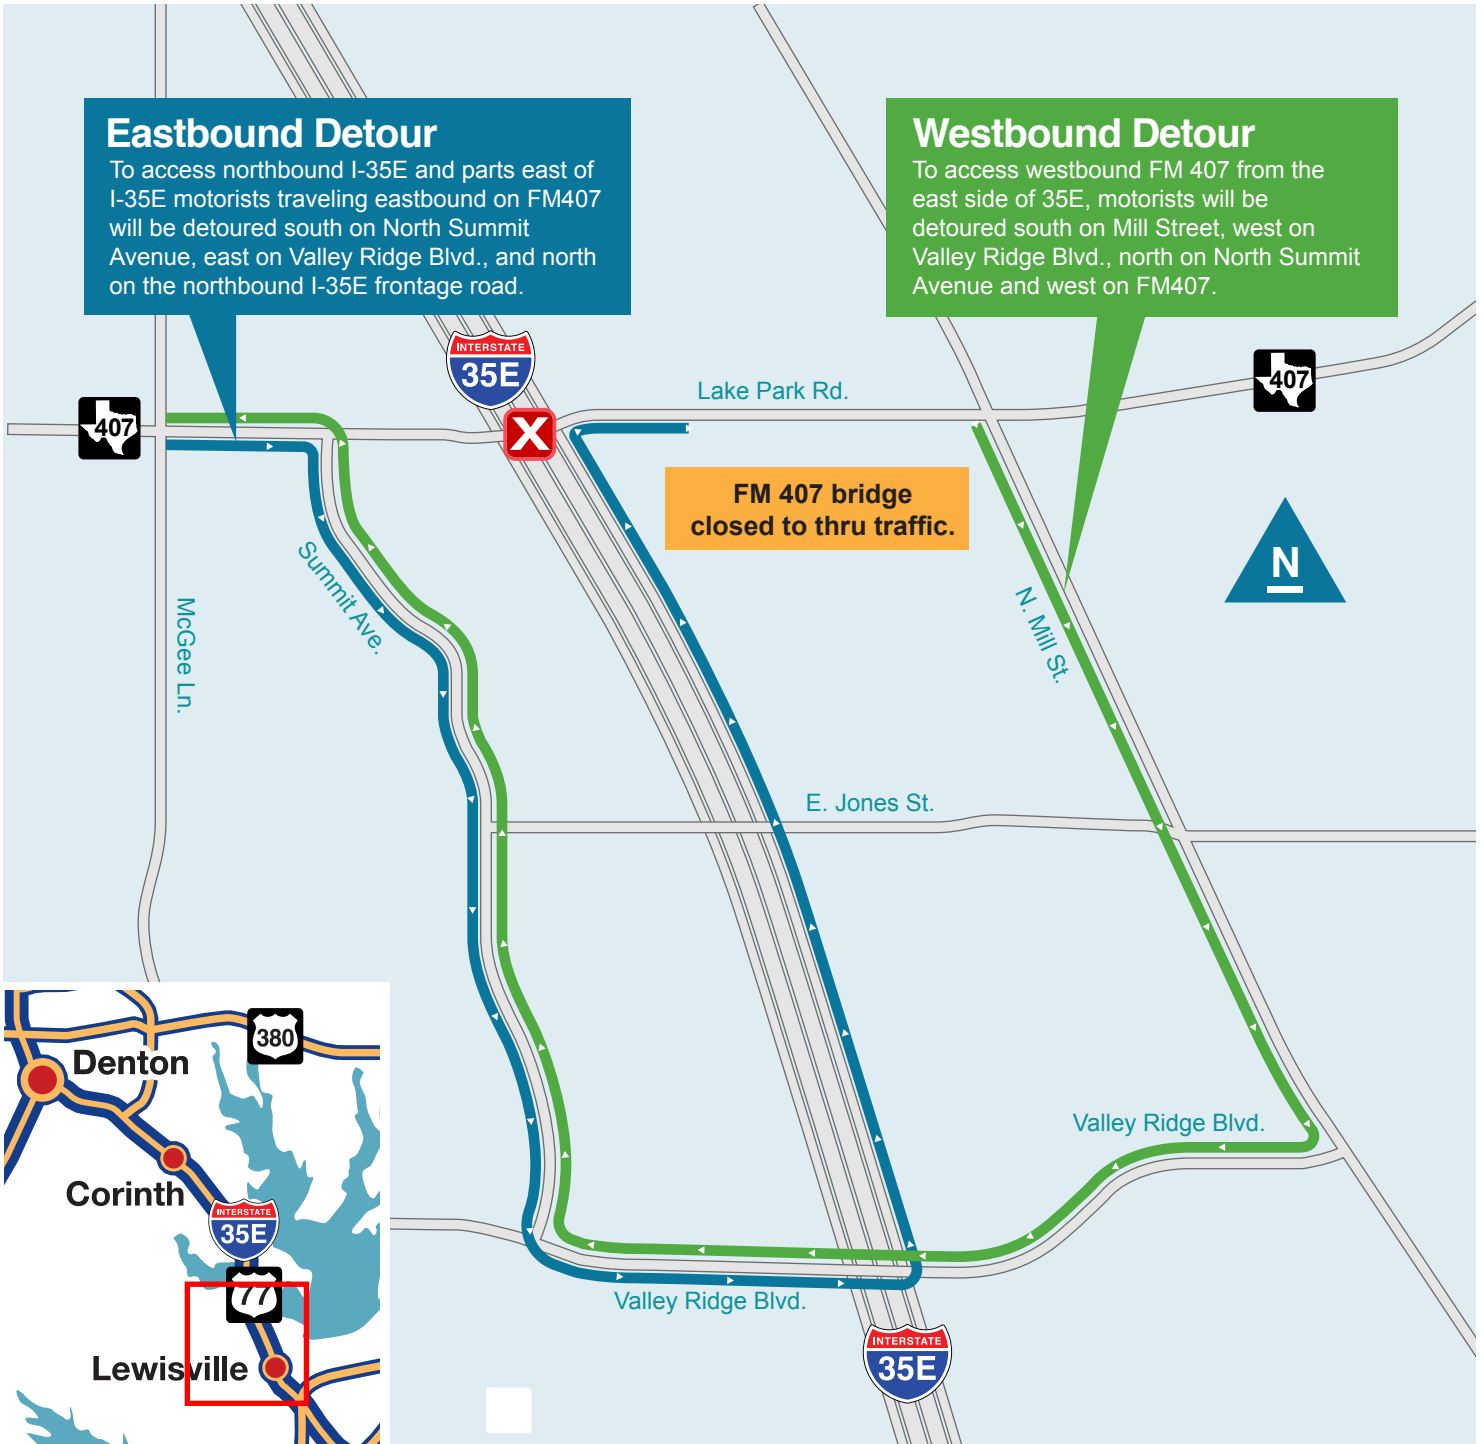

Closure: FM 407 Bridge at I-35E

Detour for East and Westbound FM 407/Lake Park Road

Eastbound Detour

To access northbound I-35E and parts east of I-35E motorists traveling eastbound on FM407 will be detoured south on North Summit Avenue, east on Valley Ridge Blvd., and north on the northbound I-35E frontage road.

Westbound Detour

To access westbound FM 407 from the east side of 35E, motorists will be detoured south on Mill Street, west on Valley Ridge Blvd., north on North Summit Avenue and west on FM407.

f I35Express

t 35Express

☎ 214-483-7777

✉ info@35Express.org

To find out more log onto www.35Express.org

Closure: FM 407 Bridge at I-35E

Detour for Motorists Traveling North or Southbound on I-35E to FM 407/Lake Park Road