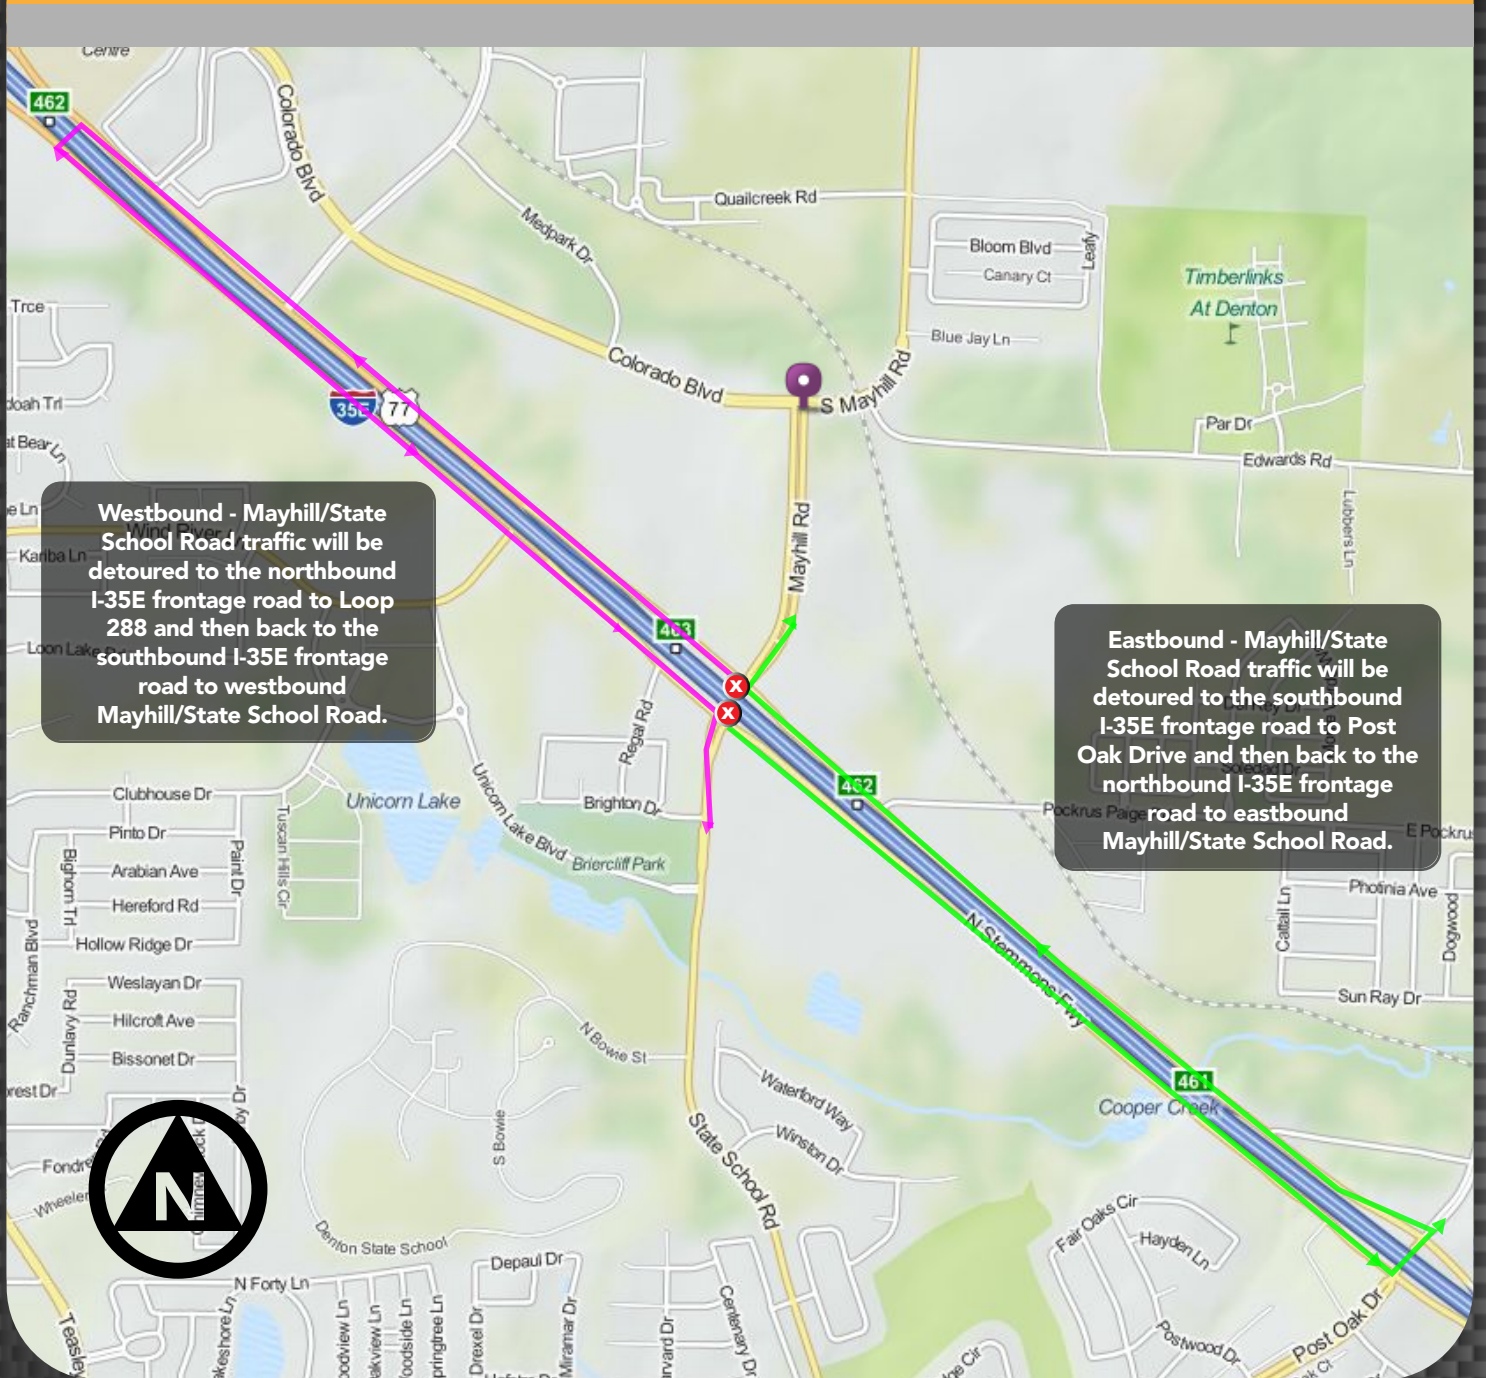

Nightly Closures of Mayhill/State School Road

Westbound - Mayhill/State School Road traffic will be detoured to the northbound I-35E frontage road to Loop 288 and then back to the southbound I-35E frontage road to westbound Mayhill/State School Road.

Eastbound - Mayhill/State School Road traffic will be detoured to the southbound I-35E frontage road to Post Oak Drive and then back to the northbound I-35E frontage road to eastbound Mayhill/State School Road.

LEGEND 35EXPRESS

-  Closure
-  Eastbound Detour
-  Westbound Detour