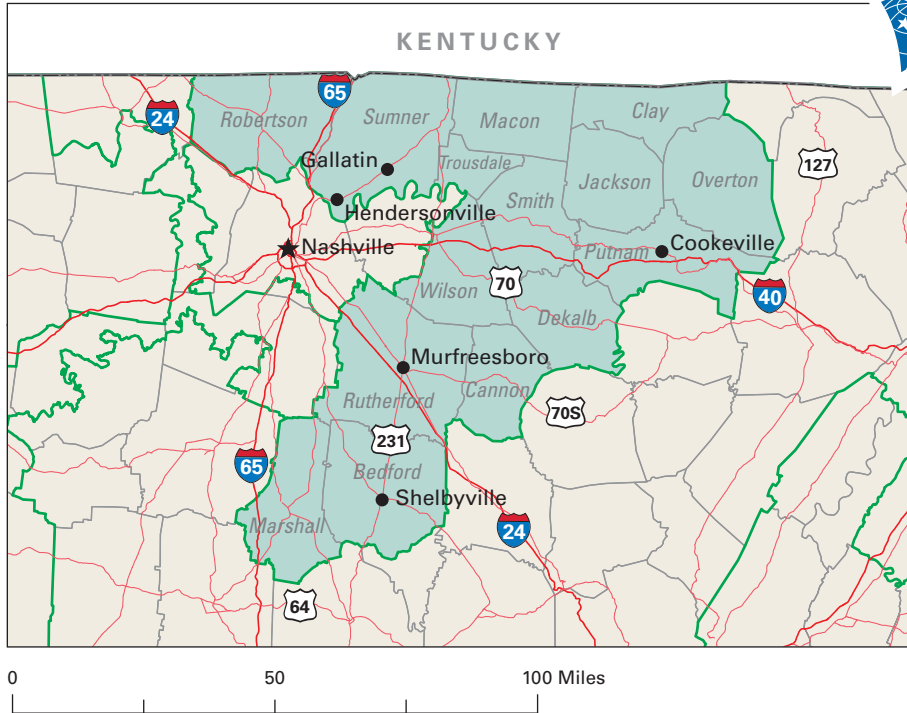

Congressional District 6

6 Congressional District
Cannon County

Tennessee (9 Districts)