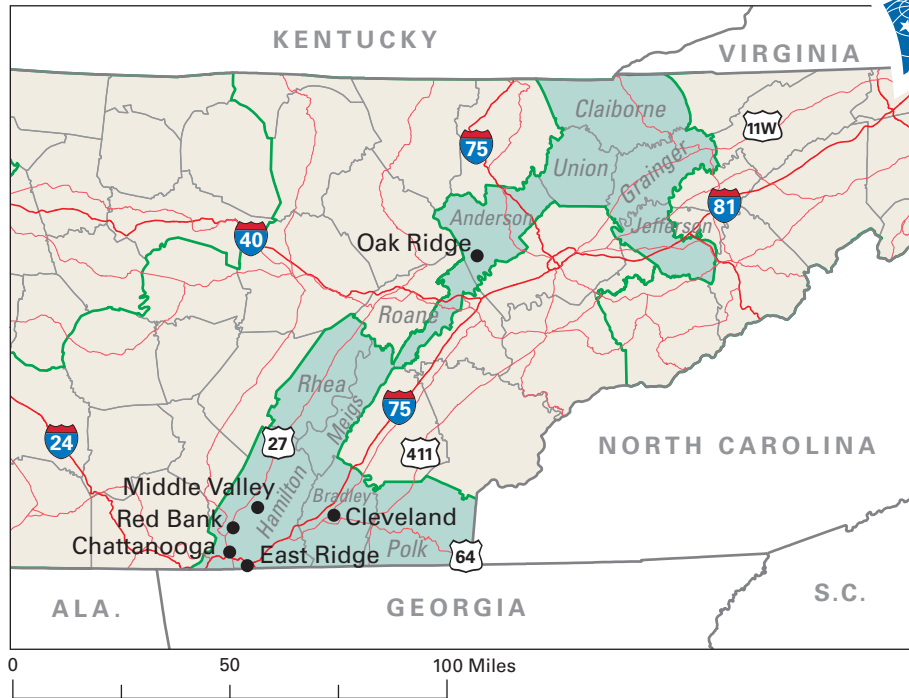

Congressional District 3

3 Congressional District
Rhea County

Tennessee (9 Districts)