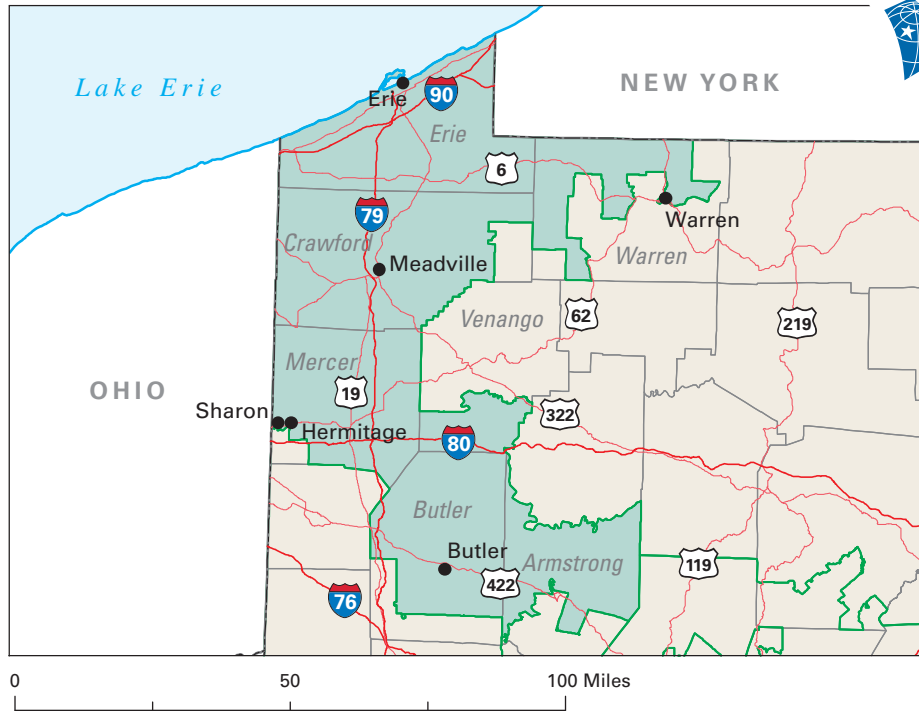

Congressional District 3

3 Congressional District
Erie County

Pennsylvania (19 Districts)