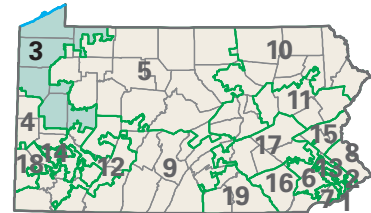

Congressional District 3

3 Congressional District
Erie County

Pennsylvania (19 Districts)