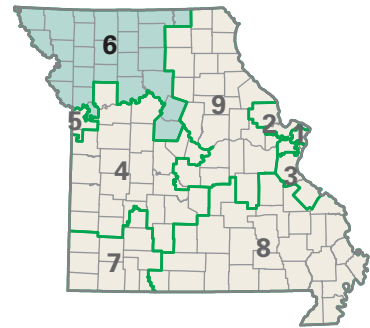

Congressional District 6

6 Congressional District
Worth County

Missouri (9 Districts)