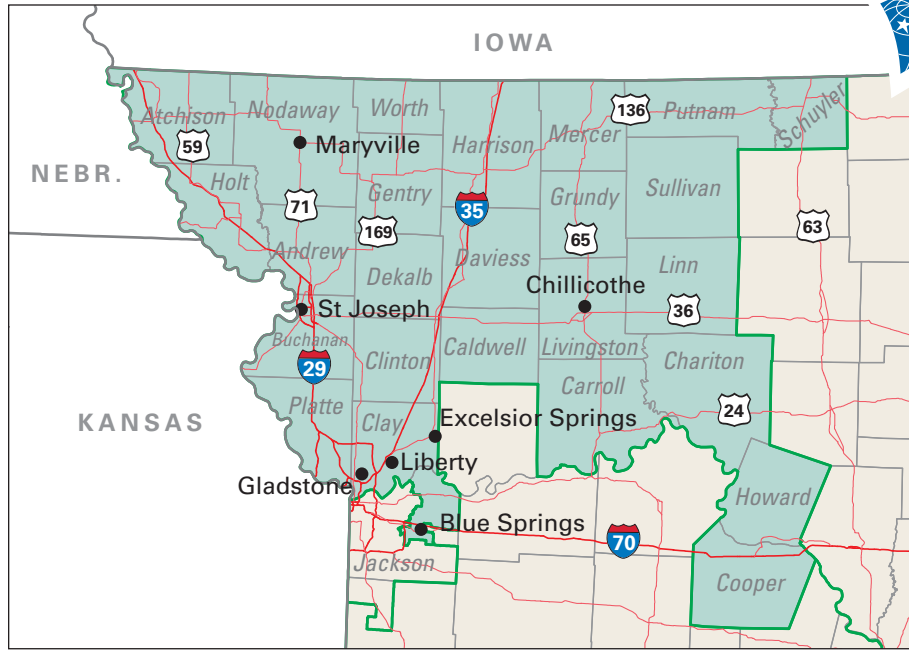

Congressional District 6

6 Congressional District
Worth County

Missouri (9 Districts)