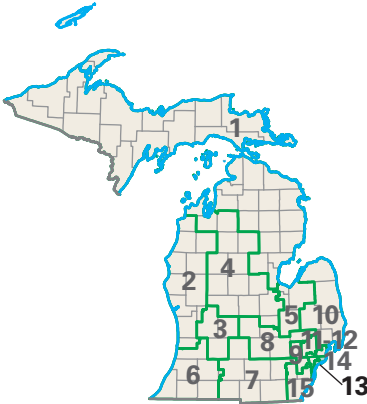

Congressional District 13

13 Congressional District
Wayne County

Michigan (15 Districts)