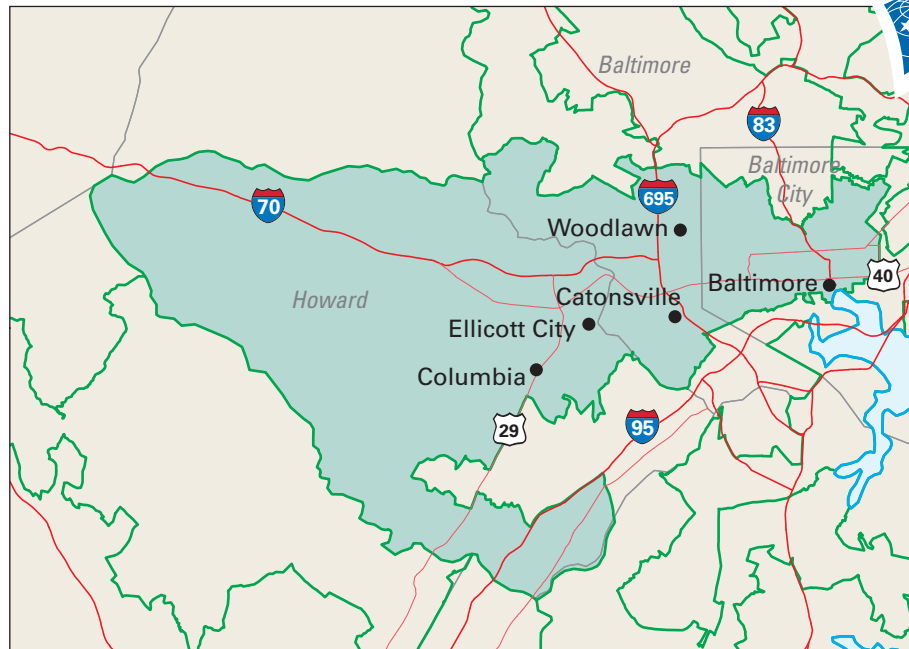

Congressional District 7

nationalatlas.gov

7 Congressional District
Howard County

Maryland (8 Districts)