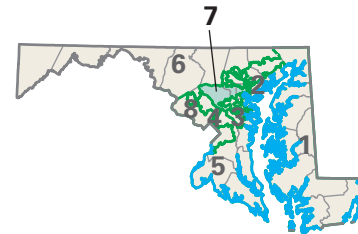

Congressional District 7

nationalatlas.gov

7 Congressional District
Howard County

Maryland (8 Districts)