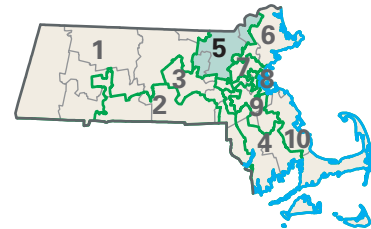

Congressional District 5

5 Congressional District
Essex County

Massachusetts (10 Districts)