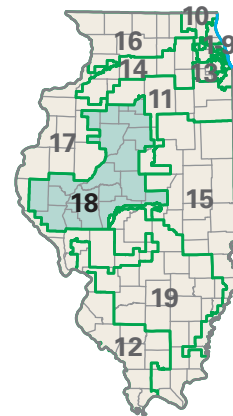

# Congressional District 18

**18** Congressional District  
Logan County

Illinois (19 Districts)