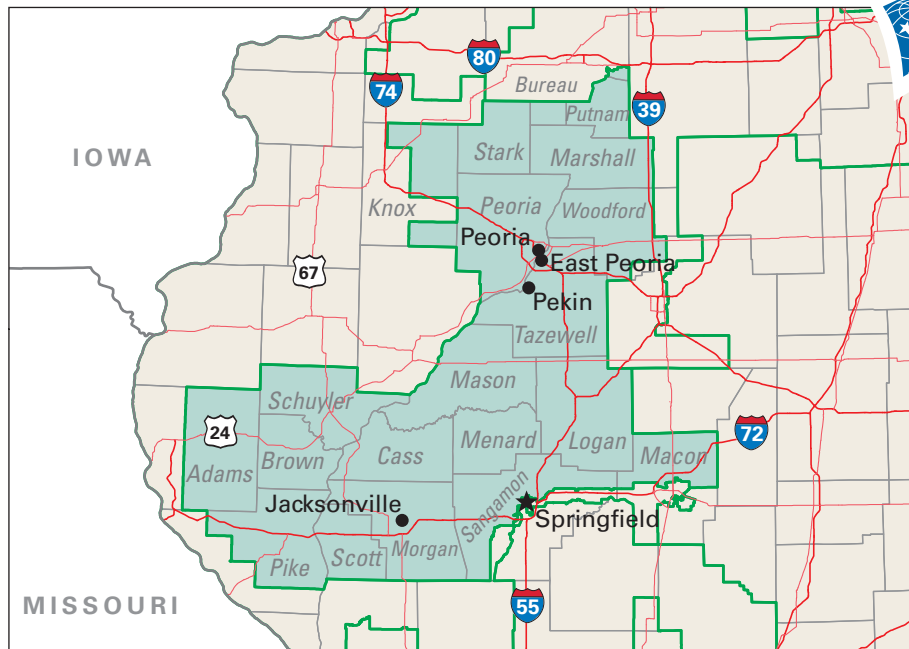

# Congressional District 18

**18** Congressional District  
Logan County

Illinois (19 Districts)