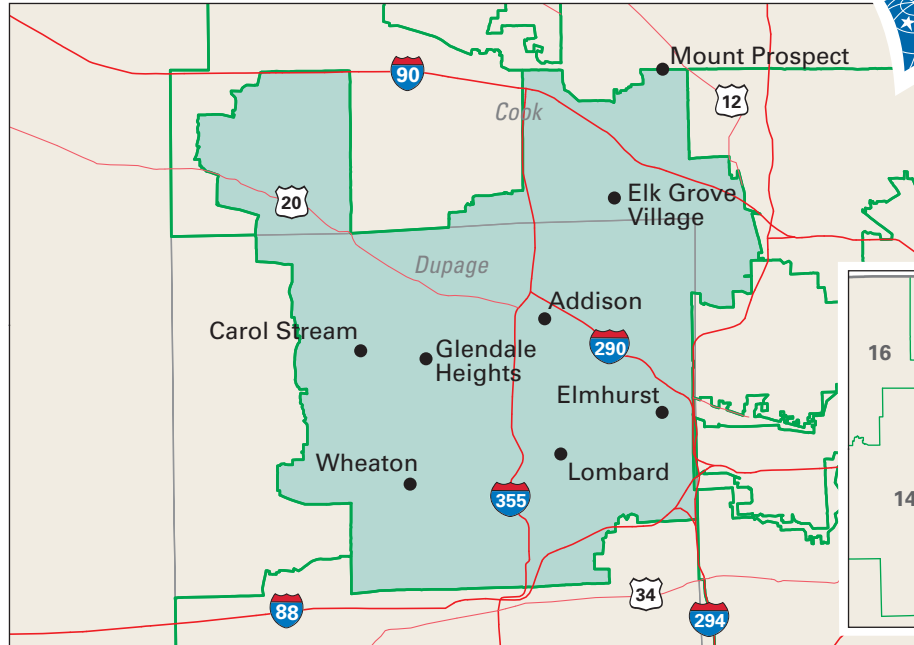

Congressional District 6

6 Congressional District
Dupage County

*Illinois
(19 Districts)*