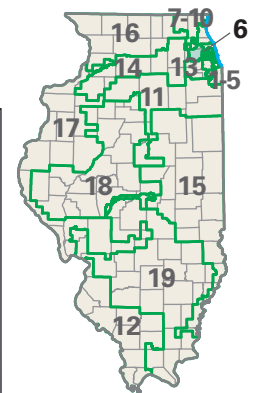

Congressional District 6

6 Congressional District
Dupage County

*Illinois
(19 Districts)*