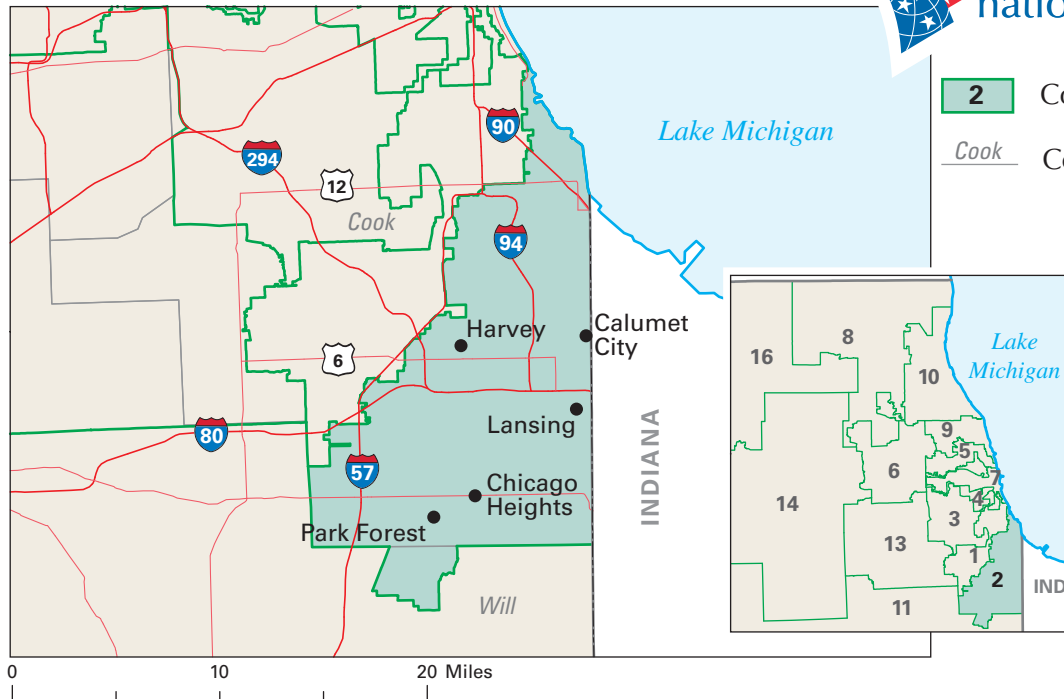

Congressional District 2

2 Congressional District
Cook County

Illinois (19 Districts)