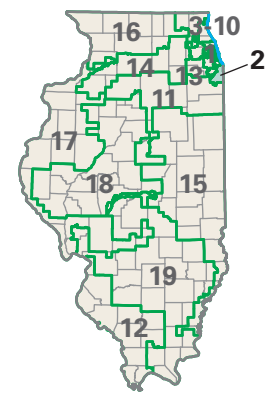

Congressional District 2

2 Congressional District
Cook County

Illinois (19 Districts)