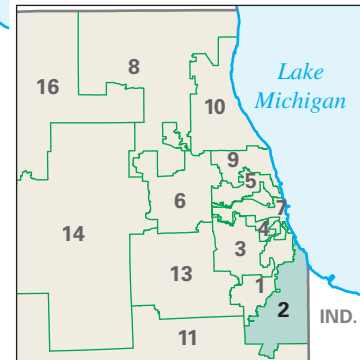

Congressional District 2

2 Congressional District
Cook County

Illinois (19 Districts)