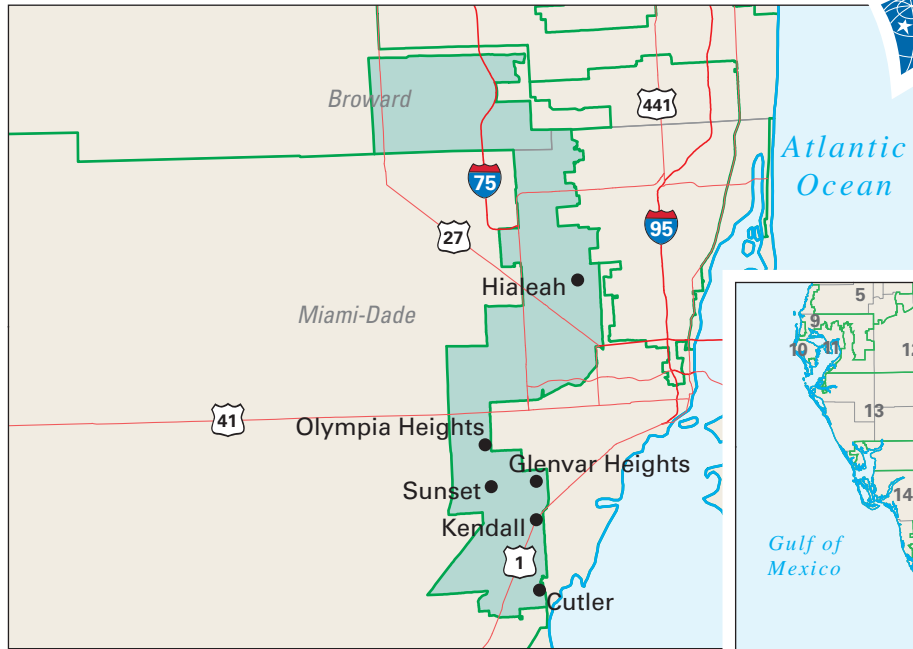

Congressional District 21

21 Congressional District
Miami-Dade County

Florida (25 Districts)