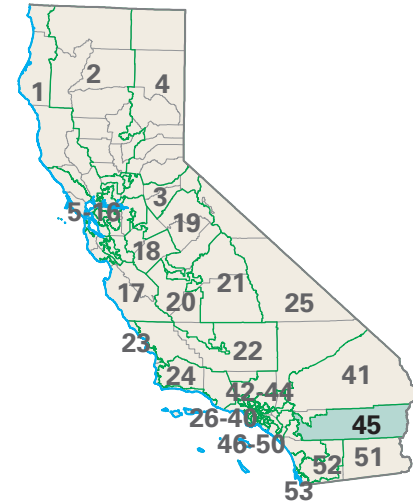

Congressional District 45

nationalatlas.gov™

0 50 100 Miles

45 Congressional District

Riverside County

California (53 Districts)