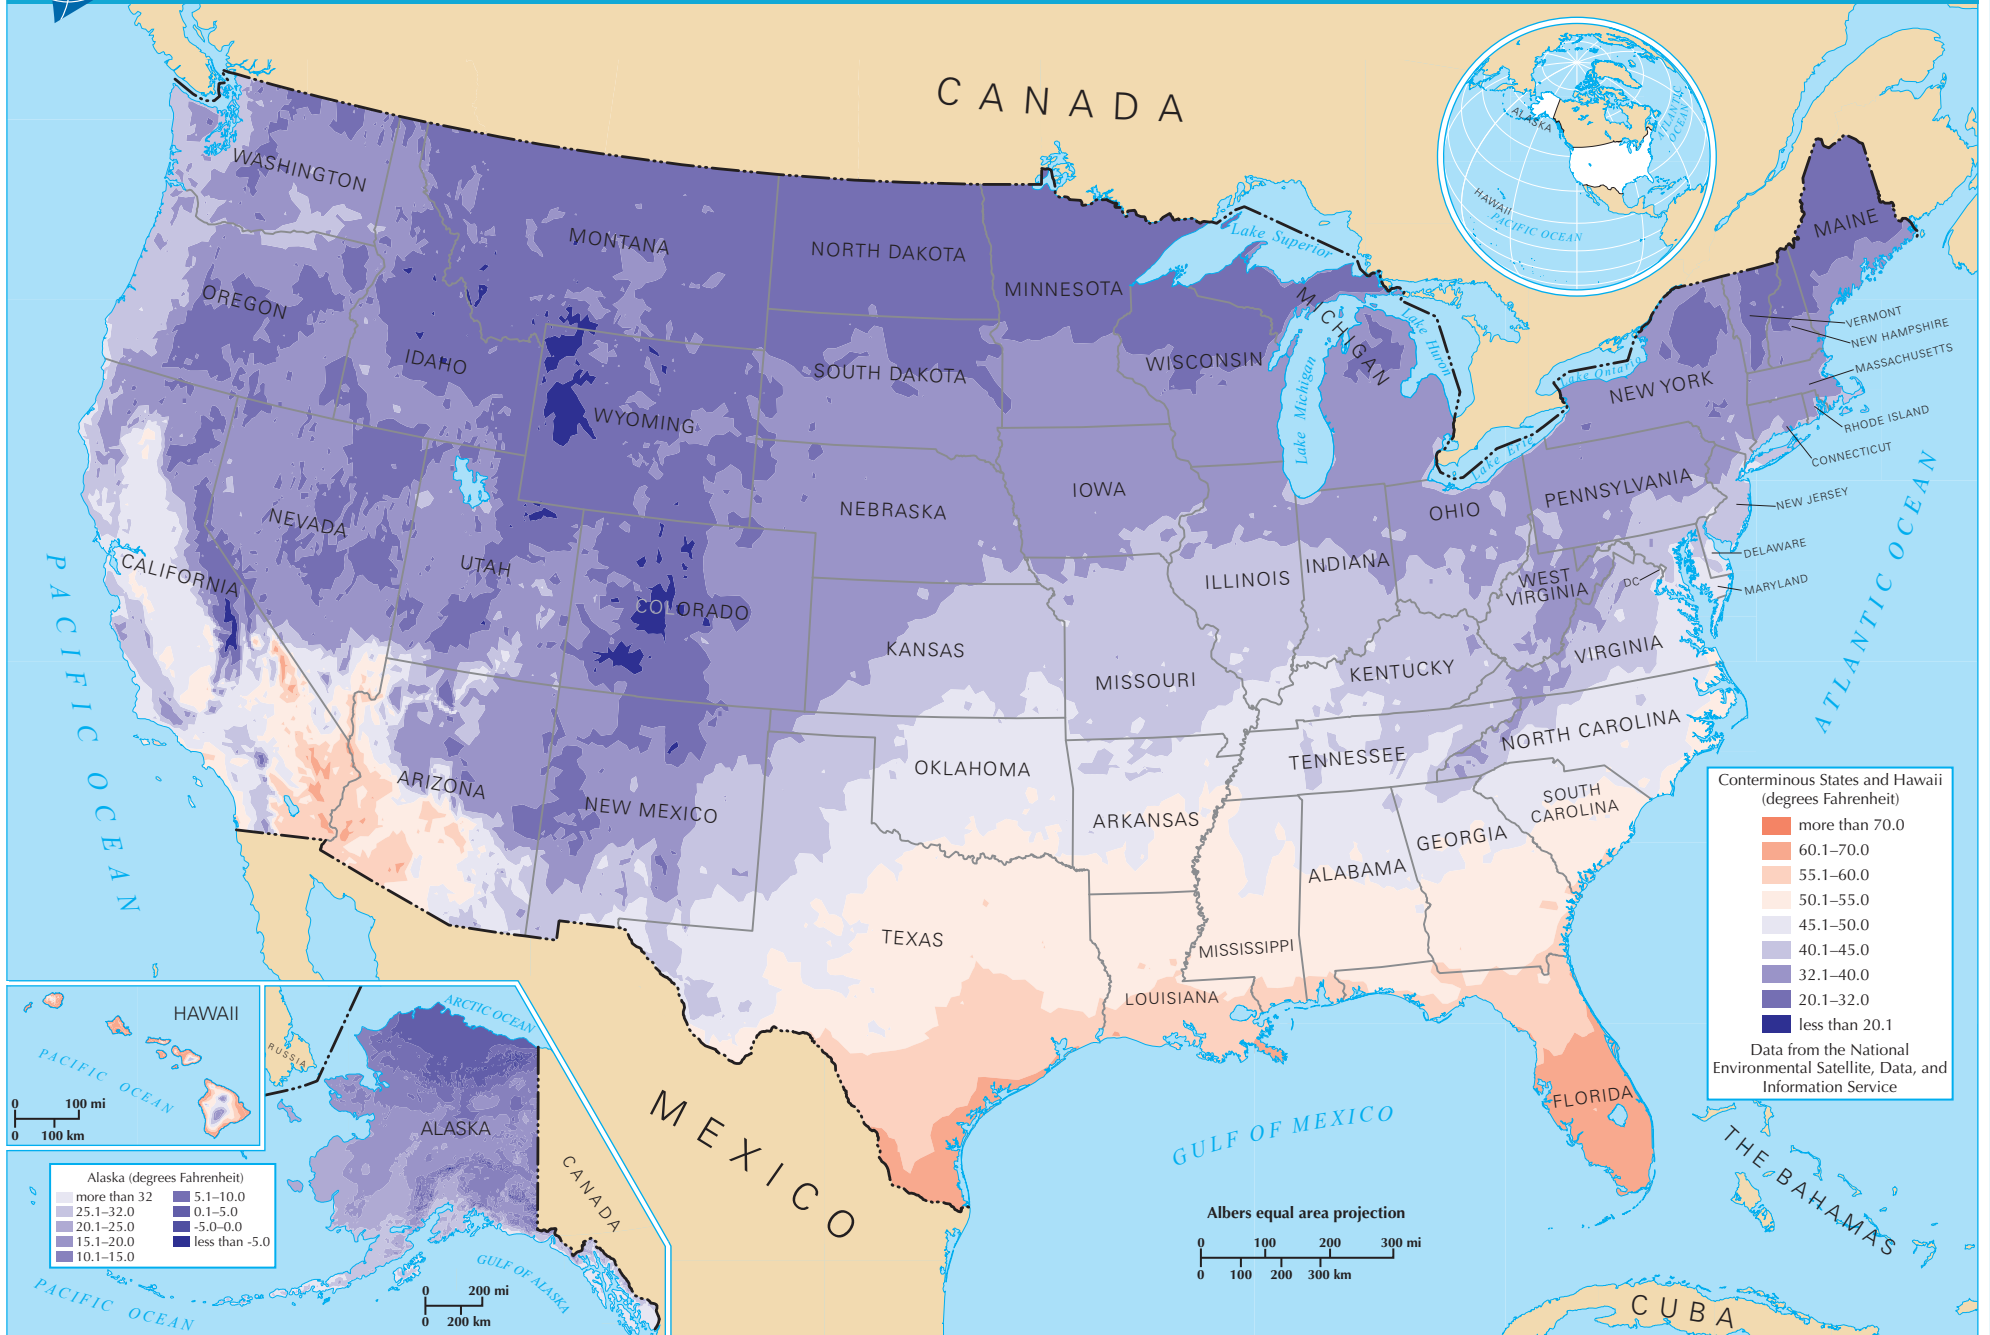

MEAN ANNUAL DAILY MINIMUM TEMPERATURE

Conterminous States and Hawaii (degrees Fahrenheit)

- more than 70.0
- 60.1-70.0
- 55.1-60.0
- 50.1-55.0
- 45.1-50.0
- 40.1-45.0
- 32.1-40.0
- 20.1-32.0
- less than 20.1

Data from the National Environmental Satellite, Data, and Information Service

- Alaska (degrees Fahrenheit)
- more than 32
 - 25.1-32.0
 - 20.1-25.0
 - 15.1-20.0
 - 10.1-15.0
 - 5.1-10.0
 - 0.1-5.0
 - 5.0-0.0
 - less than -5.0

Albers equal area projection
0 100 200 300 mi
0 100 200 300 km