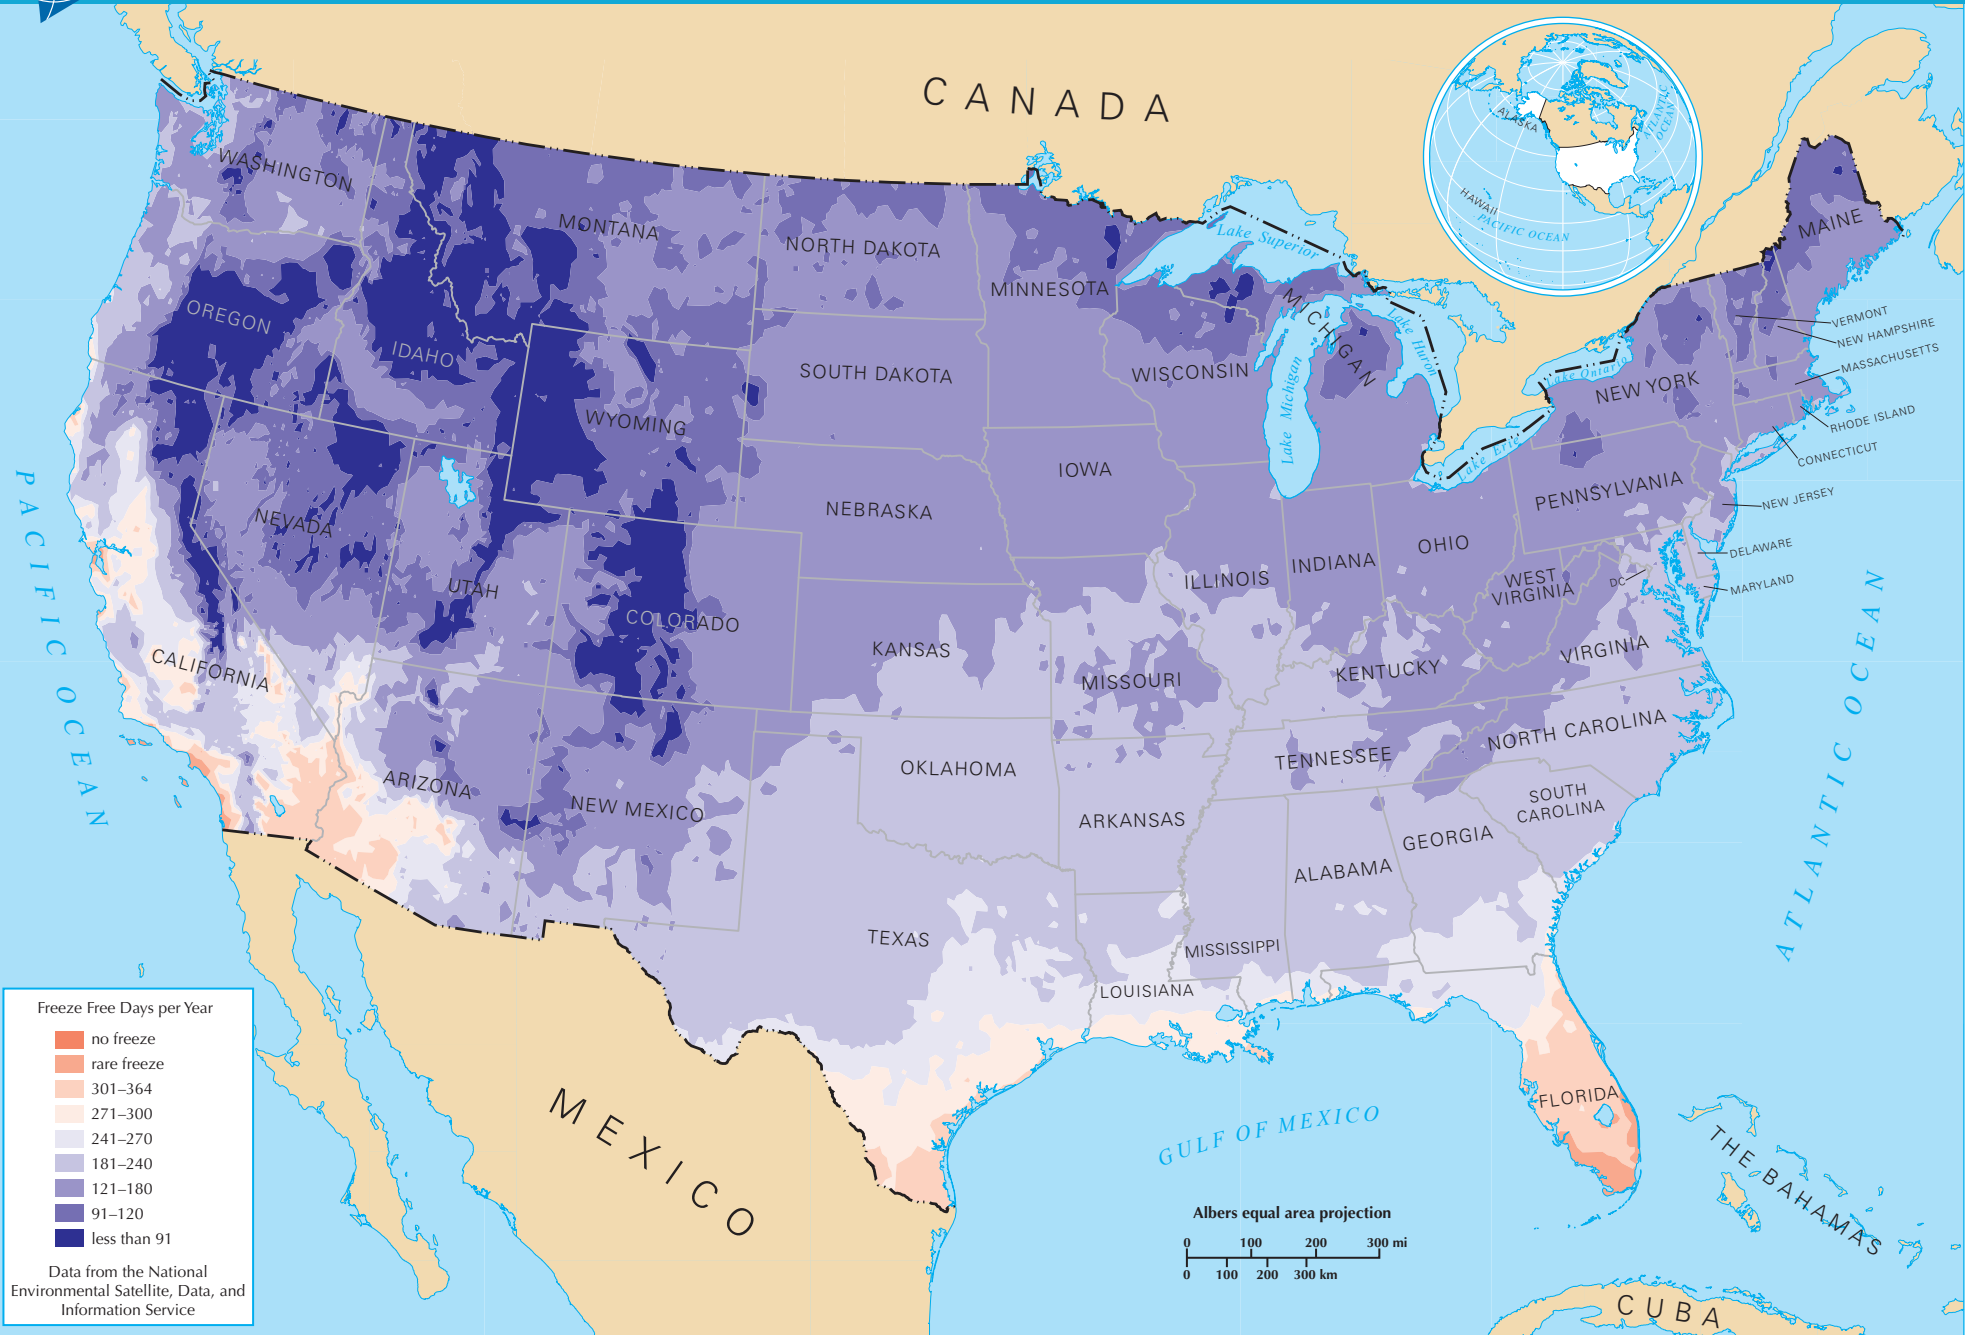

# MEDIAN ANNUAL LENGTH OF FREEZE FREE PERIOD

Freeze Free Days per Year

- no freeze
- rare freeze
- 301-364
- 271-300
- 241-270
- 181-240
- 121-180
- 91-120
- less than 91

Data from the National Environmental Satellite, Data, and Information Service

Albers equal area projection