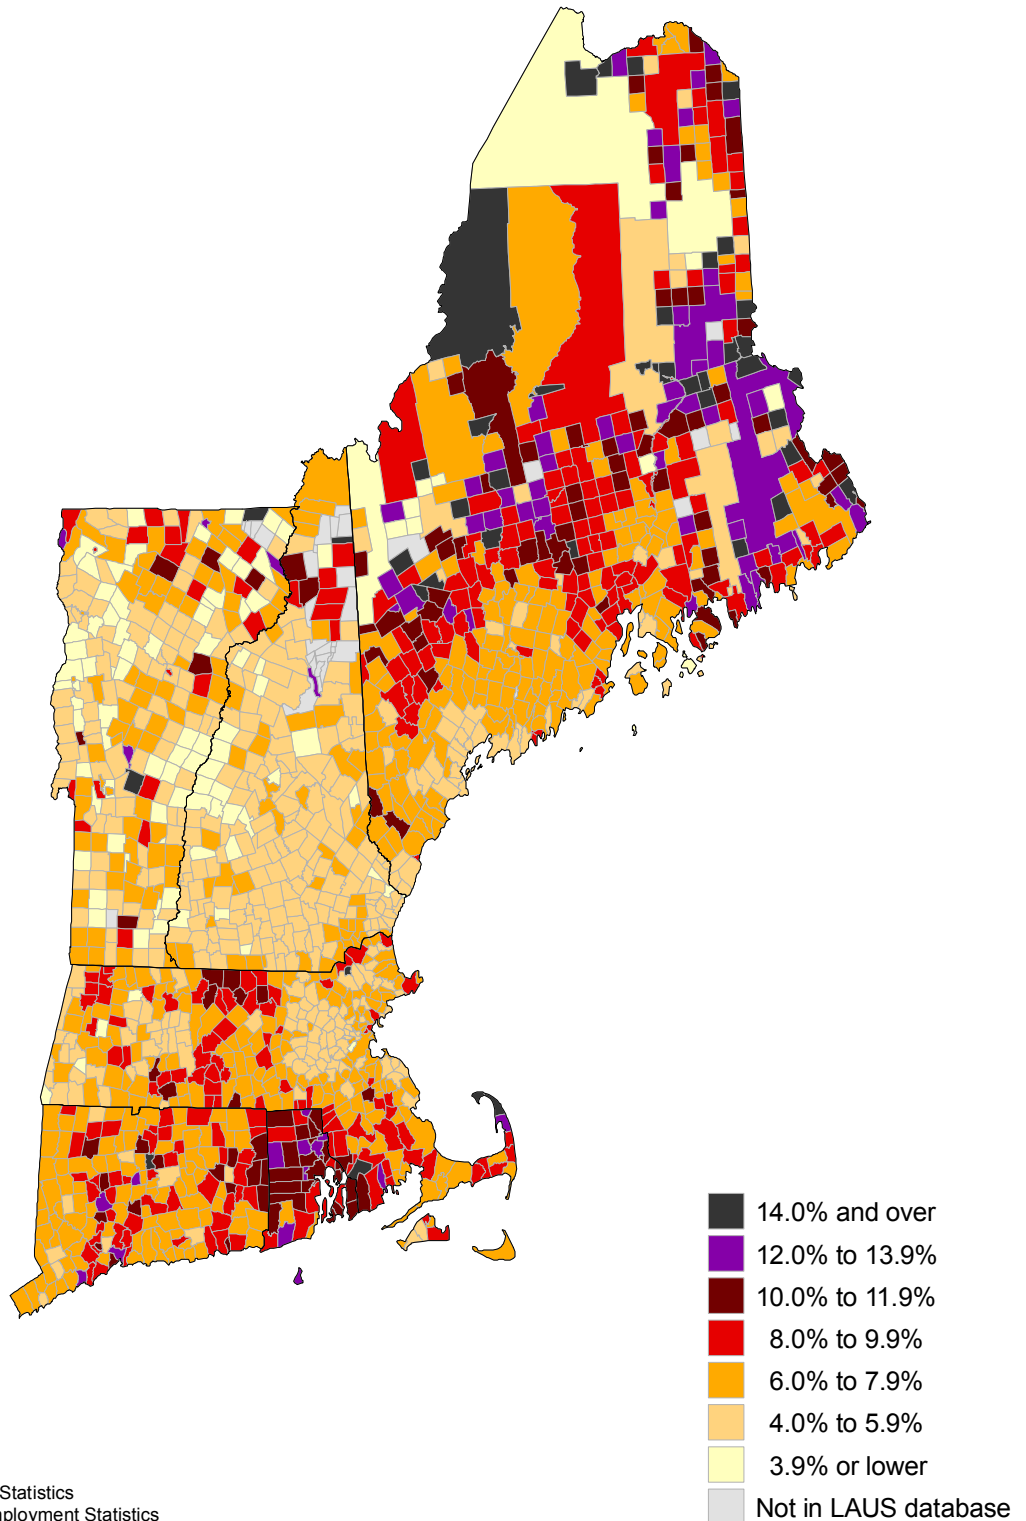

# Unemployment rates in New England by Minor Civil Division, 2011 annual averages

(U.S. rate = 8.9 percent)

SOURCE: Bureau of Labor Statistics  
Local Area Unemployment Statistics