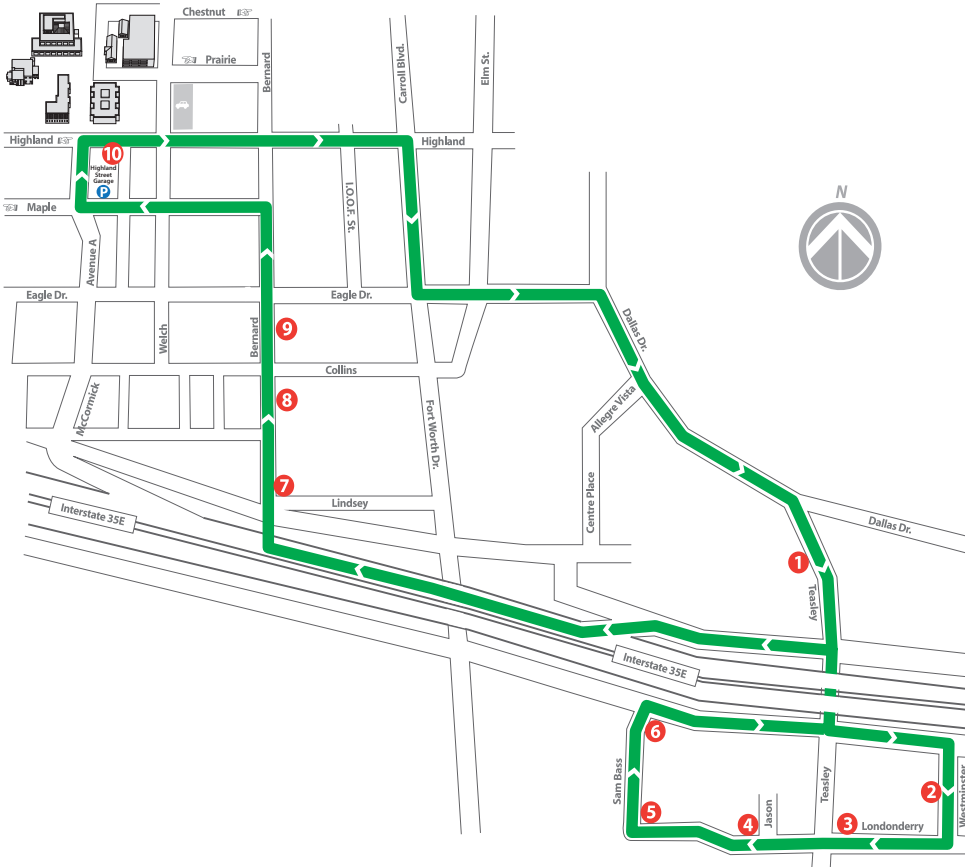

Sam Bass (SB)

Monday - Thursday: 7:30am - 10:30pm
Fridays: 7:30am - 5:30pm

- 1 Teasley Lane / Woodhill Square
- 2 Westminster
- 3 Londonderry
- 4 Jason Dr.
- 5 Sam Bass
- 6 I-35 & Sam Bass
- 7 The Venue
- 8 The Arbors
- 9 University Place
- 10 Highland Street Garage

Departs from Westminster

Departs from Highland St

7:15 AM	5:45 PM	7:33 AM	5:48 PM
7:30 AM	6:15 PM	7:48 AM	6:03 PM
7:45 AM	6:45 PM	8:03 AM	6:33 PM
8:00 AM	7:15 PM	8:18 AM	7:03 PM
8:15 AM	7:45 PM	8:33 AM	7:33 PM
8:30 AM	8:15 PM	8:48 AM	8:03 PM
8:45 AM	8:45 PM	9:03 AM	8:33 PM
9:00 AM	9:15 PM	9:18 AM	9:03 PM
9:15 AM	9:45 PM	9:33 AM	9:33 PM
9:30 AM	10:15 PM	9:48 AM	10:03 PM
9:45 AM		10:03 AM	
10:00 AM		10:18 AM	
10:15 AM		10:33 AM	
10:30 AM		10:48 AM	
10:45 AM		11:03 AM	
11:00 AM		11:18 AM	
11:15 AM		11:33 AM	
11:30 AM		11:48 AM	
11:45 AM		12:03 PM	
12:00 PM		12:18 PM	
12:15 PM		12:33 PM	
12:30 PM		12:48 PM	
12:45 PM		1:03 PM	
1:00 PM		1:18 PM	
1:15 PM		1:33 PM	
1:30 PM		1:48 PM	
1:45 PM		2:03 PM	
2:00 PM		2:18 PM	
2:15 PM		2:33 PM	
2:30 PM		2:48 PM	
2:45 PM		3:03 PM	
3:00 PM		3:18 PM	
3:15 PM		3:33 PM	
3:30 PM		3:48 PM	
3:45 PM		4:03 PM	
4:00 PM		4:18 PM	
4:15 PM		4:33 PM	
4:30 PM		4:48 PM	
4:45 PM		5:03 PM	
5:00 PM		5:18 PM	
5:15 PM		5:33 PM	
5:30 PM			

Shaded area are Monday - Thursday only

Visit us online at www.unt.edu/transit