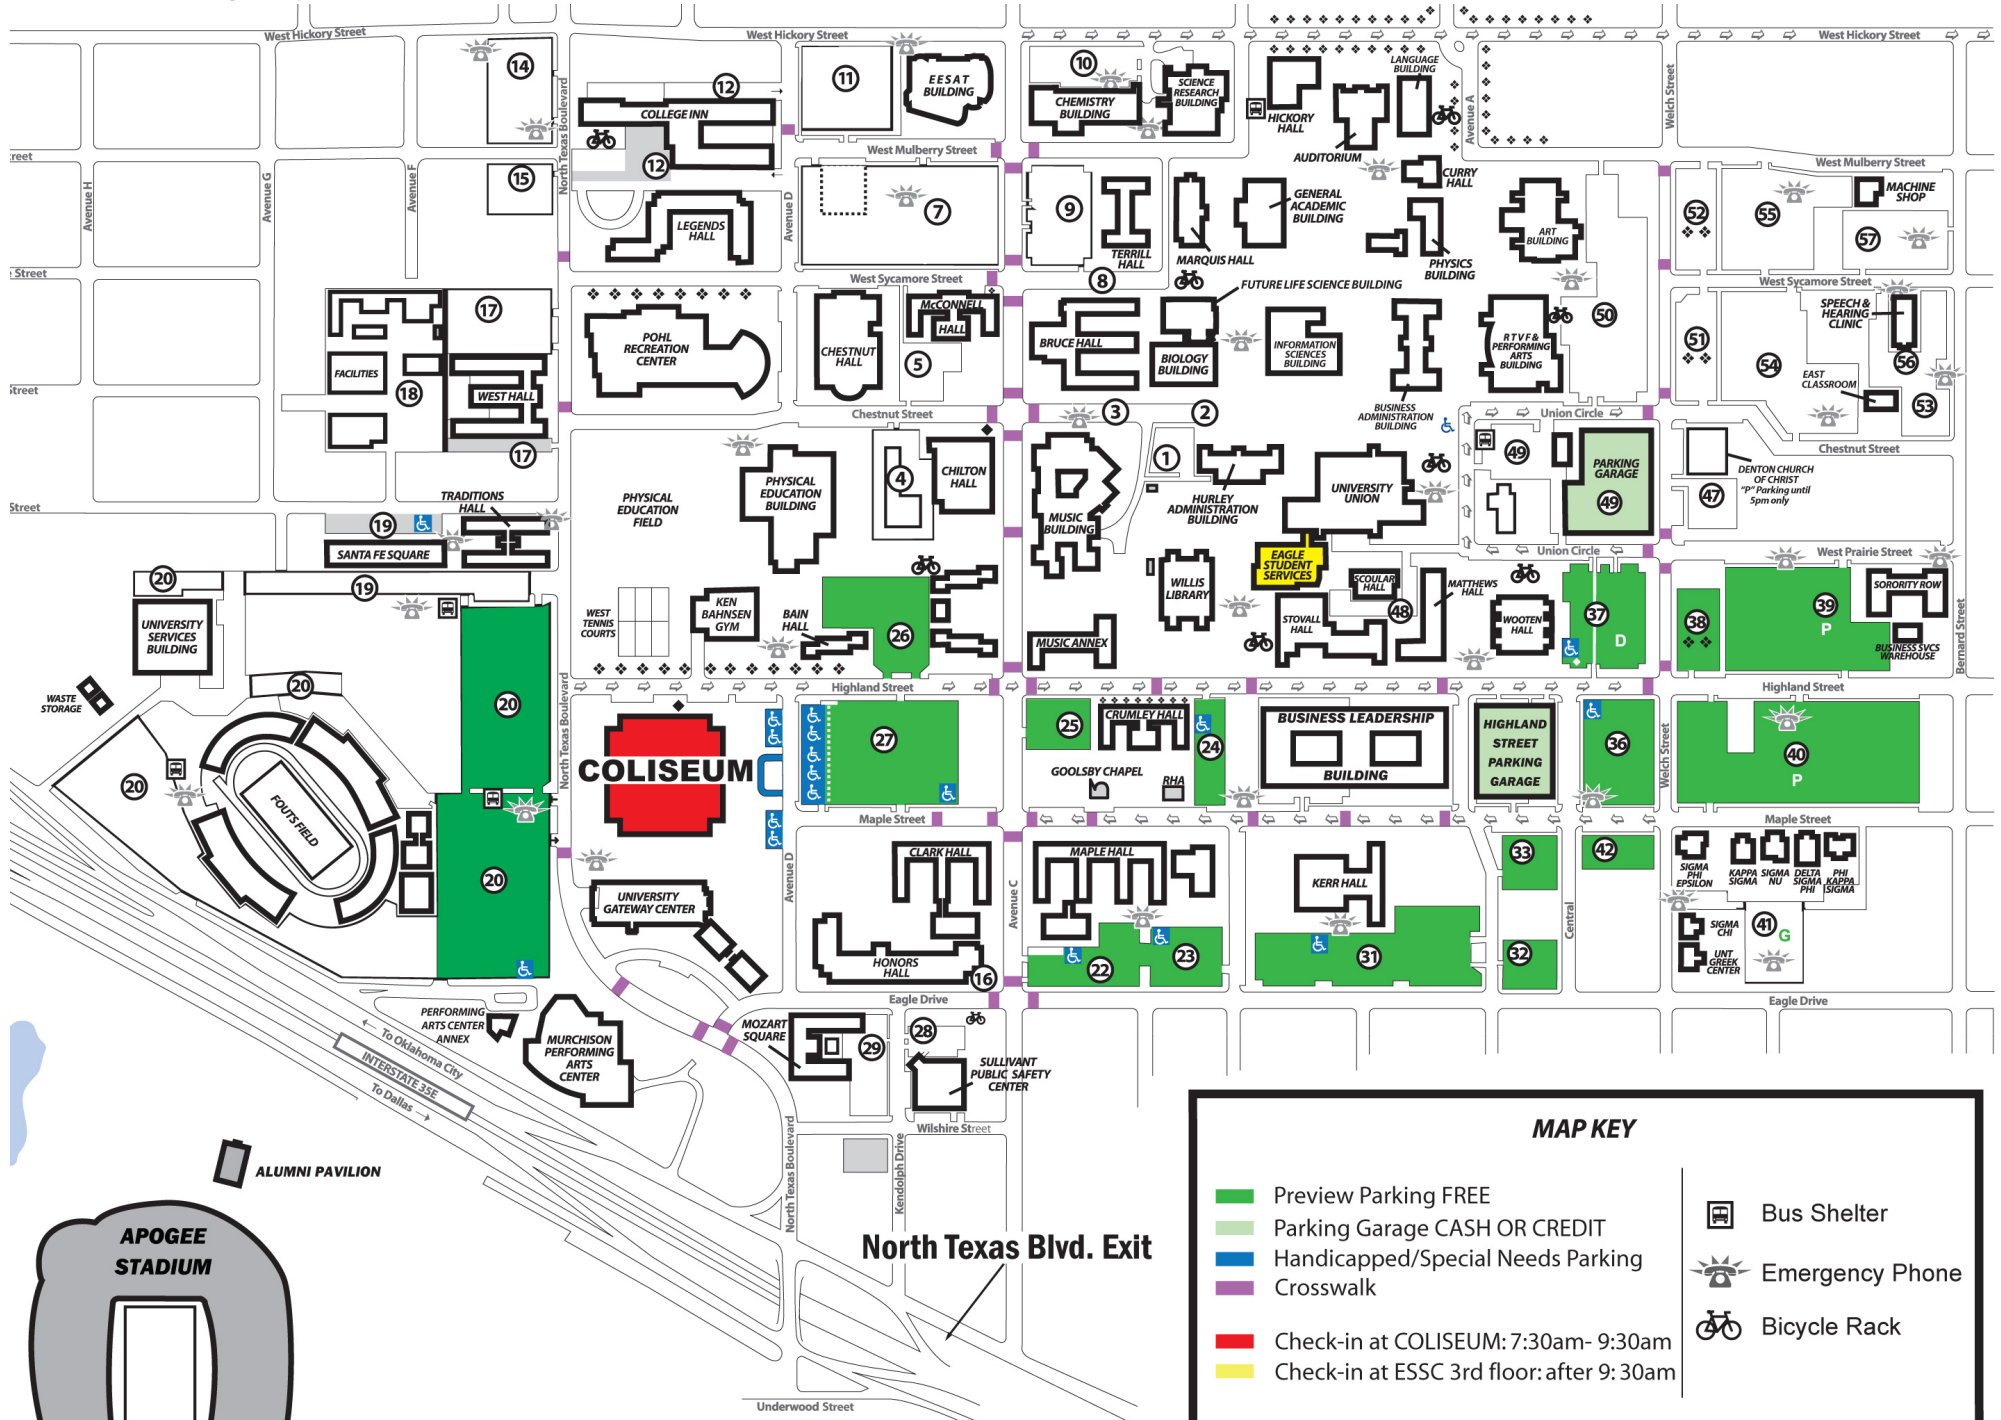

UNT PREVIEW PARKING MAP

MAP KEY

- Preview Parking FREE
- Parking Garage CASH OR CREDIT
- Handicapped/Special Needs Parking
- Crosswalk
- Check-in at COLISEUM: 7:30am- 9:30am
- Check-in at ESSC 3rd floor: after 9:30am
- Bus Shelter
- Emergency Phone
- Bicycle Rack