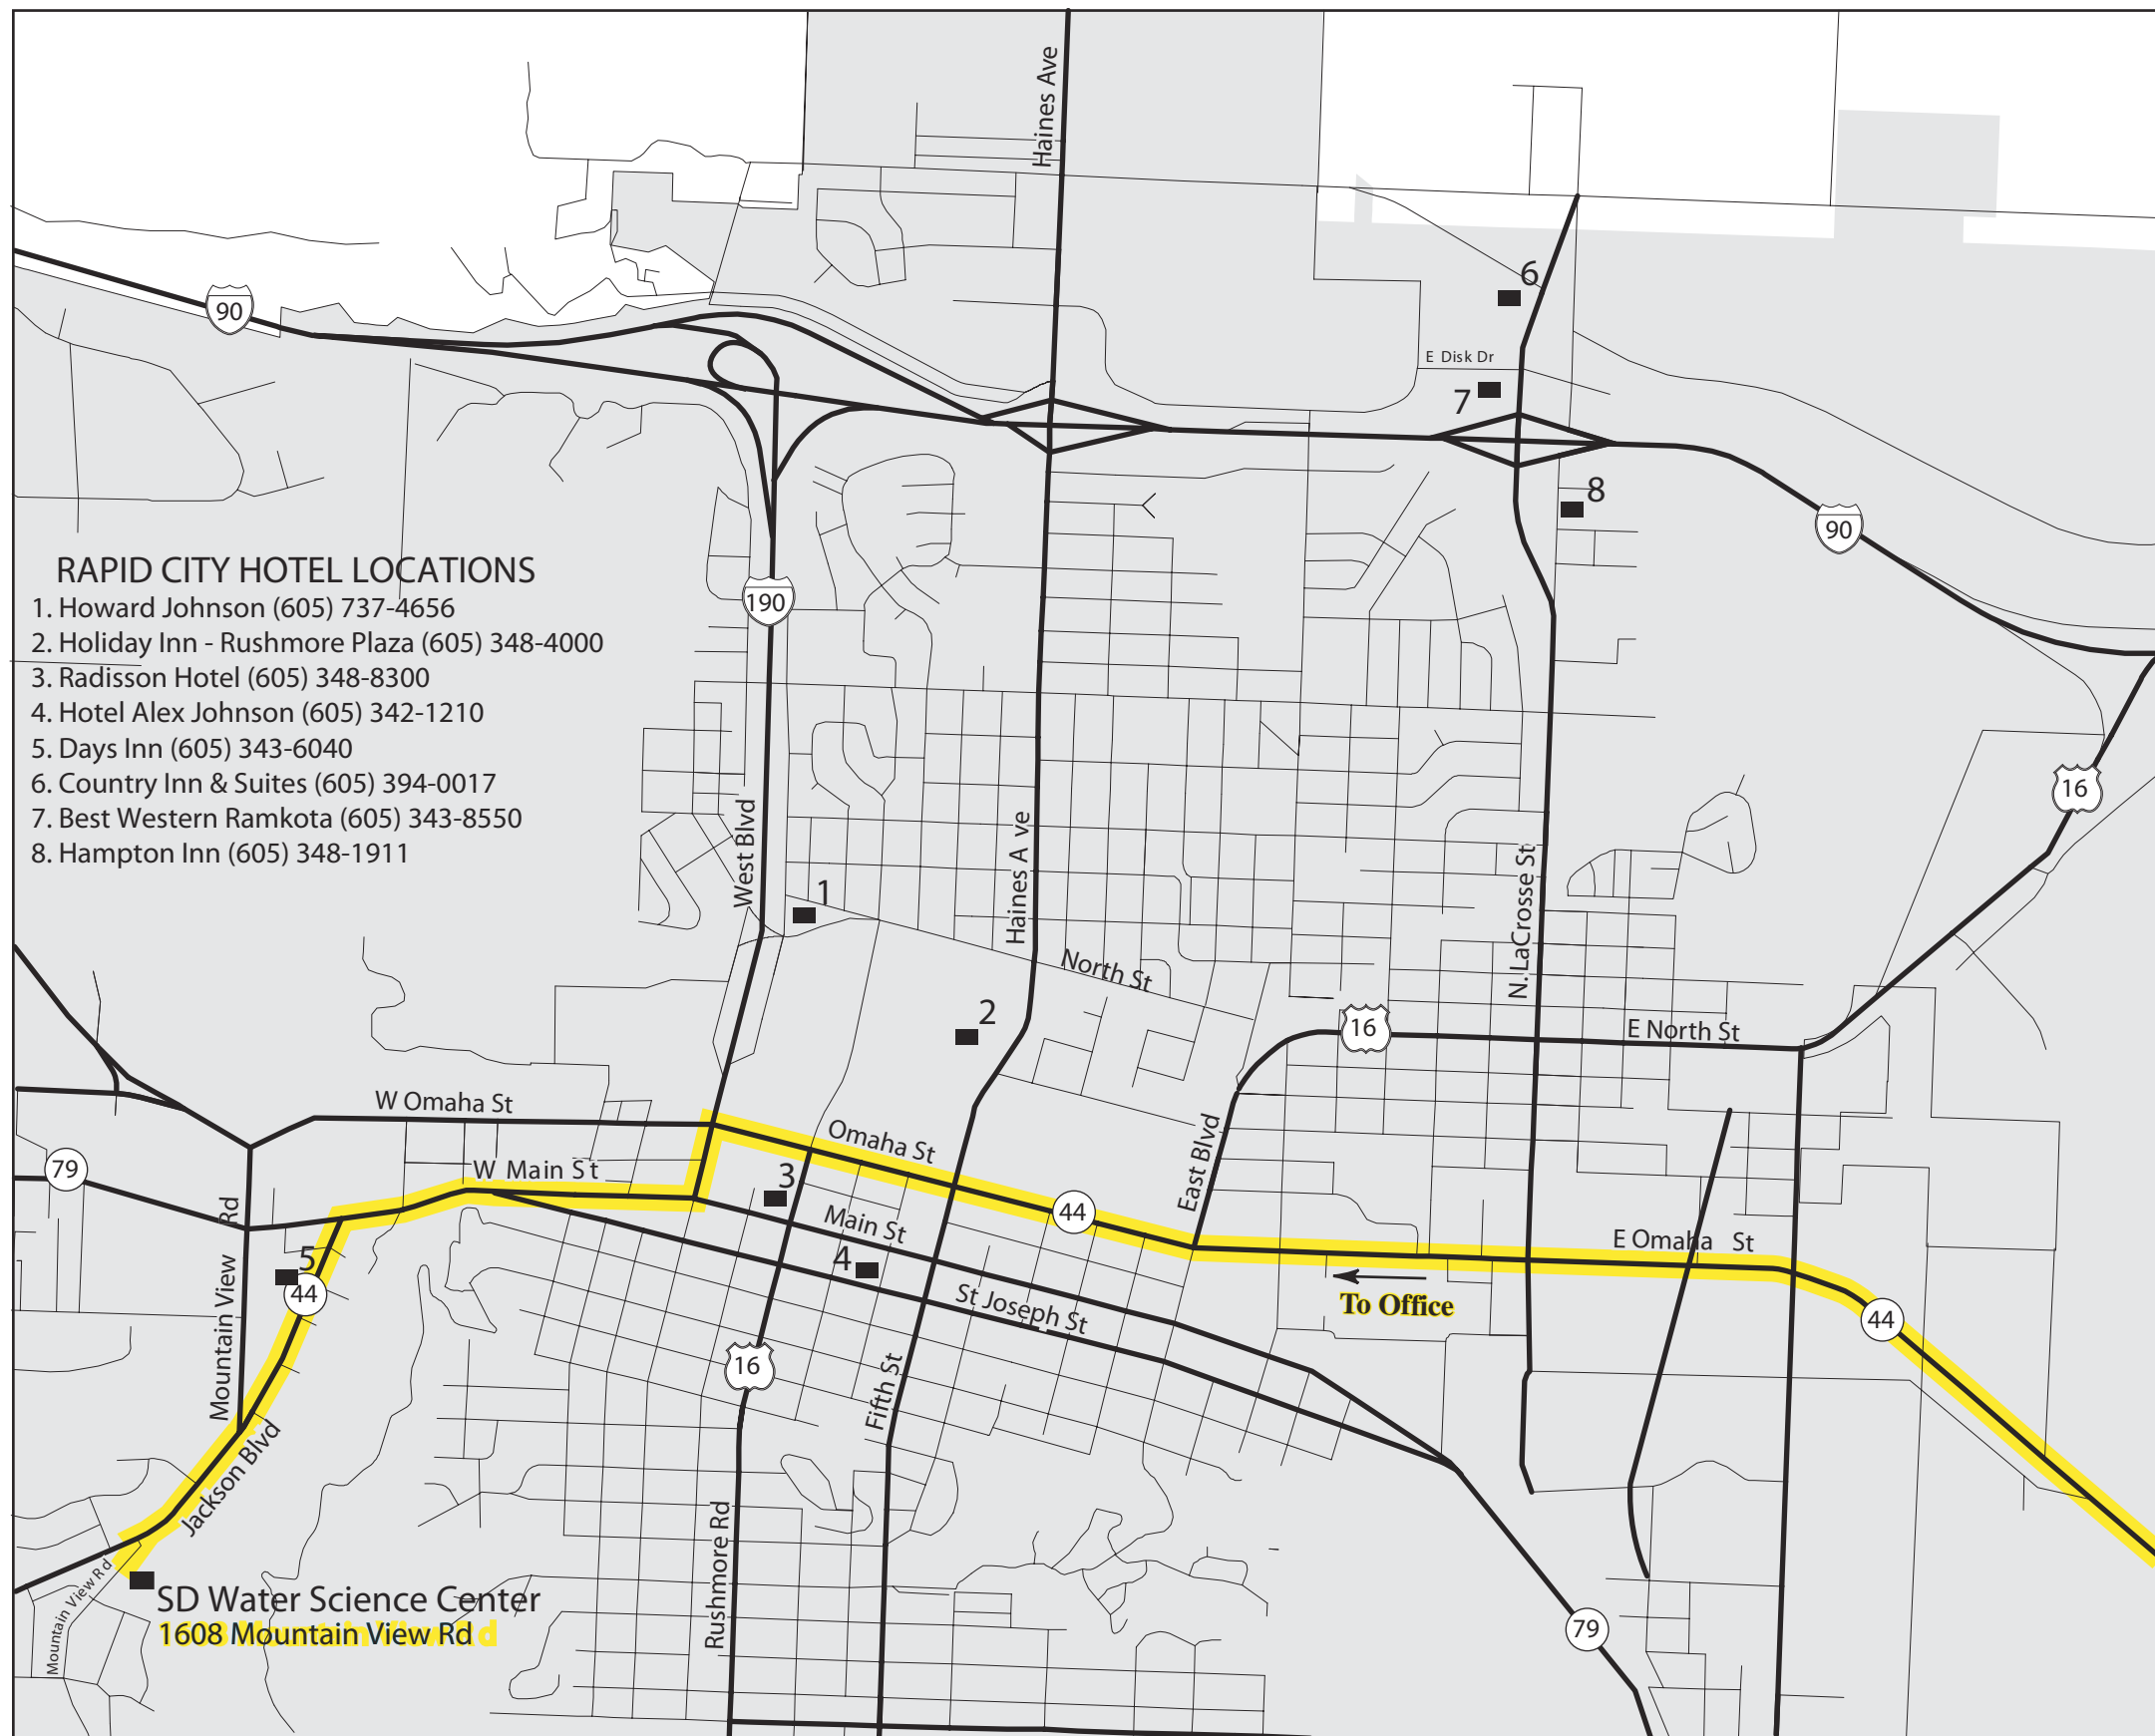

Map of Route to SD Water Science Center

- RAPID CITY HOTEL LOCATIONS**
1. Howard Johnson (605) 737-4656
 2. Holiday Inn - Rushmore Plaza (605) 348-4000
 3. Radisson Hotel (605) 348-8300
 4. Hotel Alex Johnson (605) 342-1210
 5. Days Inn (605) 343-6040
 6. Country Inn & Suites (605) 394-0017
 7. Best Western Ramkota (605) 343-8550
 8. Hampton Inn (605) 348-1911

SD Water Science Center
 1608 Mountain View Rd

City Limits

Airport to SD Water Science Center

Upon leaving the airport, turn left at light on Airport Road. Continue for approximately 1/2 mile and turn right onto Hwy 44 (becomes Omaha St within Rapid City). Continue on Hwy 44/Omaha for approximately 10 3/4 miles. Turn left on the corner of Omaha and West Blvd/I-190. Continue for 1 block, moving to the far right lane. Turn right on W. Main St, moving to the far left lane and continue 3/4 mile. Turn left onto Jackson Blvd, staying in left lane and continue for about 1 mile. Turn left onto Mountain View Rd which is just after the Medicap building on the left and before the Sinclair gas station (also on the left). Take the second driveway on the left and continue to the top of the hill (flagpole and sign out front). Center parking is in the front of the building.