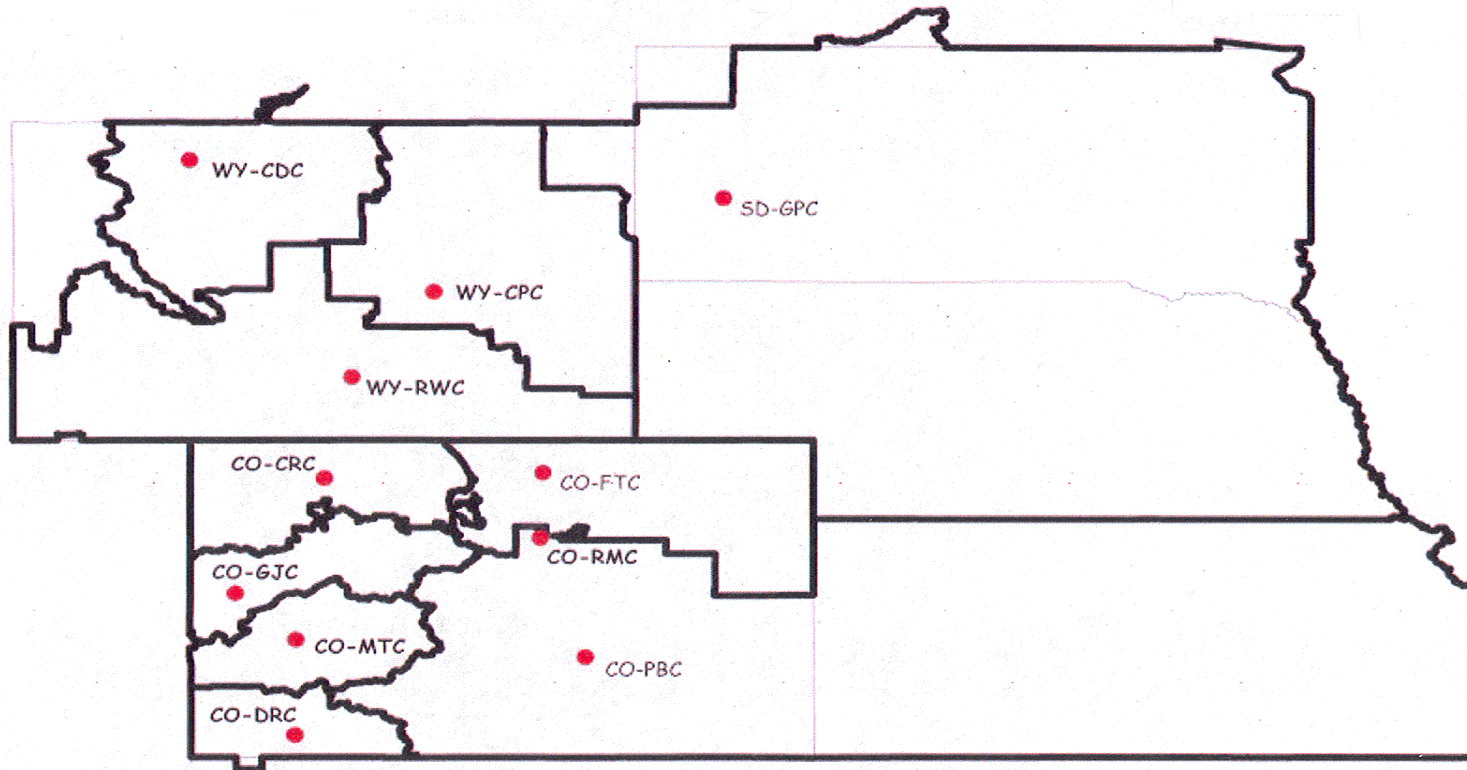

Rocky Mountain Coordination Center Dispatch Centers

WY-CDC = Cody Dispatch Center
WY-CPC = Casper Dispatch Center
CO-CRC = Craig Dispatch Center
CO-DRC = Durango Dispatch Center
CO-FTC = Fort Collins Dispatch Center
CO-RMC = Rocky Mountain Coordination Center

CO-GJC = Grand Junction Dispatch Center
SD-GPC = Northern Great Plains Dispatch Center
CO-MTC = Montrose Dispatch Center
CO-PBC = Pueblo Dispatch Center
WY-RWC = Rawlins Dispatch Center

Who's Your Neighbor at Preparedness Level 3, 4, and 5?

CDC = CPC, RWC
CPC = CDC, GPC, RWC
CRC = FTC, GJC, RWC

DRC = MTC, PBC
FTC = CRC, PBC, RWC, GPC
GJC = CRC, MTC

GPC = CPC, PBC, FTC
MTC = DRC, GJC, PBC
PBC = DRC, FTC, MTC, GPC

RWC = CDC, CPC, CRC, FTC