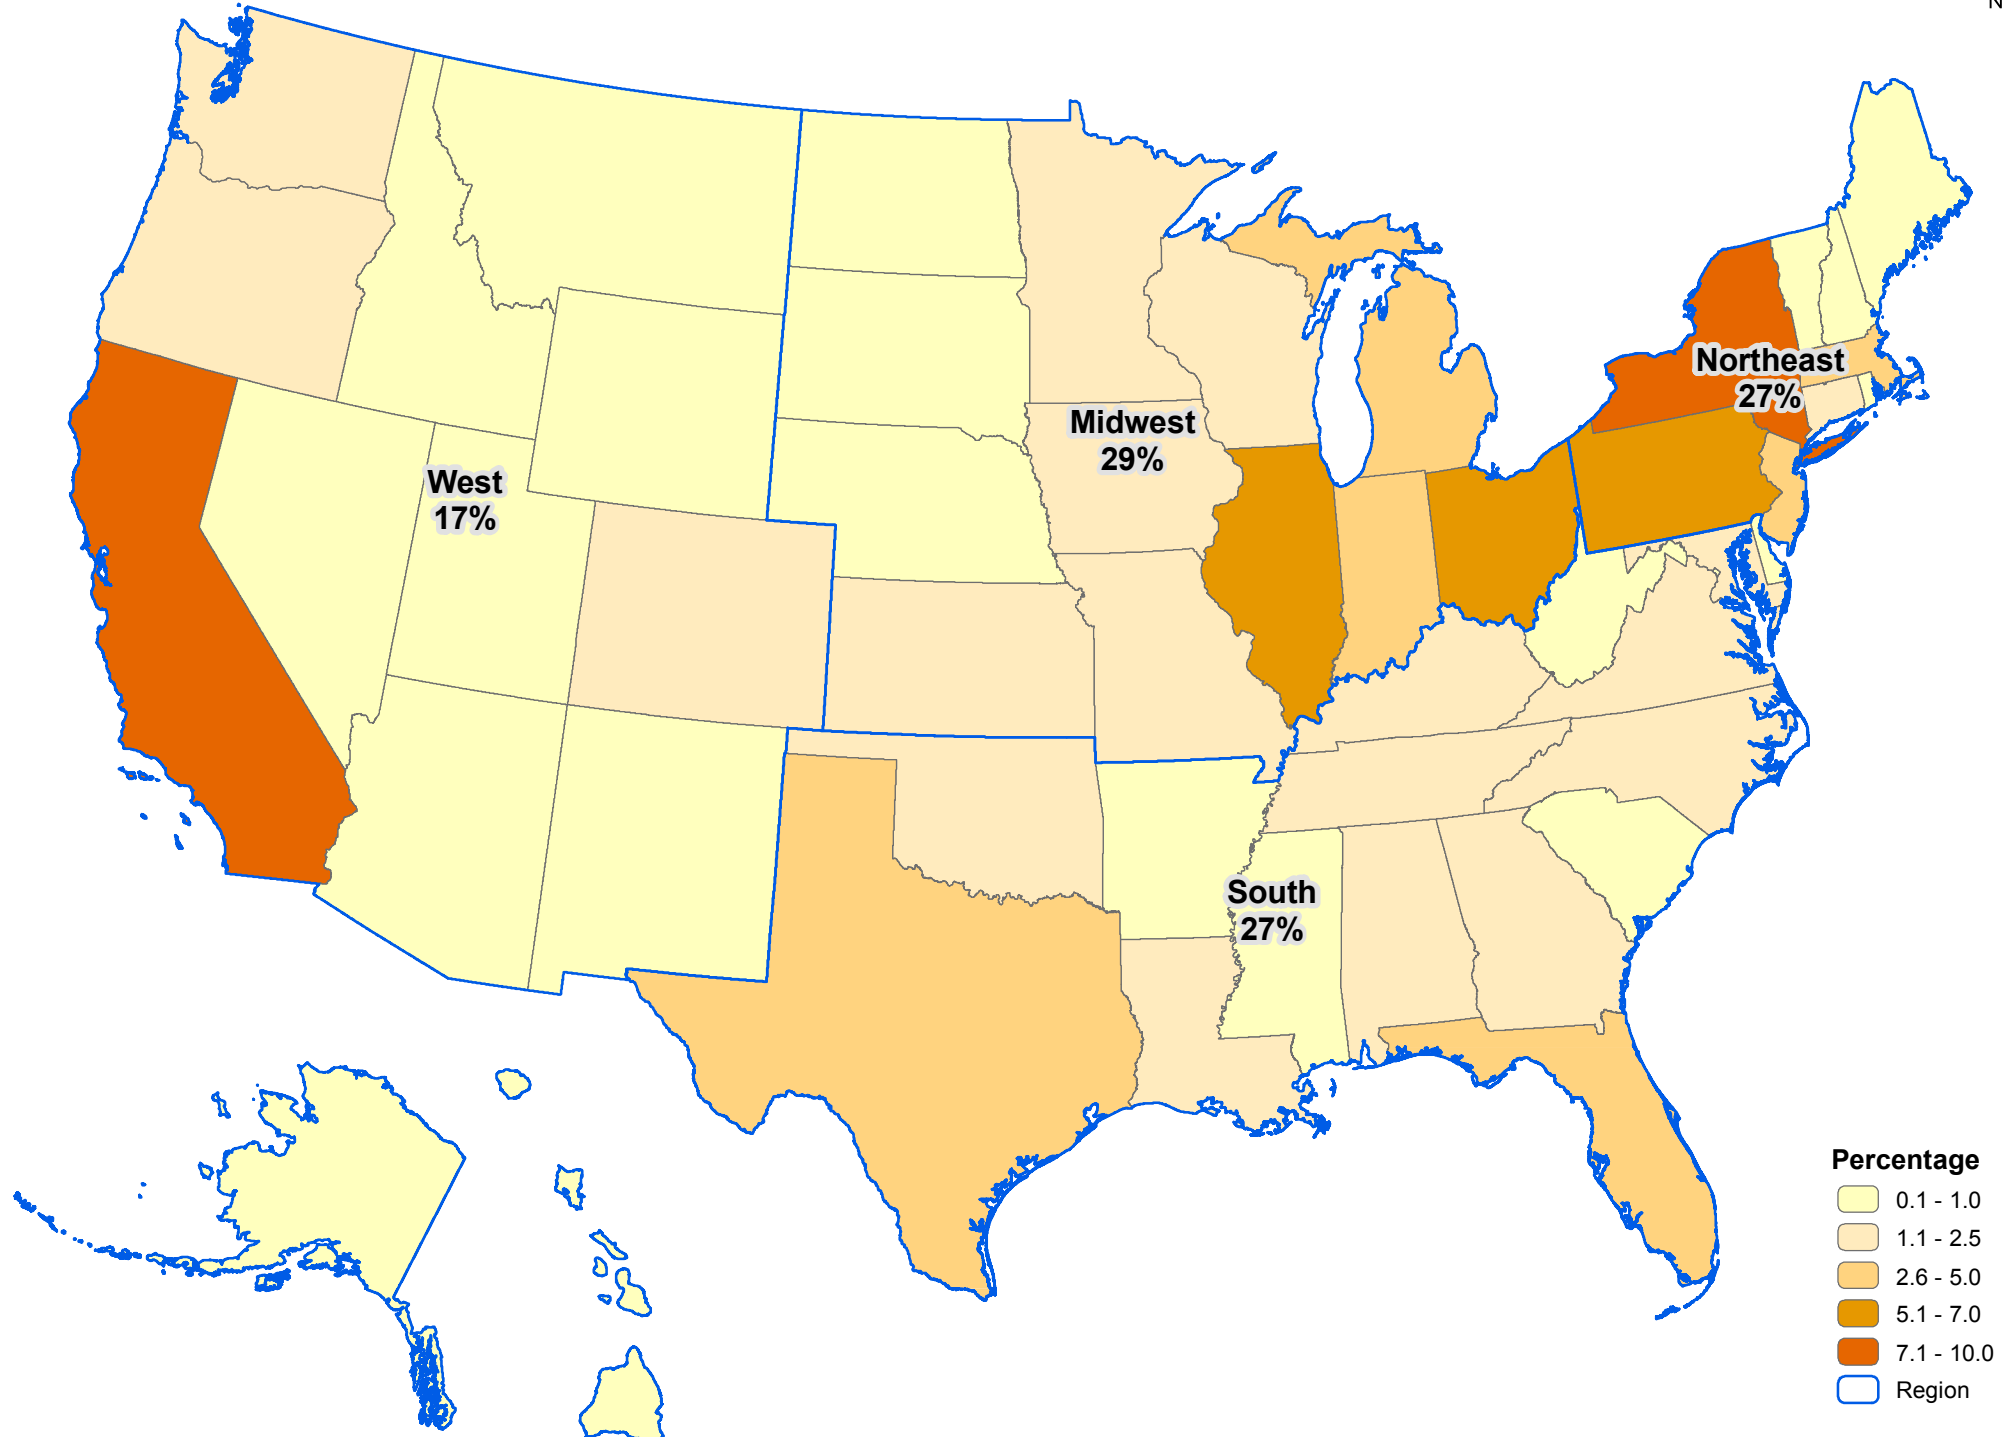

# Percent of Total Veteran Population by State and Region: 1960

**West**  
17%

**Midwest**  
29%

**South**  
27%

**Northeast**  
27%

- Percentage**
- 0.1 - 1.0
  - 1.1 - 2.5
  - 2.6 - 5.0
  - 5.1 - 7.0
  - 7.1 - 10.0
  - Region

500 Miles