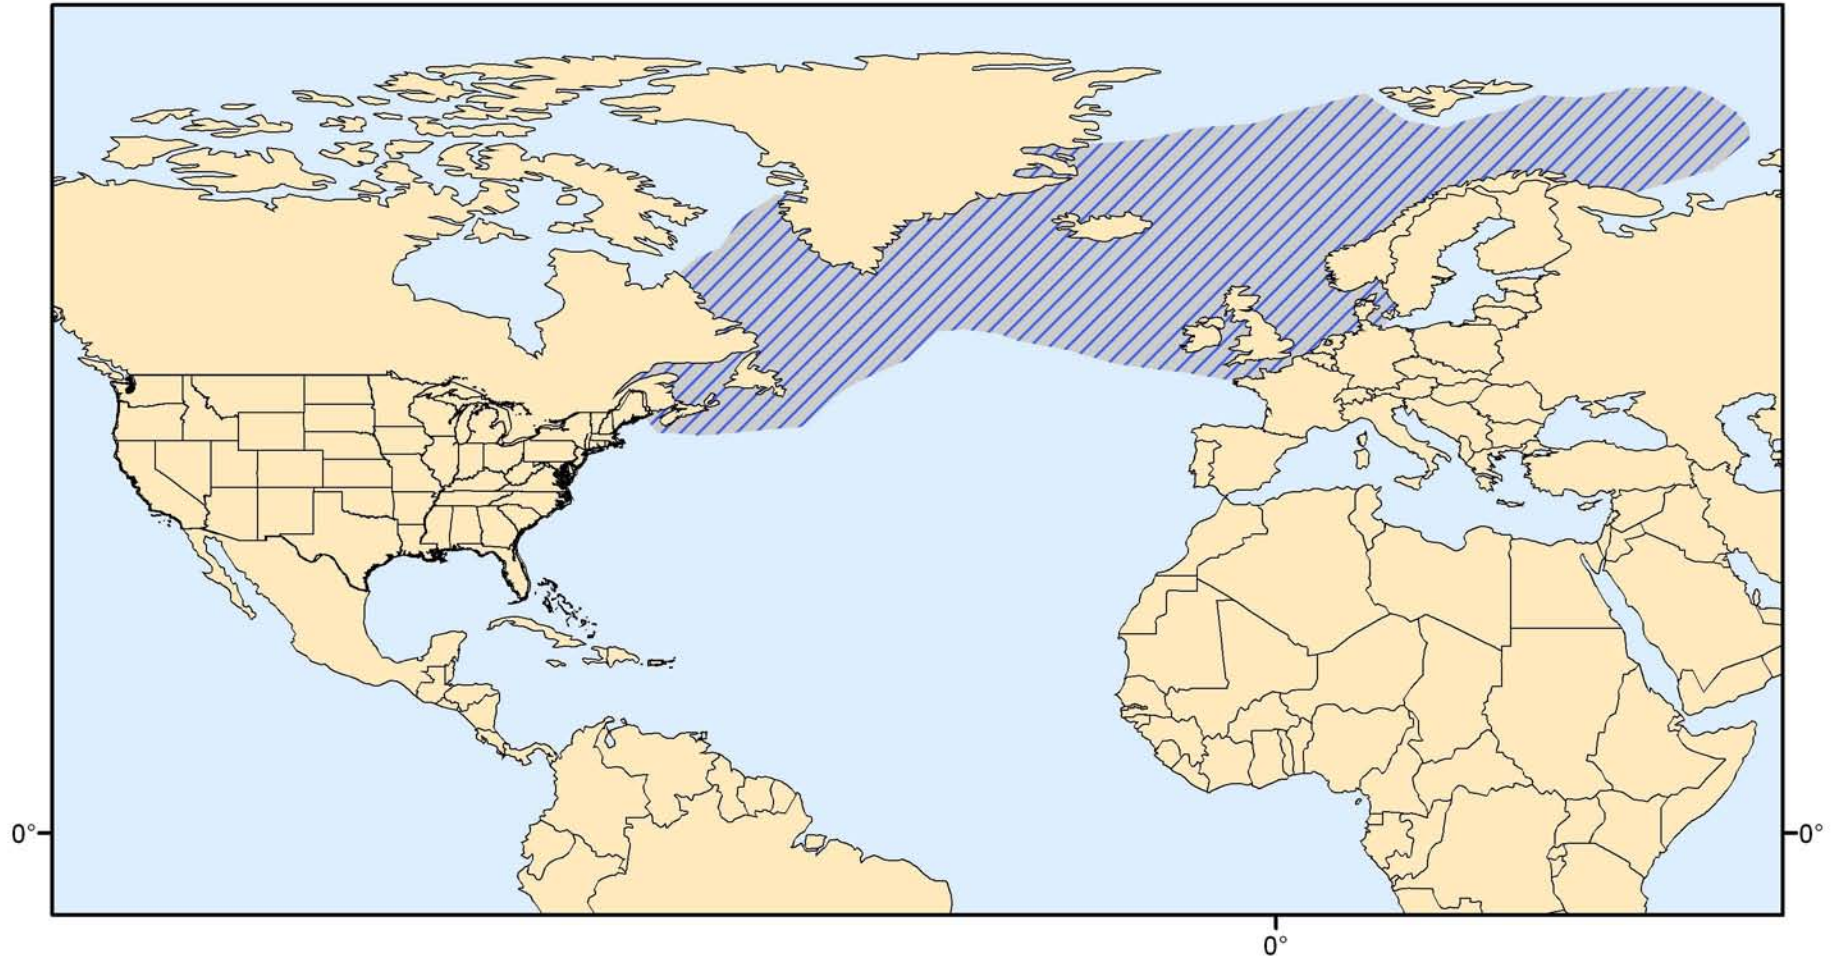

White-Beaked Dolphin Range

0 1,000 2,000 3,000 4,000 Miles

Note: Map represents approximate range of species.

NMFS, Office of Protected Resources
March 2009