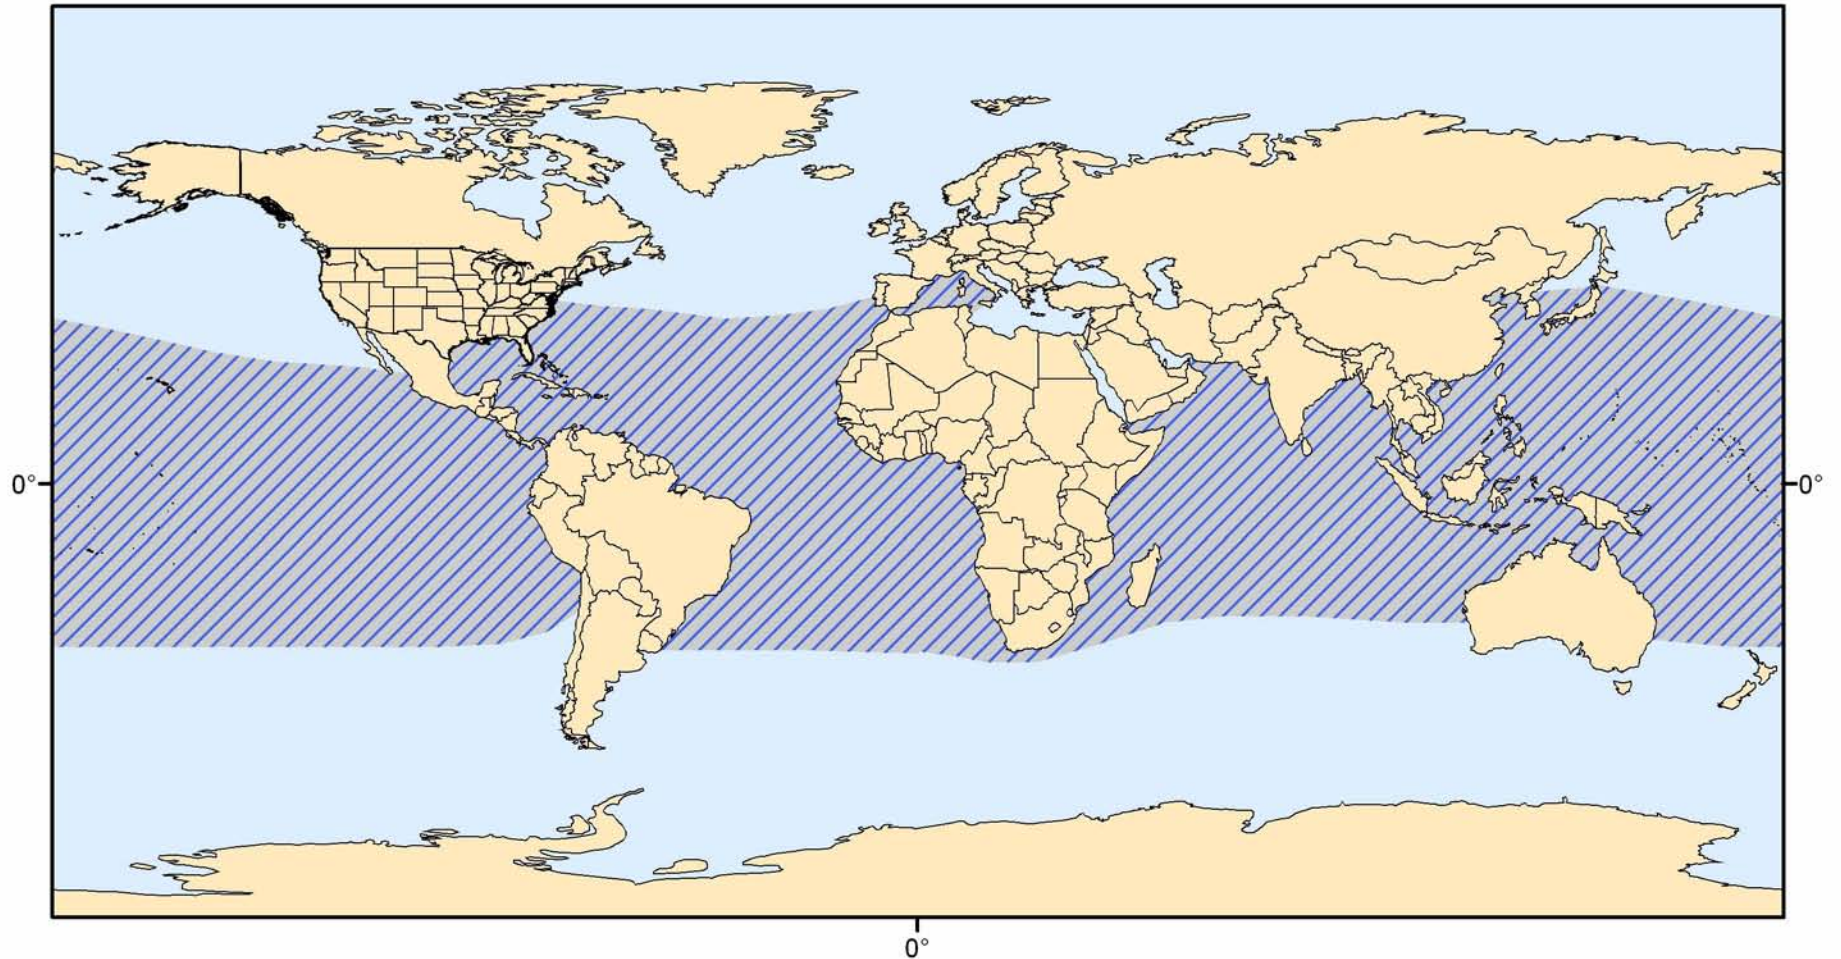

# Pygmy Killer Whale Range

0 2,000 4,000 6,000 8,000 Miles

Note: Map represents approximate range of species.

NMFS, Office of Protected Resources  
March 2009