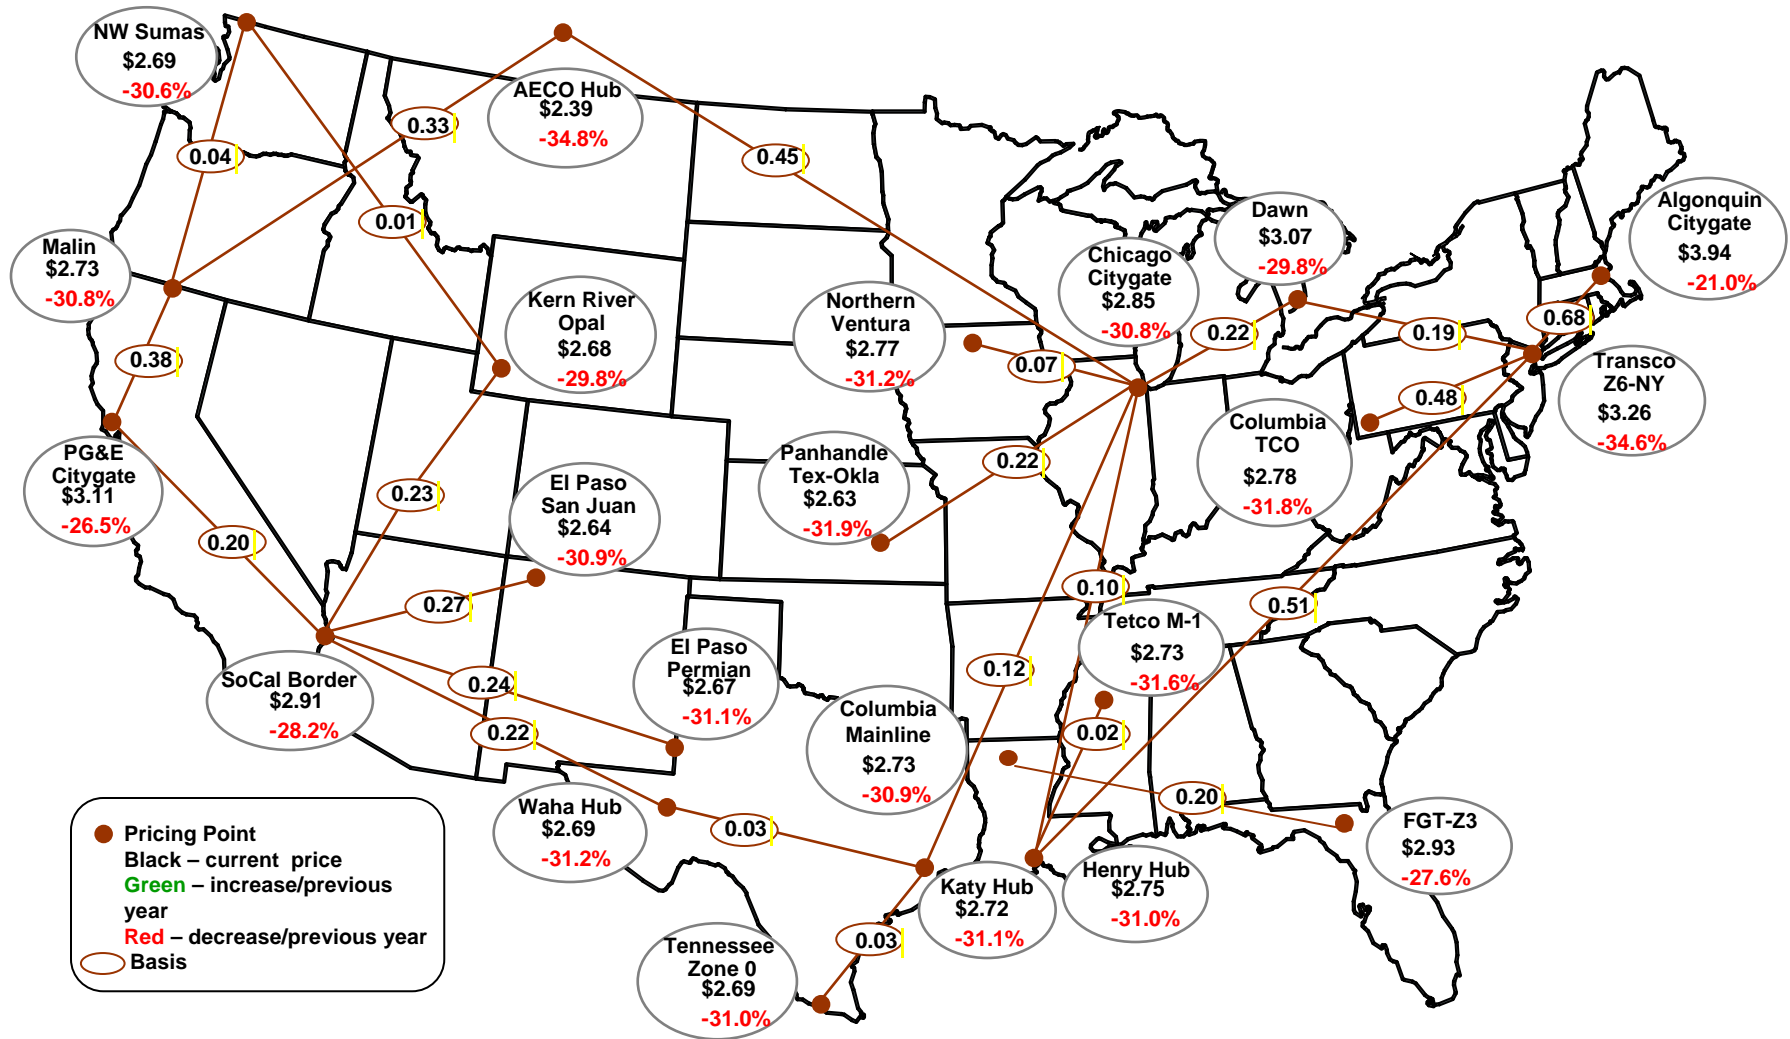

## Average Spot Gas Prices, 2012 (\$MMBtu)

Source: Derived from *Platts* data.