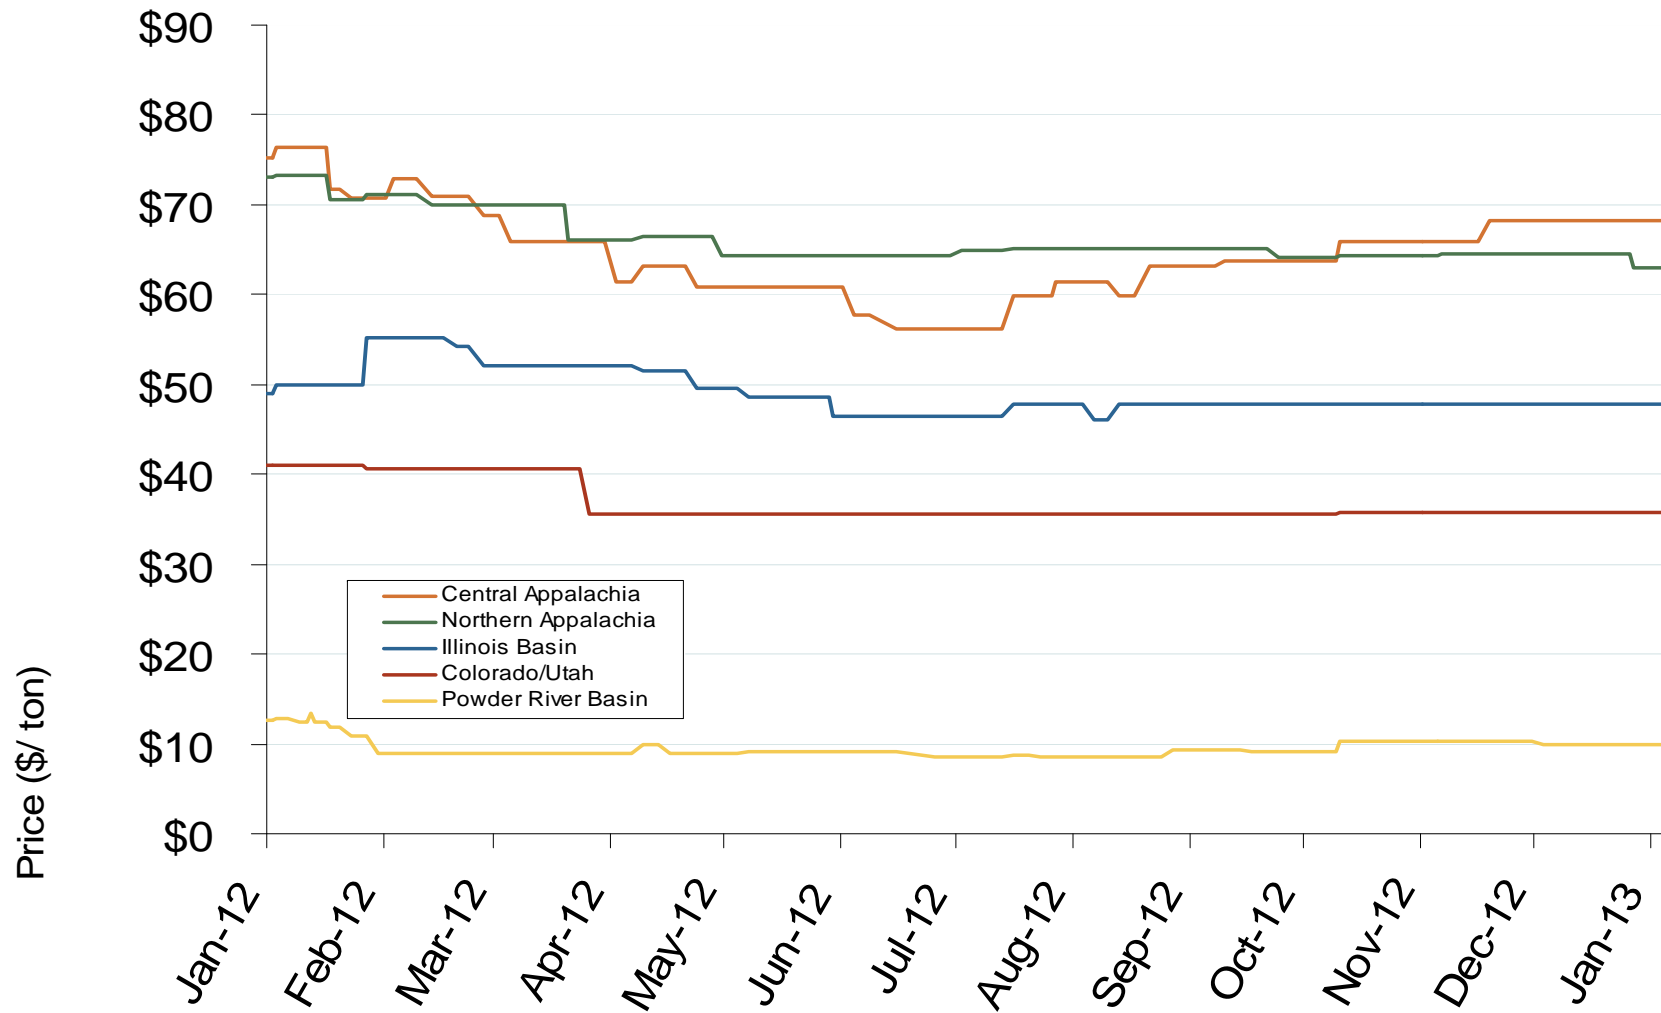

Central Appalachian and Powder River Basin Coal Prices

Notes: The Central Appalachian (CAPP) coal is priced at Big Sandy. All others are mine mouth prices. Prices do not include transportation costs to a plant, as those can vary widely by contract specifications. Prices exclude incremental cost of emissions allowances

Source: Derived from Bloomberg data

Updated: February 11, 2013