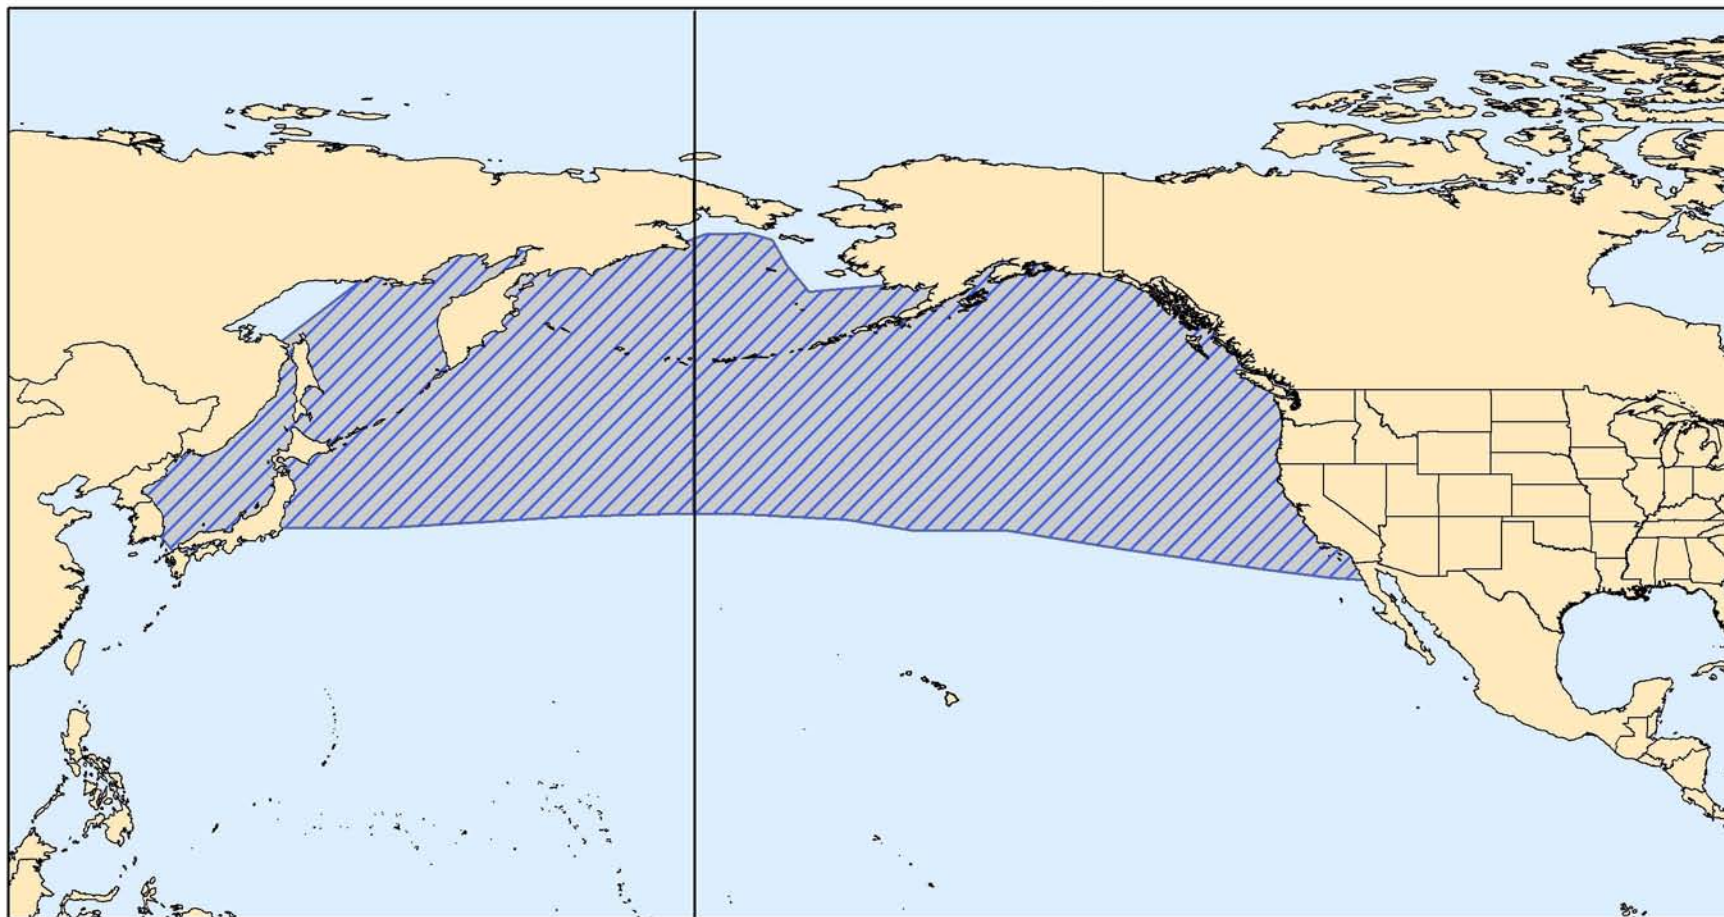

Dall's Porpoise Range

Map represents approximate range of species. Offshore distances are approximate.

NMFS, Office of Protected Resources
February 2008