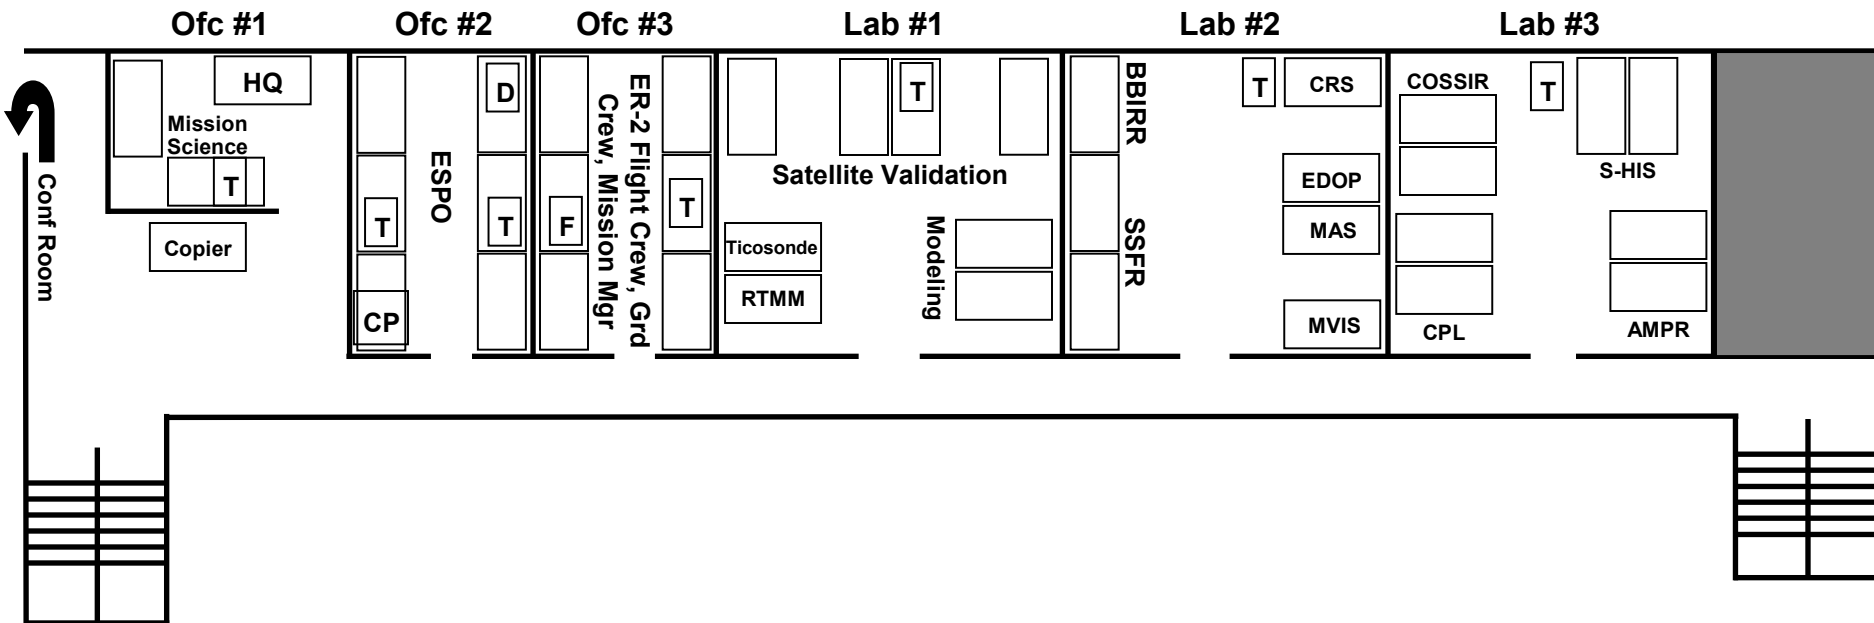

*TC4 Lab Layout - Base 2 Crisis Room
Science Ops Center
Jul 2007*

T - Telephone	D - Data Archive
CP - Color Printer	BP - B/W Printer
F - Fax	R - Router

TC4 Lab Layout - Base 2 Hangar - 1st Floor

ER-2

Jul 2007

TC4 Lab Layout - Base 2 Hangar - 2nd Floor

ER-2

Jul 2007

TC4 Lab Layout - HANIA Hangar

WB-57

Jul 2007

TC4 Lab Layout - Base 2 Club
DC-8
Jul 2007

**NASA Aircraft Operations
(DC-8, ER-2, WB-57)**