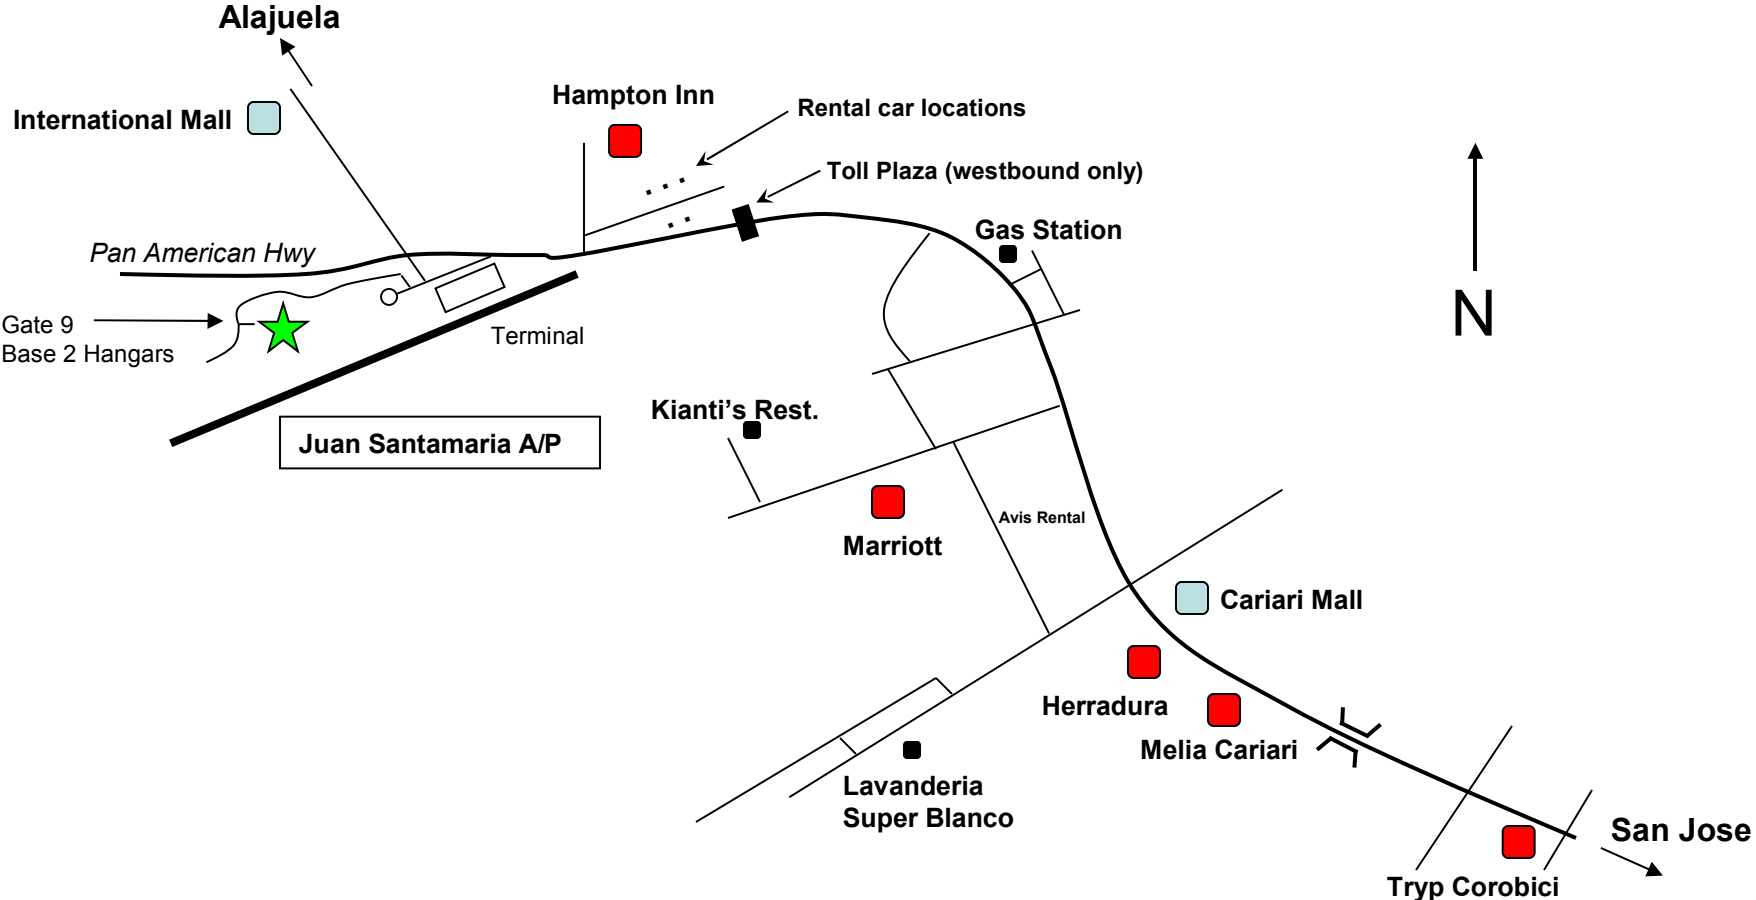

ER-2 Hangar & Labs,
Pallet Storage

ER-2 LOX

DC-8 Labs

ER-2 Fuel

Operations
Center

WB-57 Hangar & Labs

Car Parking

WB-57 LOX

Container
Storage

DC-8 Parking

NASA Aircraft Taxiway Access
(Charlie North)

Image © 2007 DigitalGlobe

Map of West San Jose, Costa Rica Airport, Hotels, Etc.

Map not to scale.