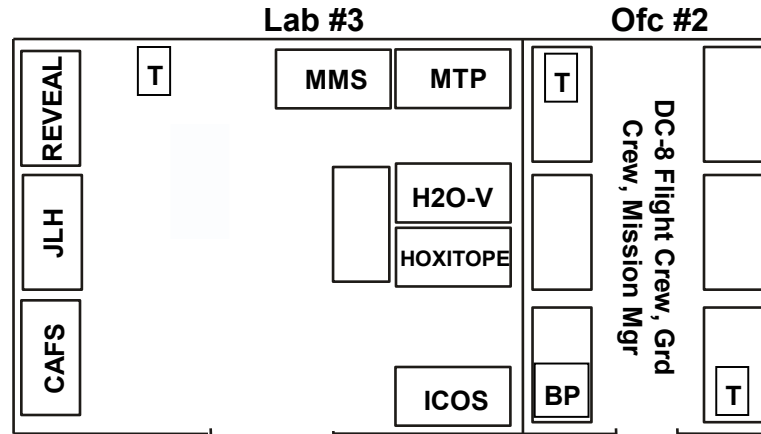

*TC4 Lab Layout - Base 2 Crisis Room
Science Ops Center
Jul 2007*

T - Telephone	D - Data Archive
CP - Color Printer	BP - B/W Printer
F - Fax	R - Router

TC4 Lab Layout - Base 2 Hangar - 1st Floor

ER-2

Jul 2007

TC4 Lab Layout - Base 2 Hangar - 2nd Floor

ER-2

Jul 2007

TC4 Lab Layout - HANIA Hangar

WB-57

Jul 2007

TC4 Lab Layout - Base 2 Club
DC-8
Jul 2007

**NASA Aircraft Operations
(DC-8, ER-2, WB-57)**

ER-2 Hangar & Labs,
Pallet Storage

ER-2 LOX

DC-8 Labs

ER-2 Fuel

Operations
Center

WB-57 Hangar & Labs

Car Parking

WB-57 LOX

Container
Storage

DC-8 Parking

NASA Aircraft Taxiway Access
(Charlie North)

Image © 2007 DigitalGlobe

Map of West San Jose, Costa Rica Airport, Hotels, Etc.

Map not to scale.