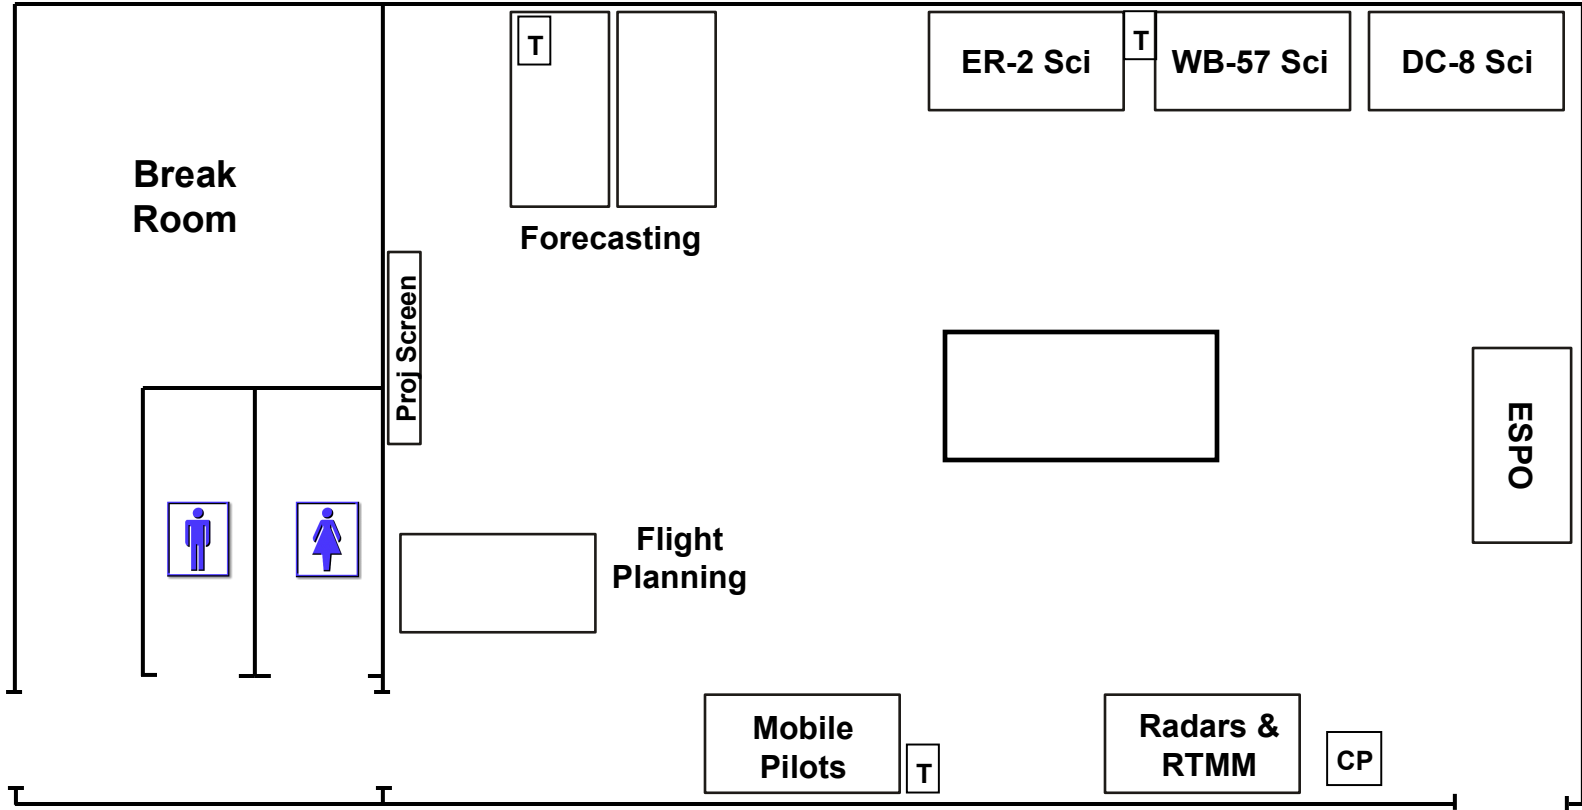

*TC4 Lab Layout - Base 2 Crisis Room
Science Ops Center
Jul 2007*

T - Telephone	D - Data Archive
CP - Color Printer	BP - B/W Printer
F - Fax	R - Router

TC4 Lab Layout - Base 2 Hangar - 1st Floor

ER-2

Jul 2007

TC4 Lab Layout - Base 2 Hangar - 2nd Floor

ER-2

Jul 2007

TC4 Lab Layout - HANIA Hangar

WB-57

Jul 2007

TC4 Lab Layout - Base 2 Club
DC-8
Jul 2007

**NASA Aircraft Operations
(DC-8, ER-2, WB-57)**

ER-2 Hangar & Labs,
Pallet Storage

ER-2 LOX

DC-8 Labs

ER-2 Fuel

Operations
Center

WB-57 Hangar & Labs

Car Parking

WB-57 LOX

Container
Storage

DC-8 Parking

NASA Aircraft Taxiway Access
(Charlie North)

Image © 2007 DigitalGlobe

Map of West San Jose, Costa Rica Airport, Hotels, Etc.

Map not to scale.