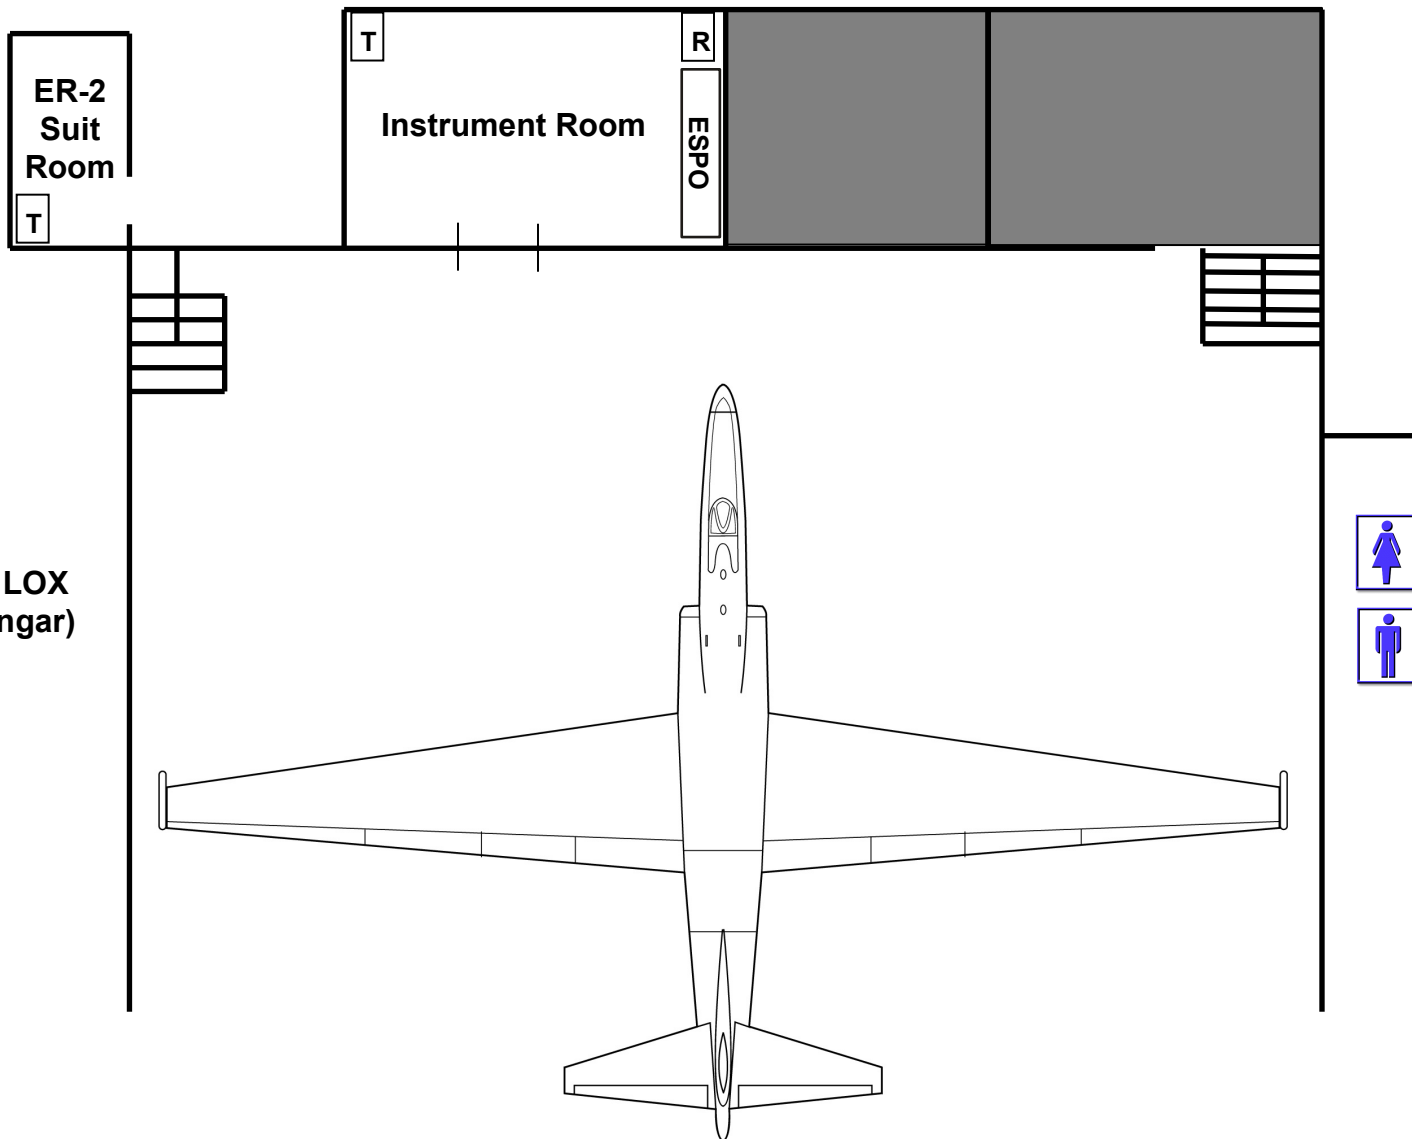

*TC4 Lab Layout - Base 2 Crisis Room
Science Ops Center
Jul 2007*

T - Telephone	D - Data Archive
CP - Color Printer	BP - B/W Printer
F - Fax	R - Router

TC4 Lab Layout - Base 2 Hangar - 1st Floor

ER-2

Jul 2007

TC4 Lab Layout - Base 2 Hangar - 2nd Floor

ER-2

Jul 2007

TC4 Lab Layout - HANIA Hangar

WB-57

Jul 2007

TC4 Lab Layout - Base 2 Club
DC-8
Jul 2007

**NASA Aircraft Operations
(DC-8, ER-2, WB-57)**