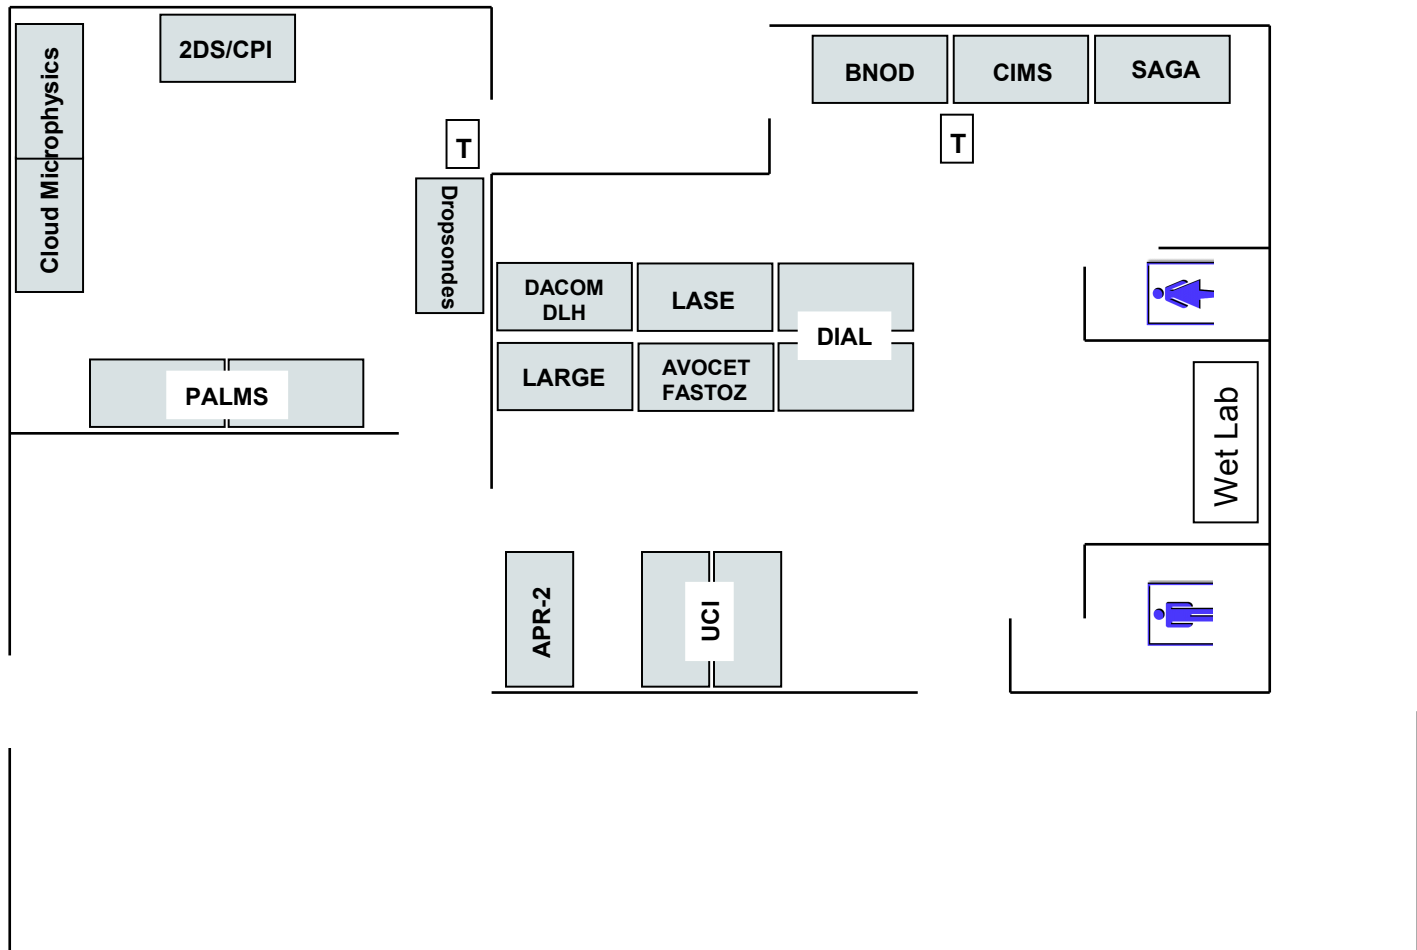

*TC4 Lab Layout - Base 2 Crisis Room
Science Ops Center
Jul 2007*

T - Telephone	D - Data Archive
CP - Color Printer	BP - B/W Printer
F - Fax	R - Router

TC4 Lab Layout - Base 2 Hangar - 1st Floor

ER-2

Jul 2007

TC4 Lab Layout - Base 2 Hangar - 2nd Floor

ER-2

Jul 2007

TC4 Lab Layout - HANIA Hangar

WB-57

Jul 2007

TC4 Lab Layout - Base 2 Club
DC-8
Jul 2007

**NASA Aircraft Operations
(DC-8, ER-2, WB-57)**

ER-2 Hangar & Labs,
Pallet Storage

ER-2 LOX

DC-8 Labs

ER-2 Fuel

Operations
Center

WB-57 Hangar & Labs

Car Parking

WB-57 LOX

Container
Storage

DC-8 Parking

NASA Aircraft Taxiway Access
(Charlie North)

Image © 2007 DigitalGlobe

Map of West San Jose, Costa Rica Airport, Hotels, Etc.

Map not to scale.