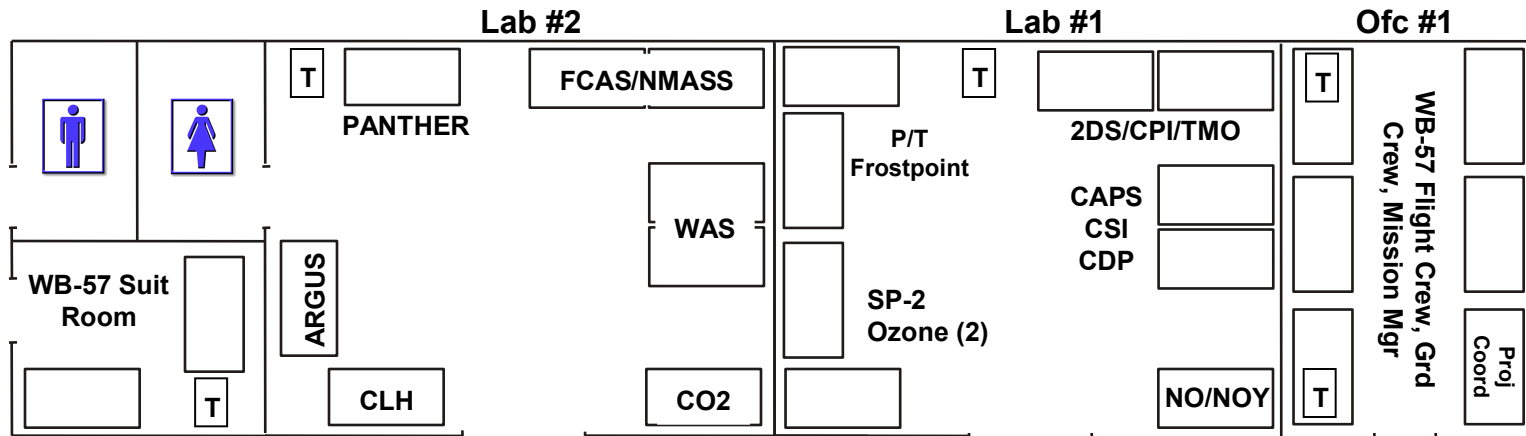

*TC4 Lab Layout - Base 2 Crisis Room
Science Ops Center
Jul 2007*

T - Telephone	D - Data Archive
CP - Color Printer	BP - B/W Printer
F - Fax	R - Router

TC4 Lab Layout - Base 2 Hangar - 1st Floor

ER-2

Jul 2007

TC4 Lab Layout - Base 2 Hangar - 2nd Floor

ER-2

Jul 2007

TC4 Lab Layout - HANIA Hangar

WB-57

Jul 2007

TC4 Lab Layout - Base 2 Club
DC-8
Jul 2007

**NASA Aircraft Operations
(DC-8, ER-2, WB-57)**

ER-2 Hangar & Labs,
Pallet Storage

ER-2 LOX

DC-8 Labs

ER-2 Fuel

Operations
Center

WB-57 Hangar & Labs

Car Parking

WB-57 LOX