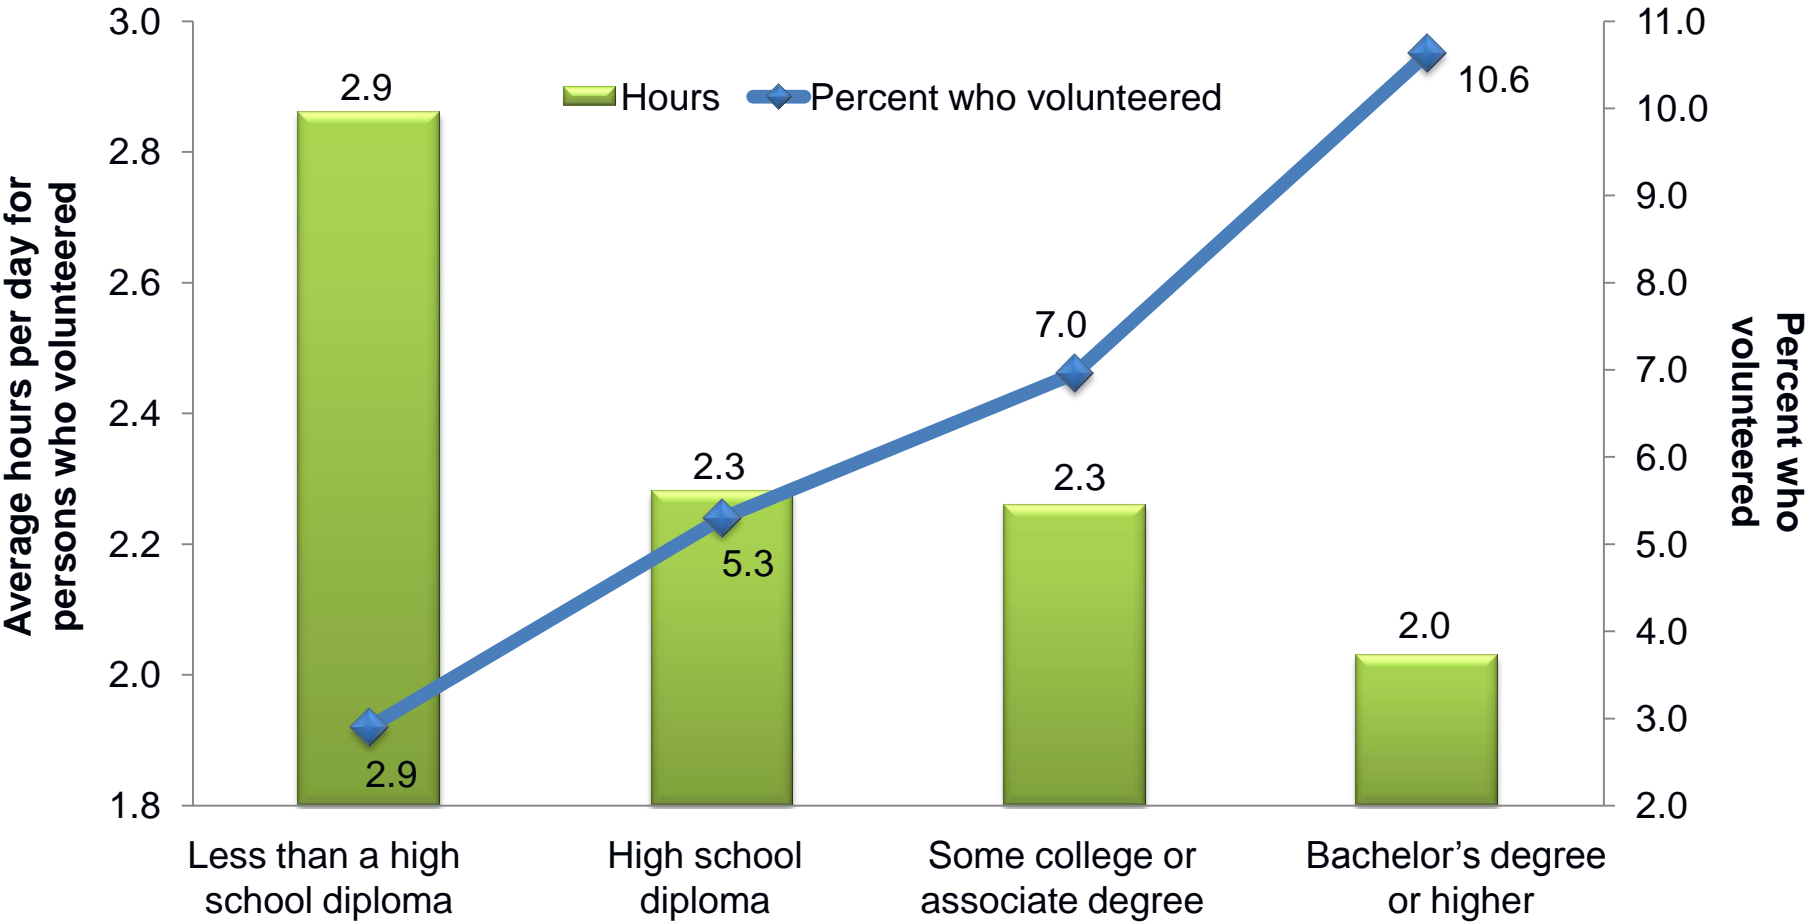

Percent of population who volunteered and hours spent volunteering, by educational attainment

NOTE: Data include all persons age 25 and over and are averages for 2006-10. Volunteer activities are those done for no pay for or through an organization.

SOURCE: Bureau of Labor Statistics, American Time Use Survey