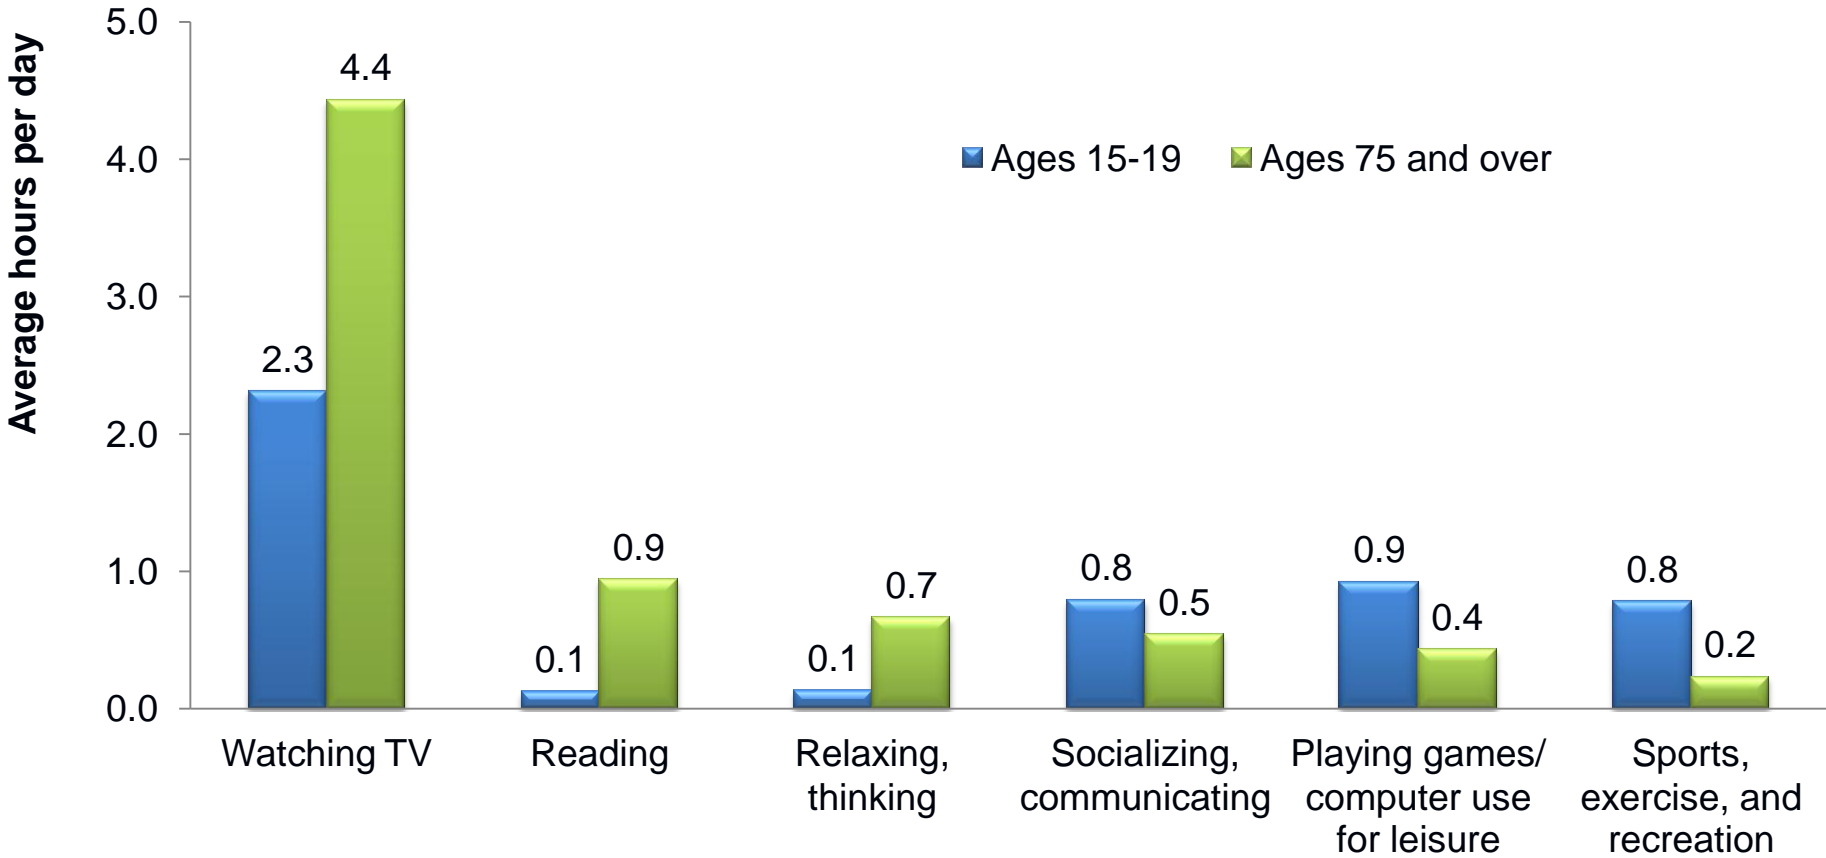

Average hours spent per day in leisure and sports activities, by youngest and oldest populations

NOTE: Data include all days of the week and are annual averages for 2010.

SOURCE: Bureau of Labor Statistics, American Time Use Survey