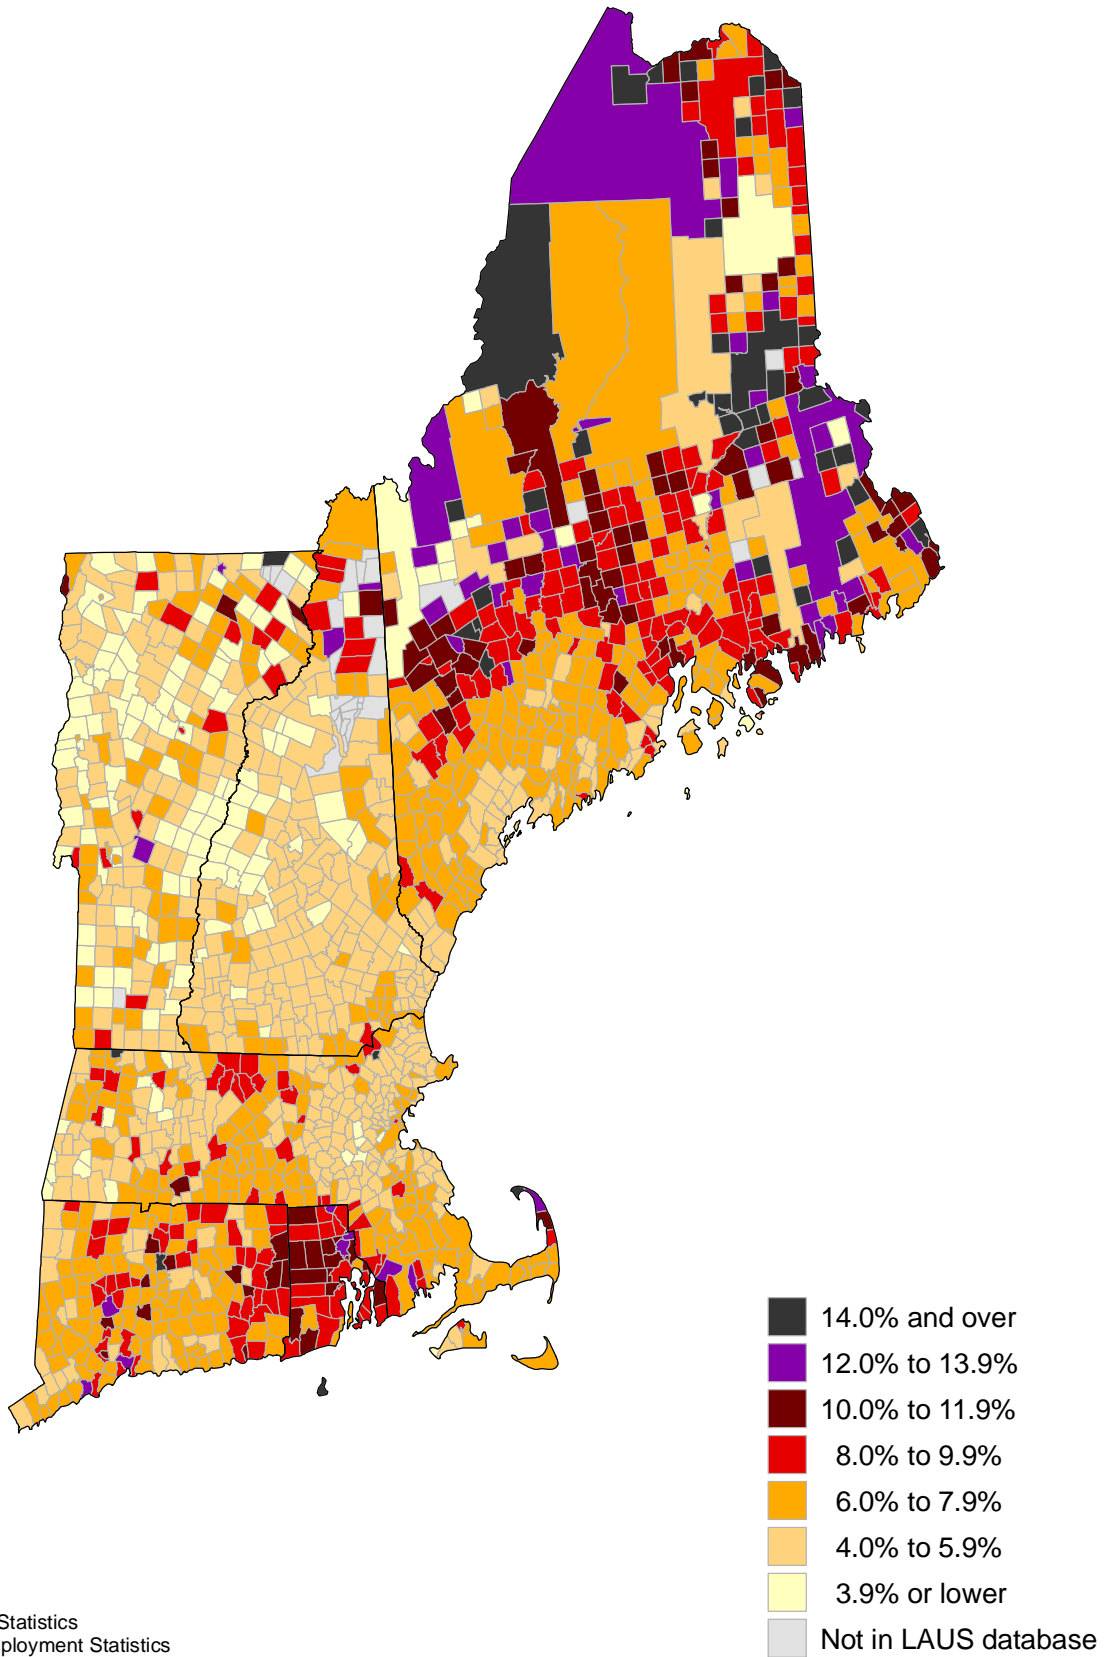

Unemployment rates in New England by Minor Civil Division, January 2012 - December 2012 averages

(U.S. rate = 8.1 percent)

SOURCE: Bureau of Labor Statistics
Local Area Unemployment Statistics