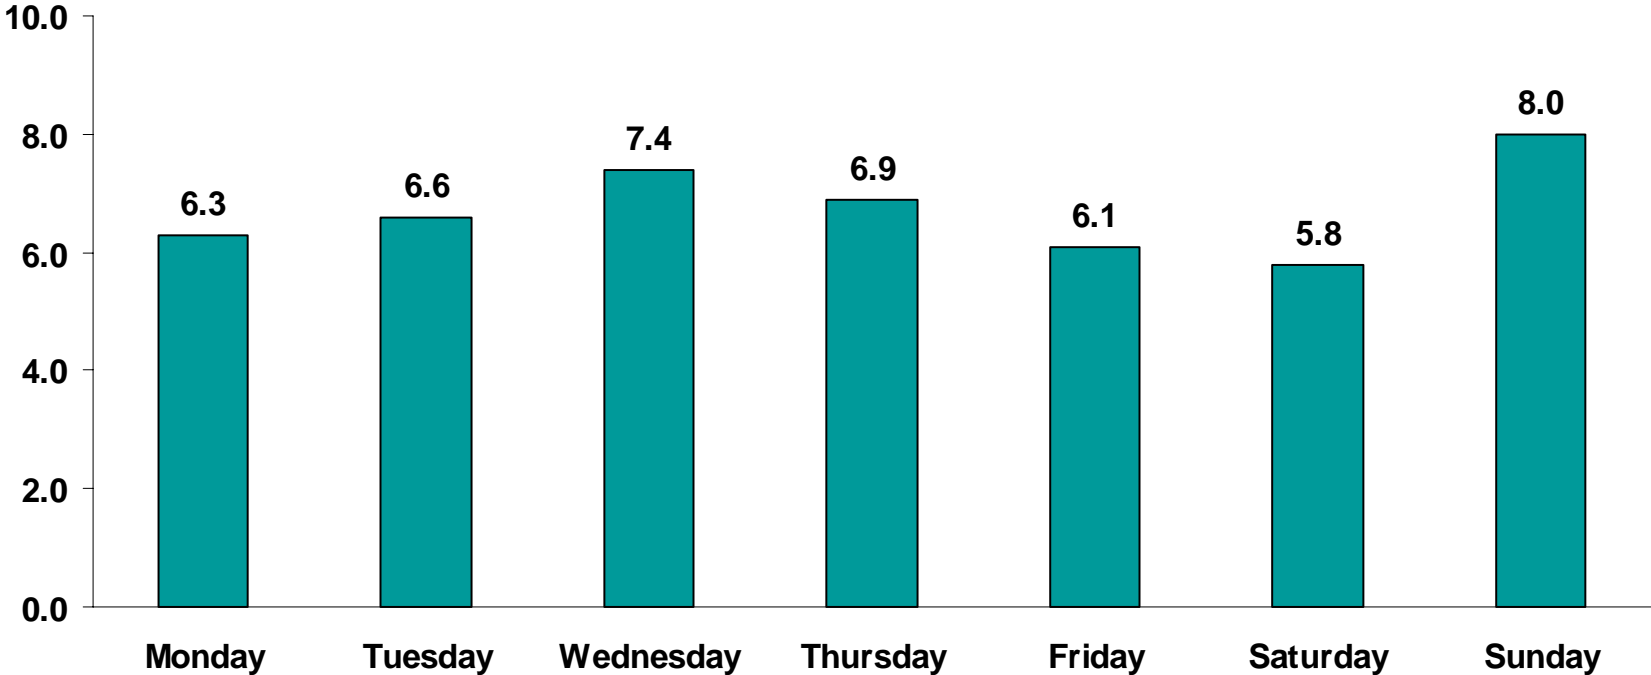

Percent of population who volunteered on each day of the week

Percent who volunteered

NOTE: Data include persons age 15 and over, and are averages for 2003-07. Volunteer activities are those done for no pay for or through an organization.

SOURCE: Bureau of Labor Statistics