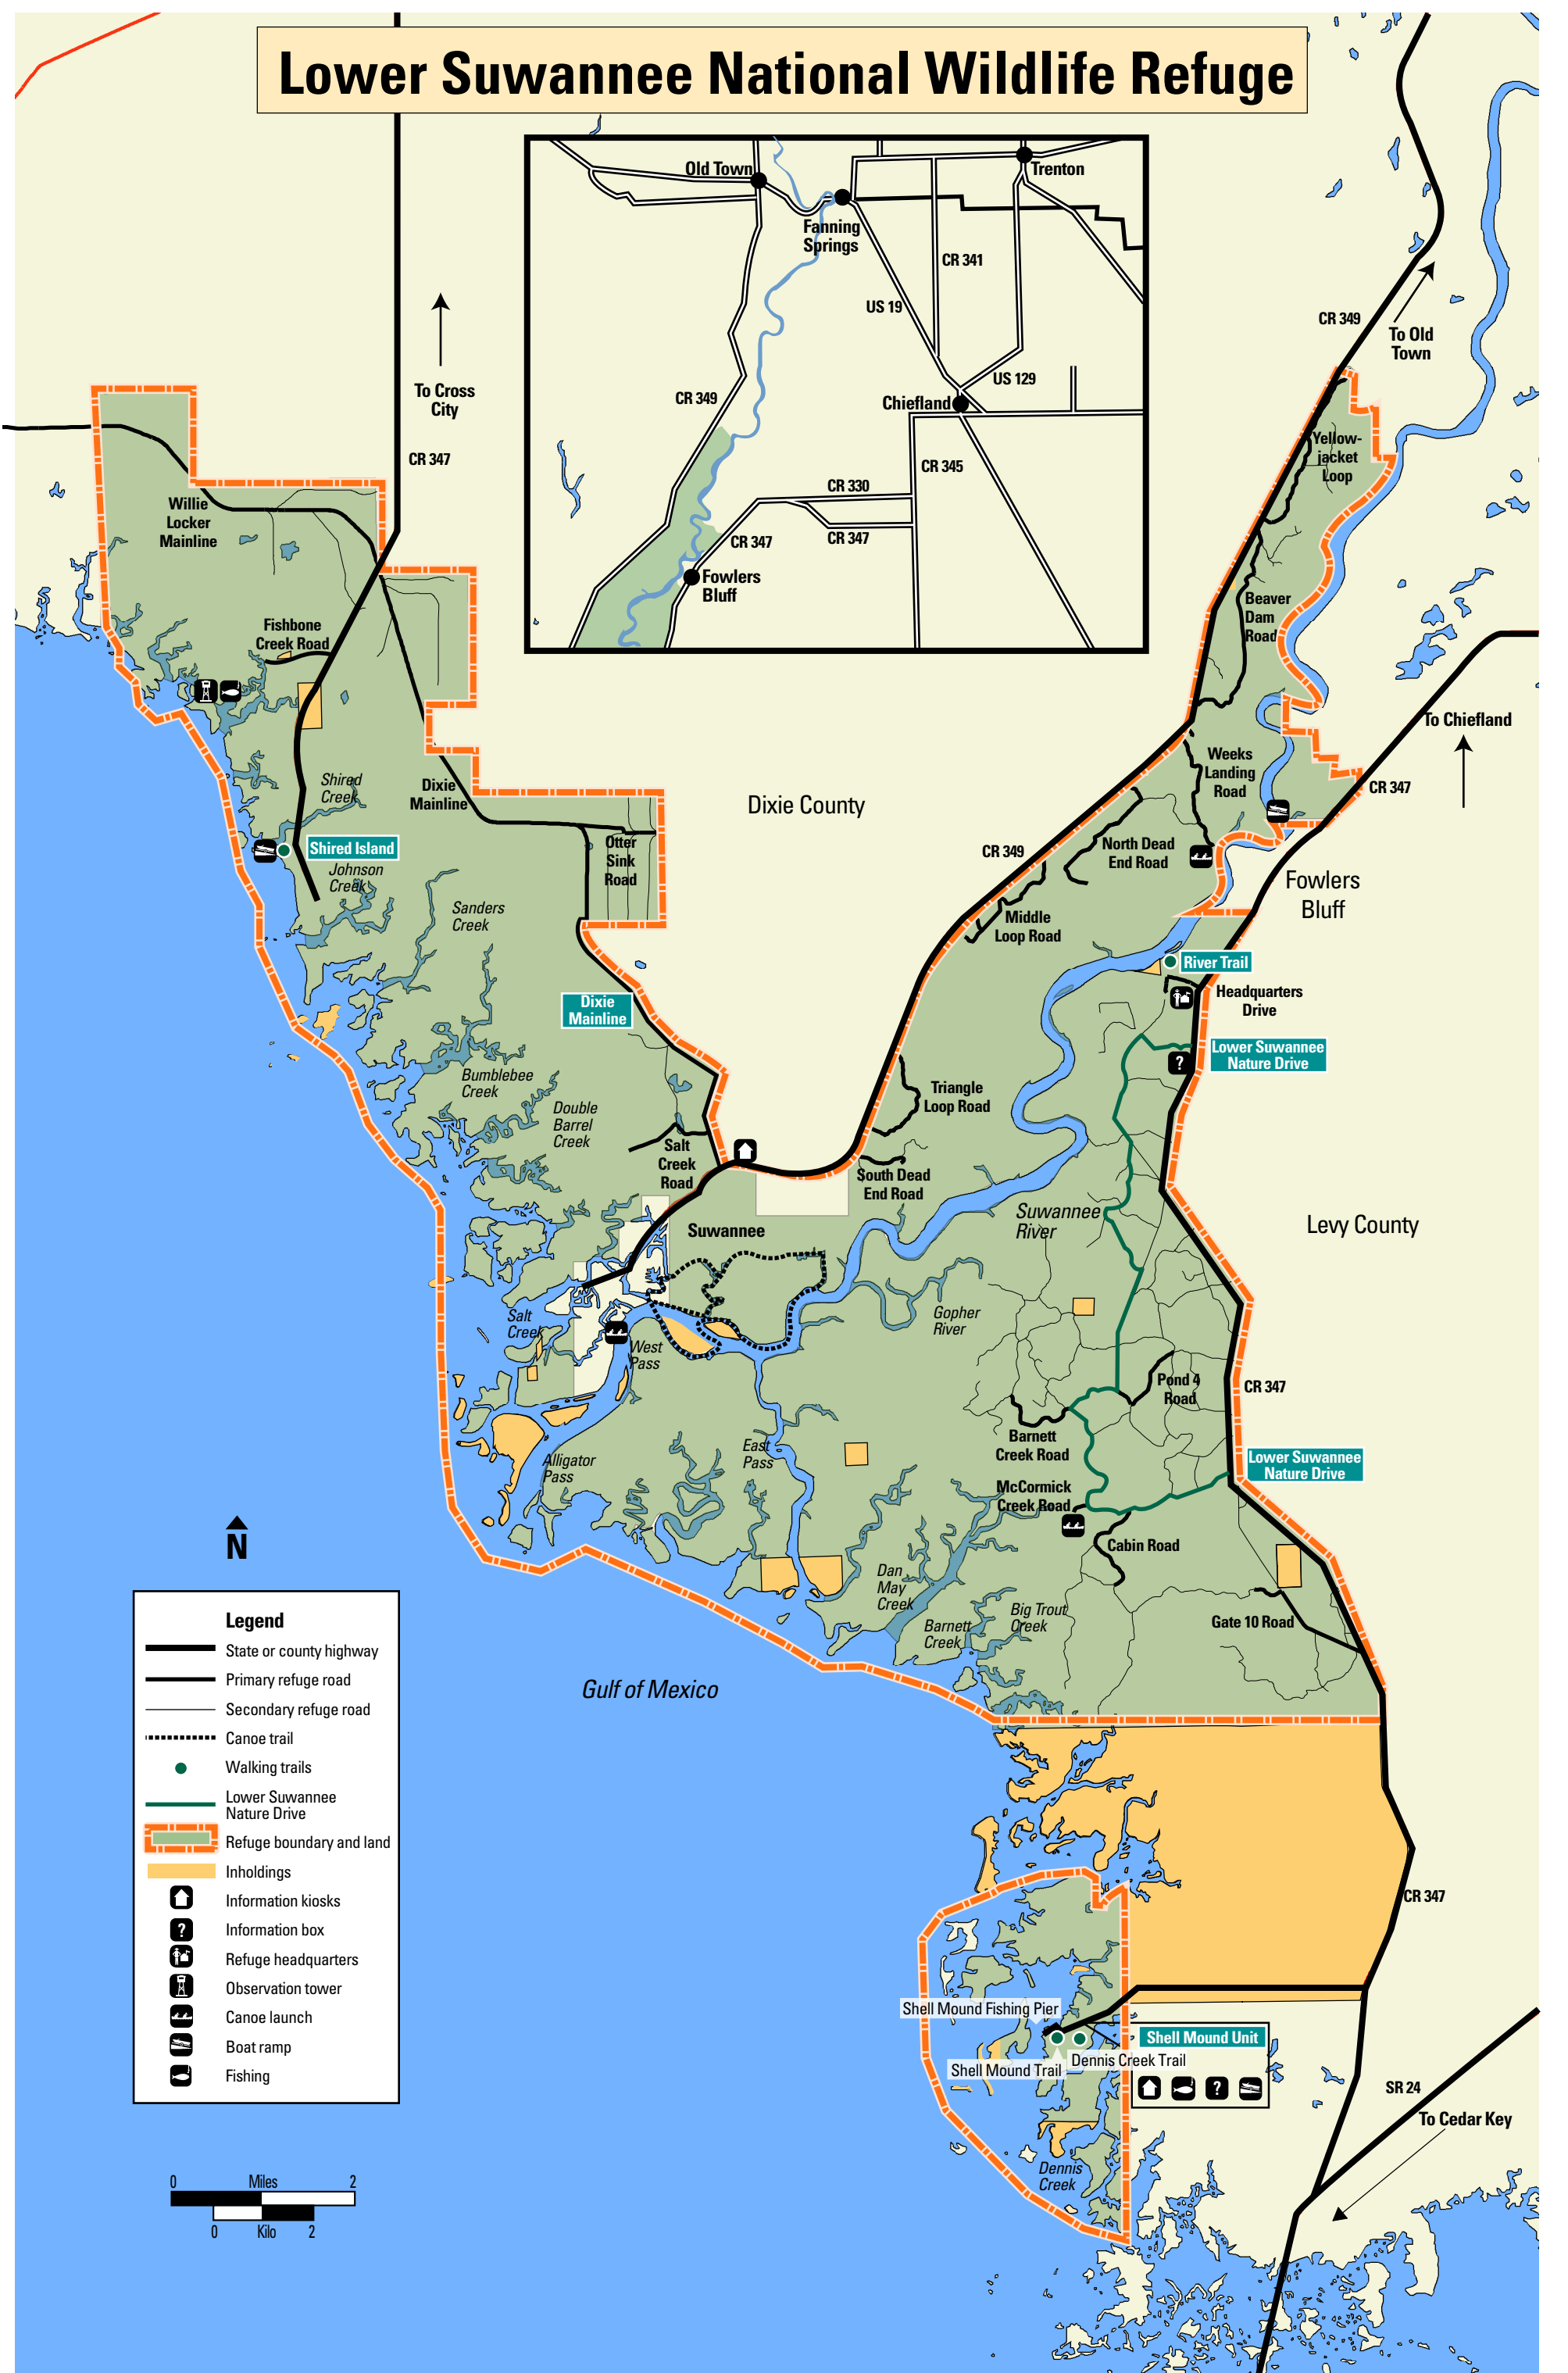

Lower Suwannee National Wildlife Refuge

Legend

- State or county highway
- Primary refuge road
- Secondary refuge road
- Canoe trail
- Walking trails
- Lower Suwannee Nature Drive
- Refuge boundary and land
- Inholdings
- Information kiosks
- Information box
- Refuge headquarters
- Observation tower
- Canoe launch
- Boat ramp
- Fishing