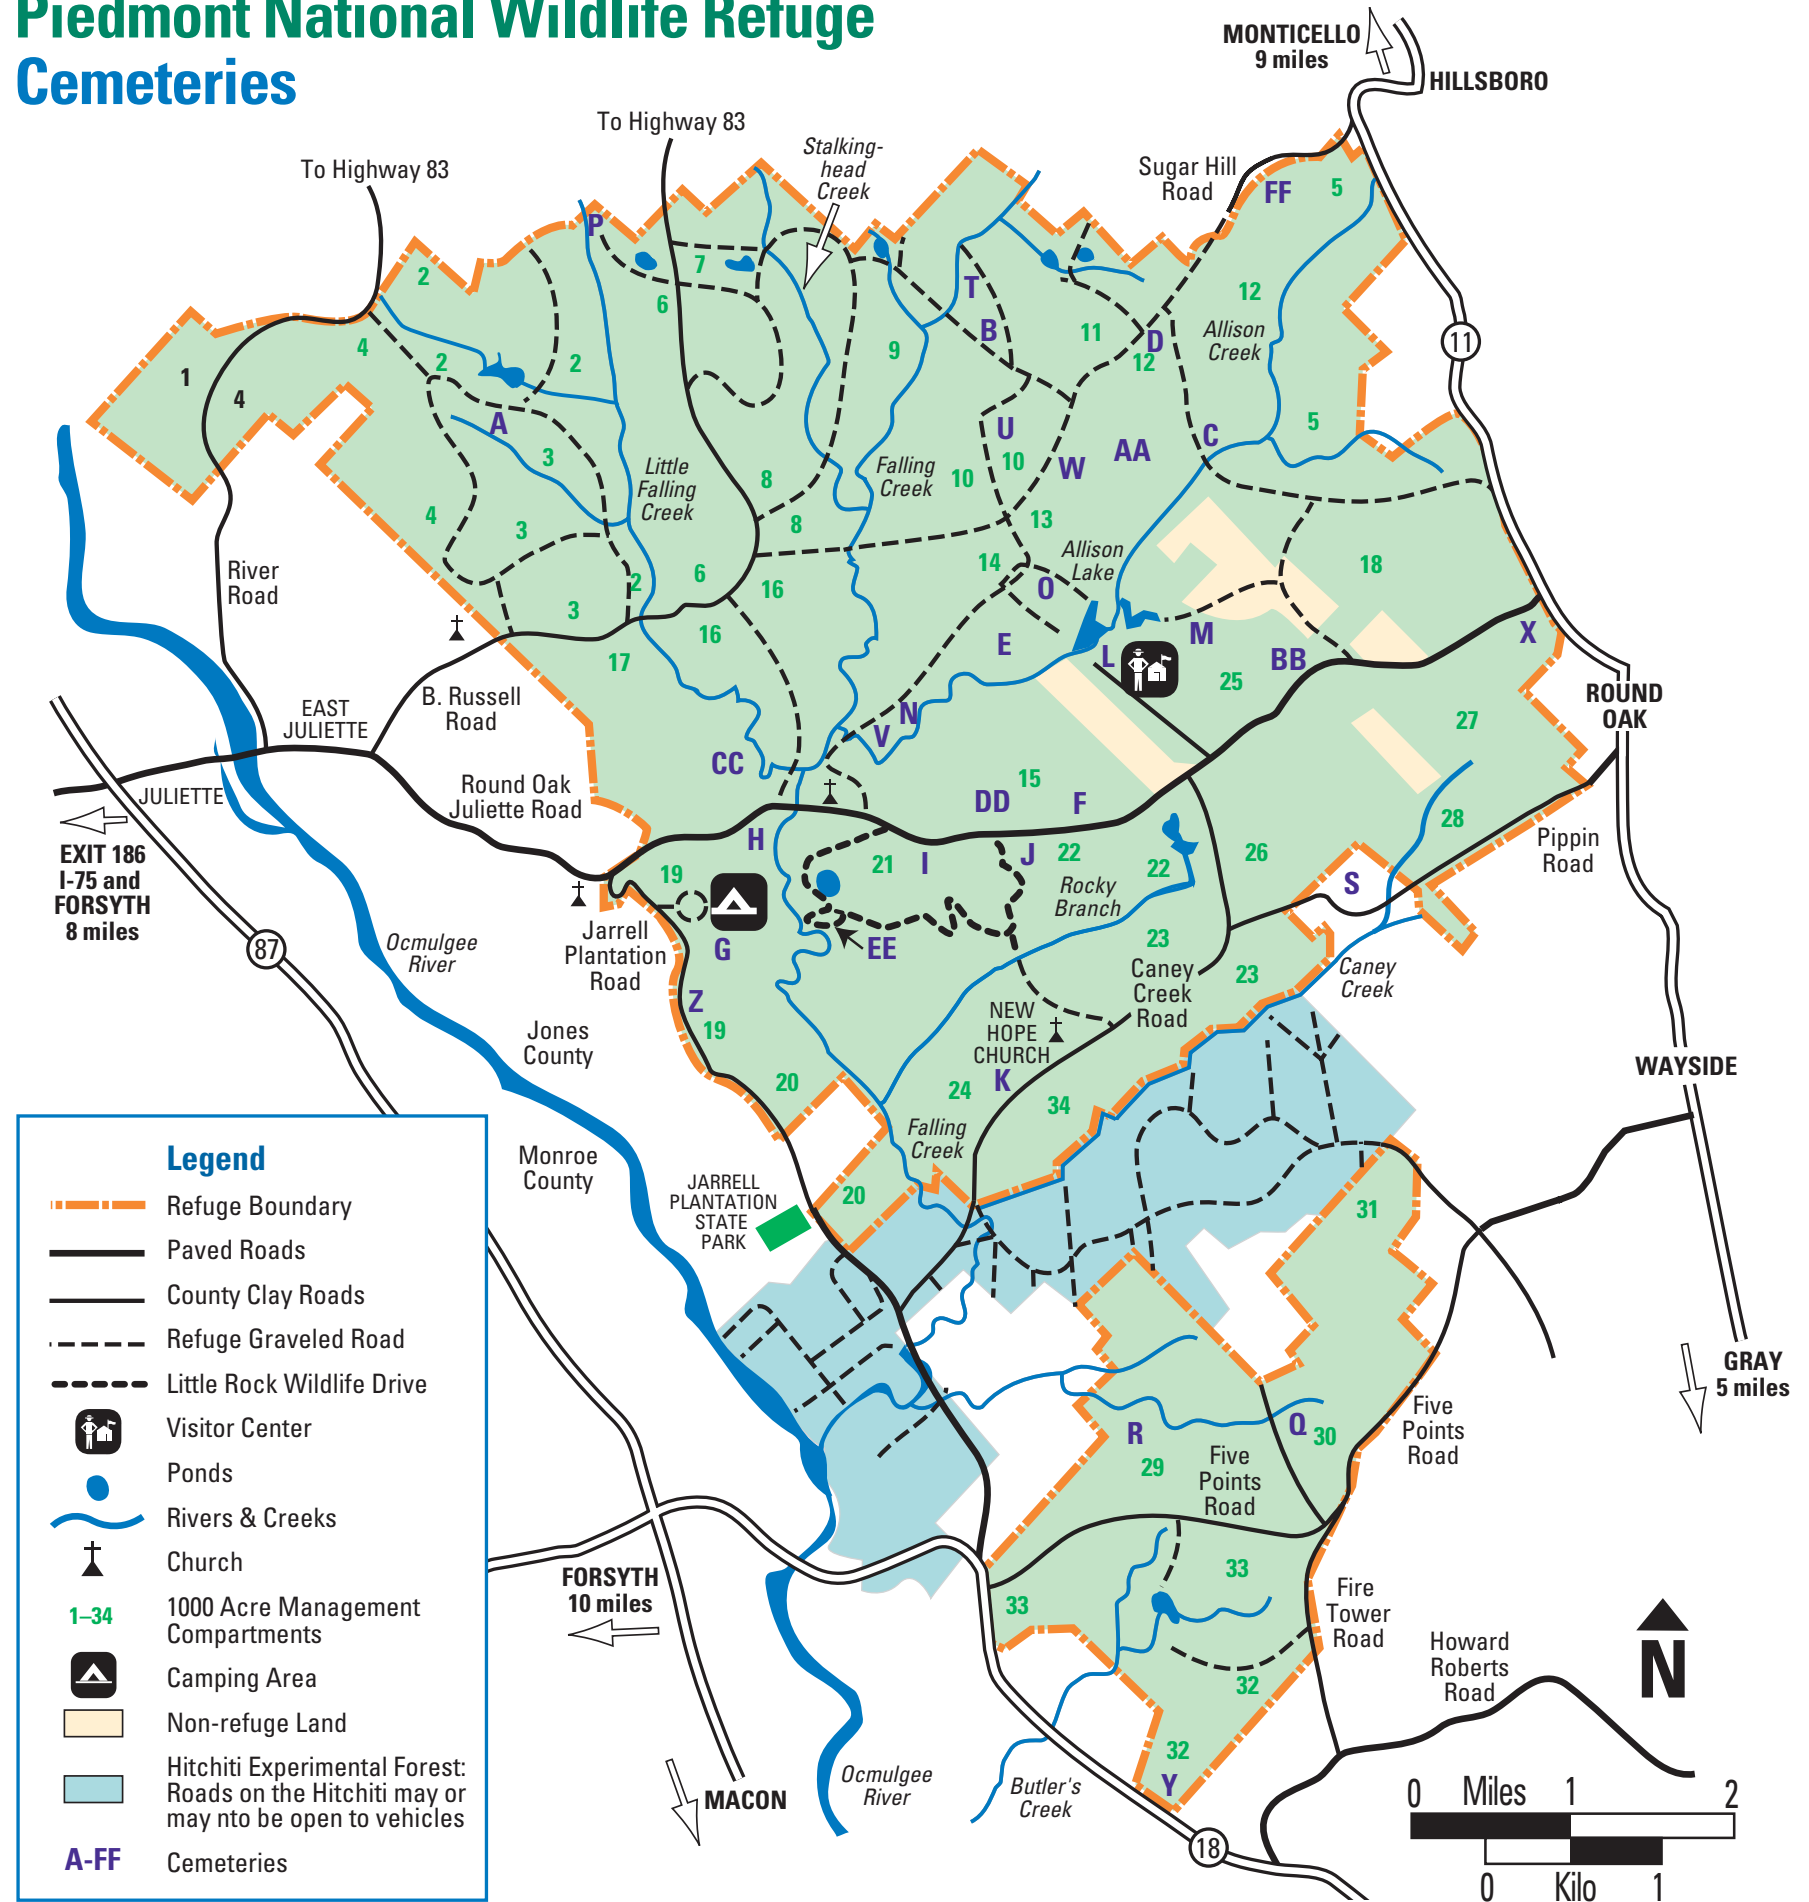

Map Designation	Name of Cemetery
A	Middlebrooks
B	Garland Family
C	Crutchfield #2
D	Gordon / Barron
E	Red-cockaded Woodpecker
F	Island
G	Pippins Lake
H	Childs
I	Lucey Johnson
J	J.M. Maynard
K	Lewis Loyd, Sr.
L	Allison Lake
M	C. Gordon
N	Ridley Family
O	King / Hardin
P	Clark / Pope
Q	Glover
R	William H. Gresham
S	Jackson / Gordon
T	Jackson Sisters
U	Unnamed Cemetery #6
V	Pasture Field Road Cemetery
W	Sugar Hill Road Site
X	Unnamed Cemetery #11
Y	Clowers Cemetery
Z	Peters Cemetery
AA	Chimney Cemetery
BB	Joseph Bradley Cemetery
CC	Blassingame Fields Cemetery
DD	Old Cedar Cemetery
EE	Little Rock Cemetery
FF	Mossy Stone Cemetery

Piedmont National Wildlife Refuge Cemeteries

Piedmont National Wildlife Refuge
 718 Juliette Road
 Hillsboro, GA 31038
 478/986 5441