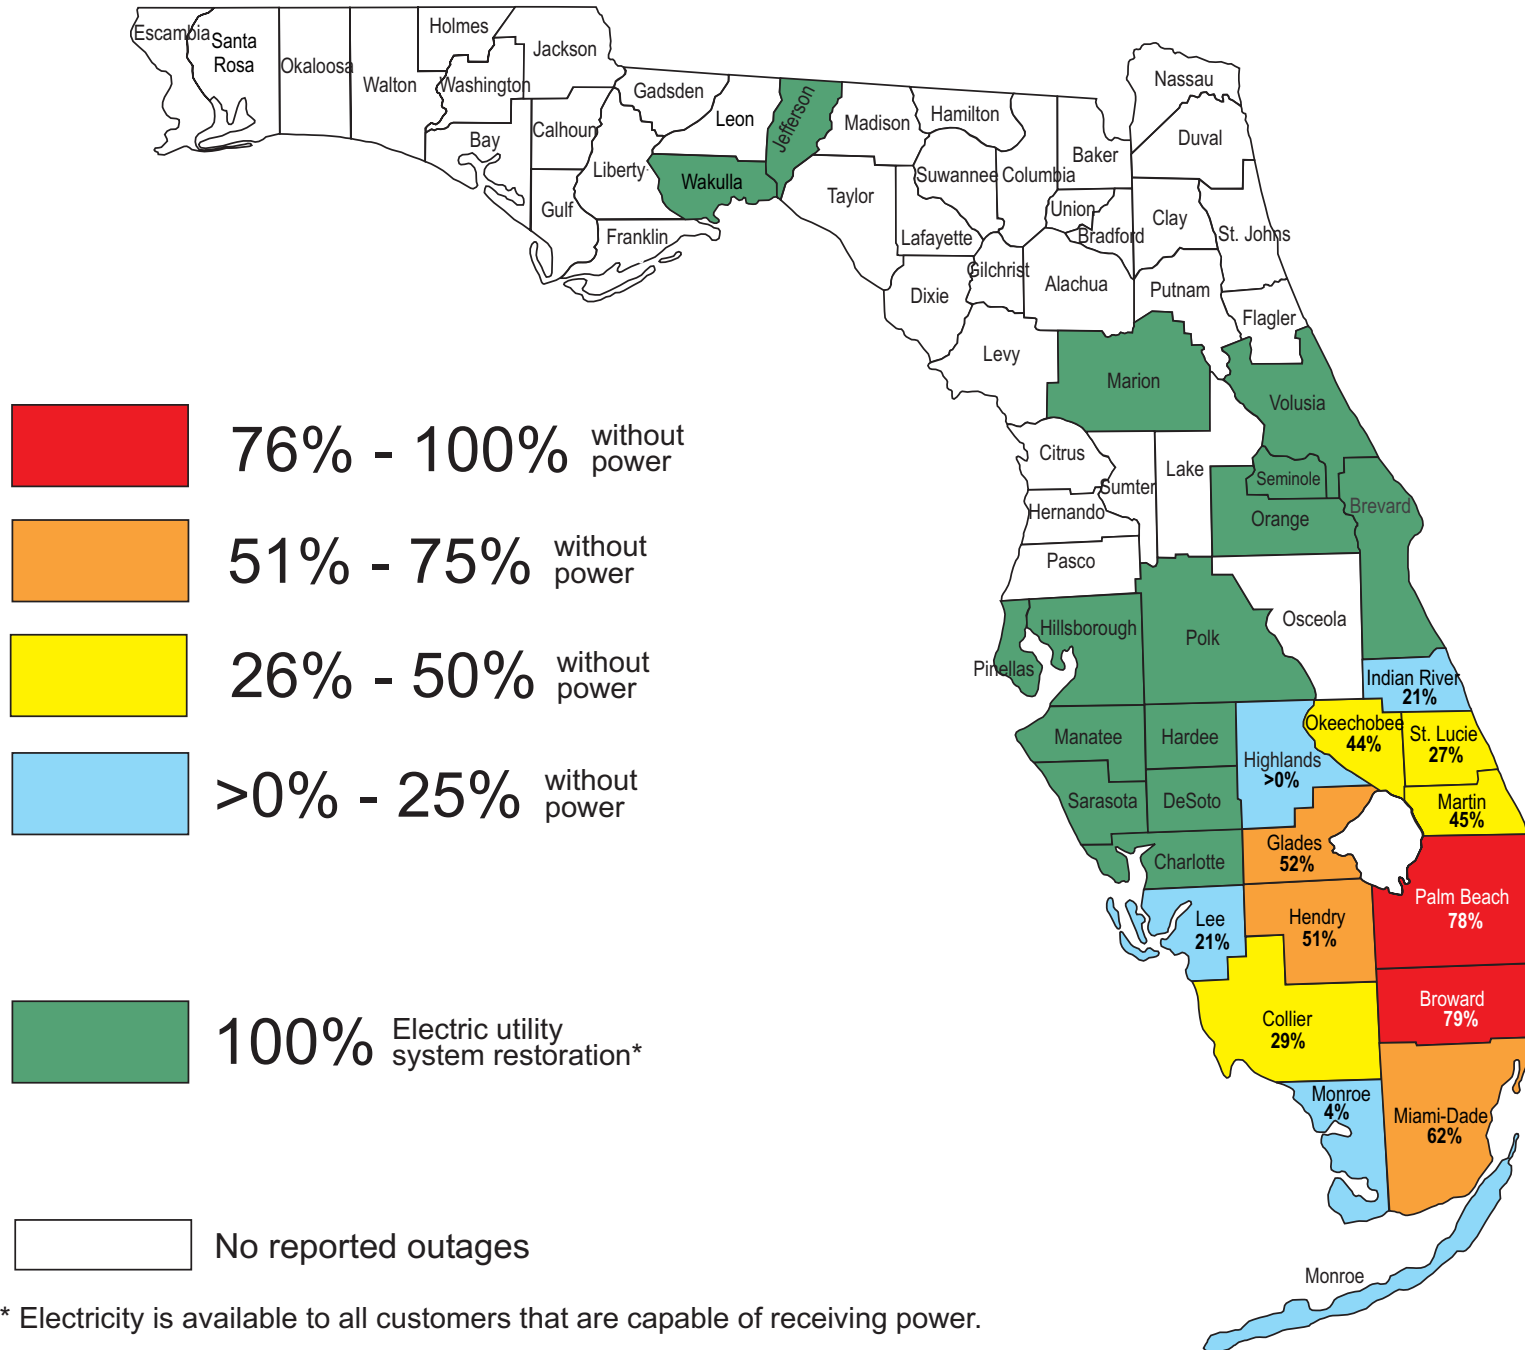

ELECTRIC OUTAGES

Counties Affected

Hurricane Wilma
October 27, 2005

4:00 PM
(Thursday)

* Electricity is available to all customers that are capable of receiving power.