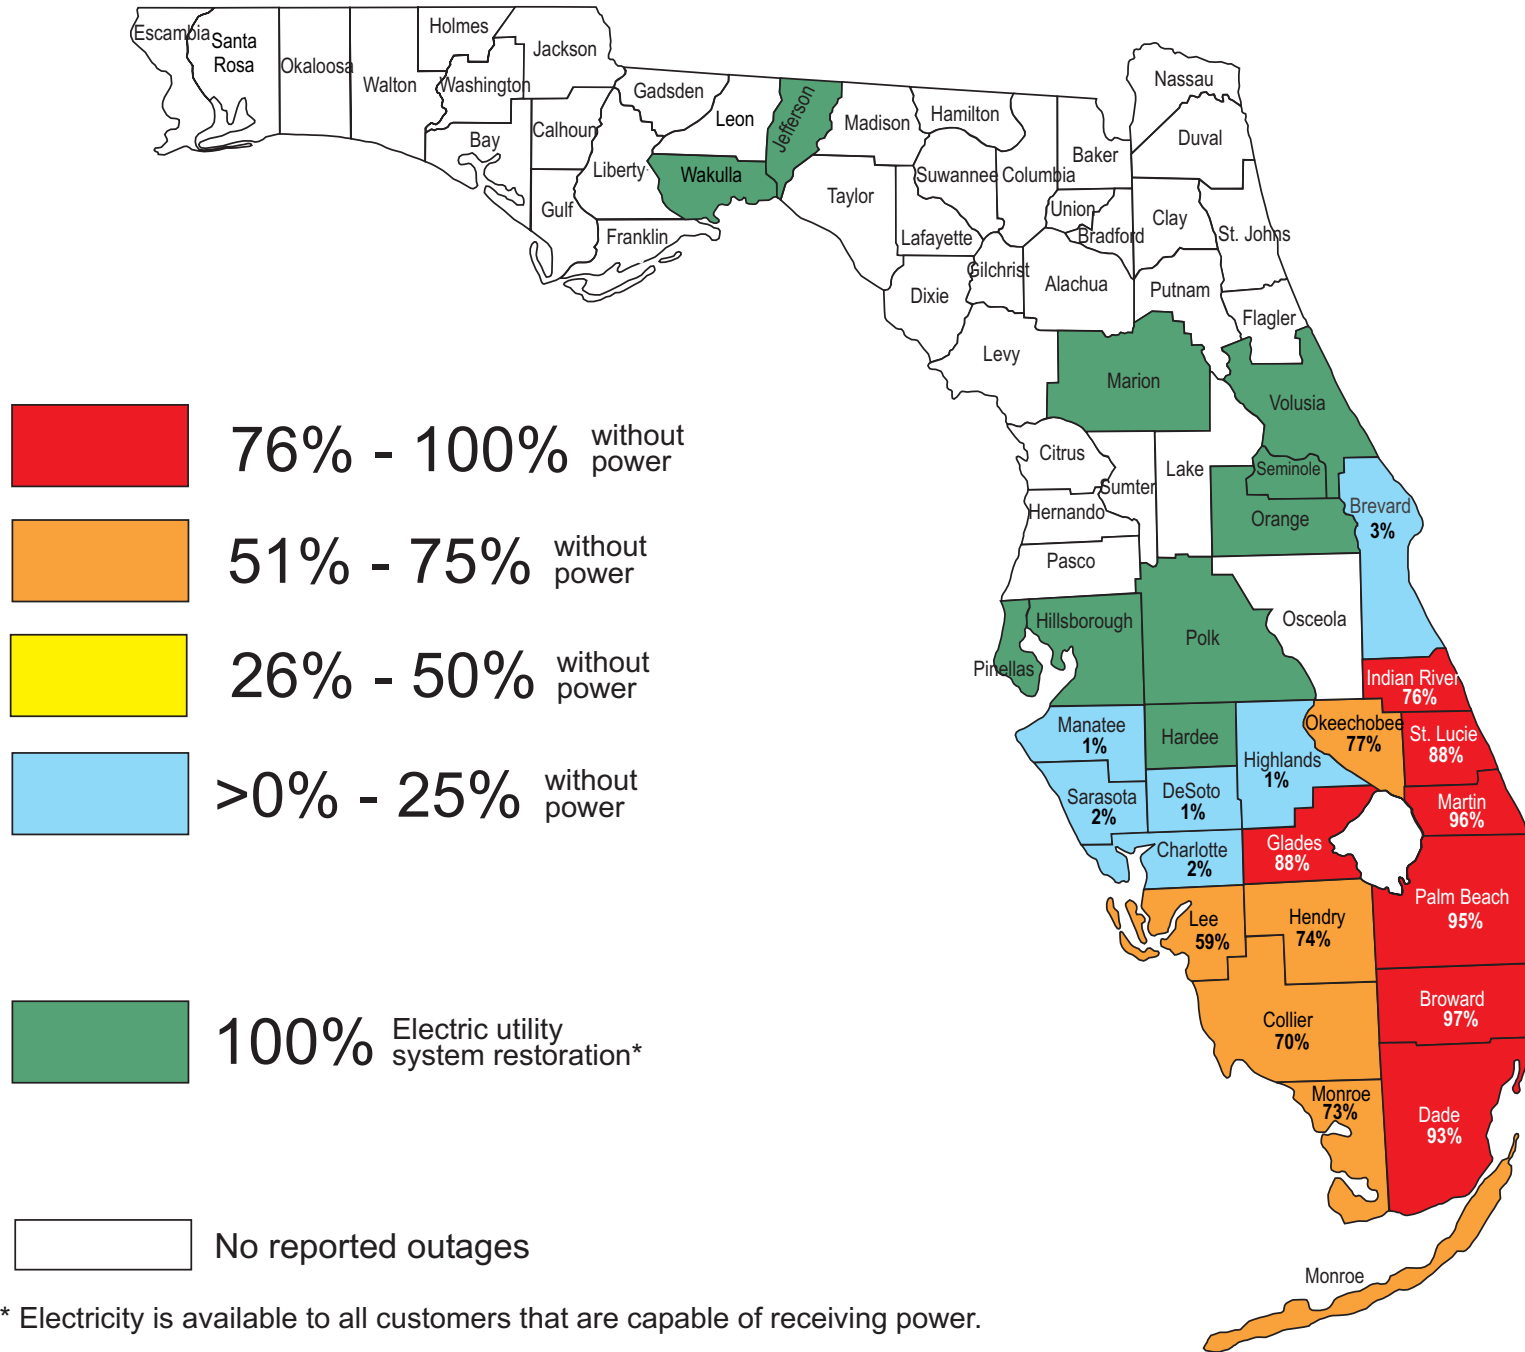

ELECTRIC OUTAGES

Counties Affected

Hurricane Wilma
October 25, 2005

4:00 PM
(Tuesday)

* Electricity is available to all customers that are capable of receiving power.