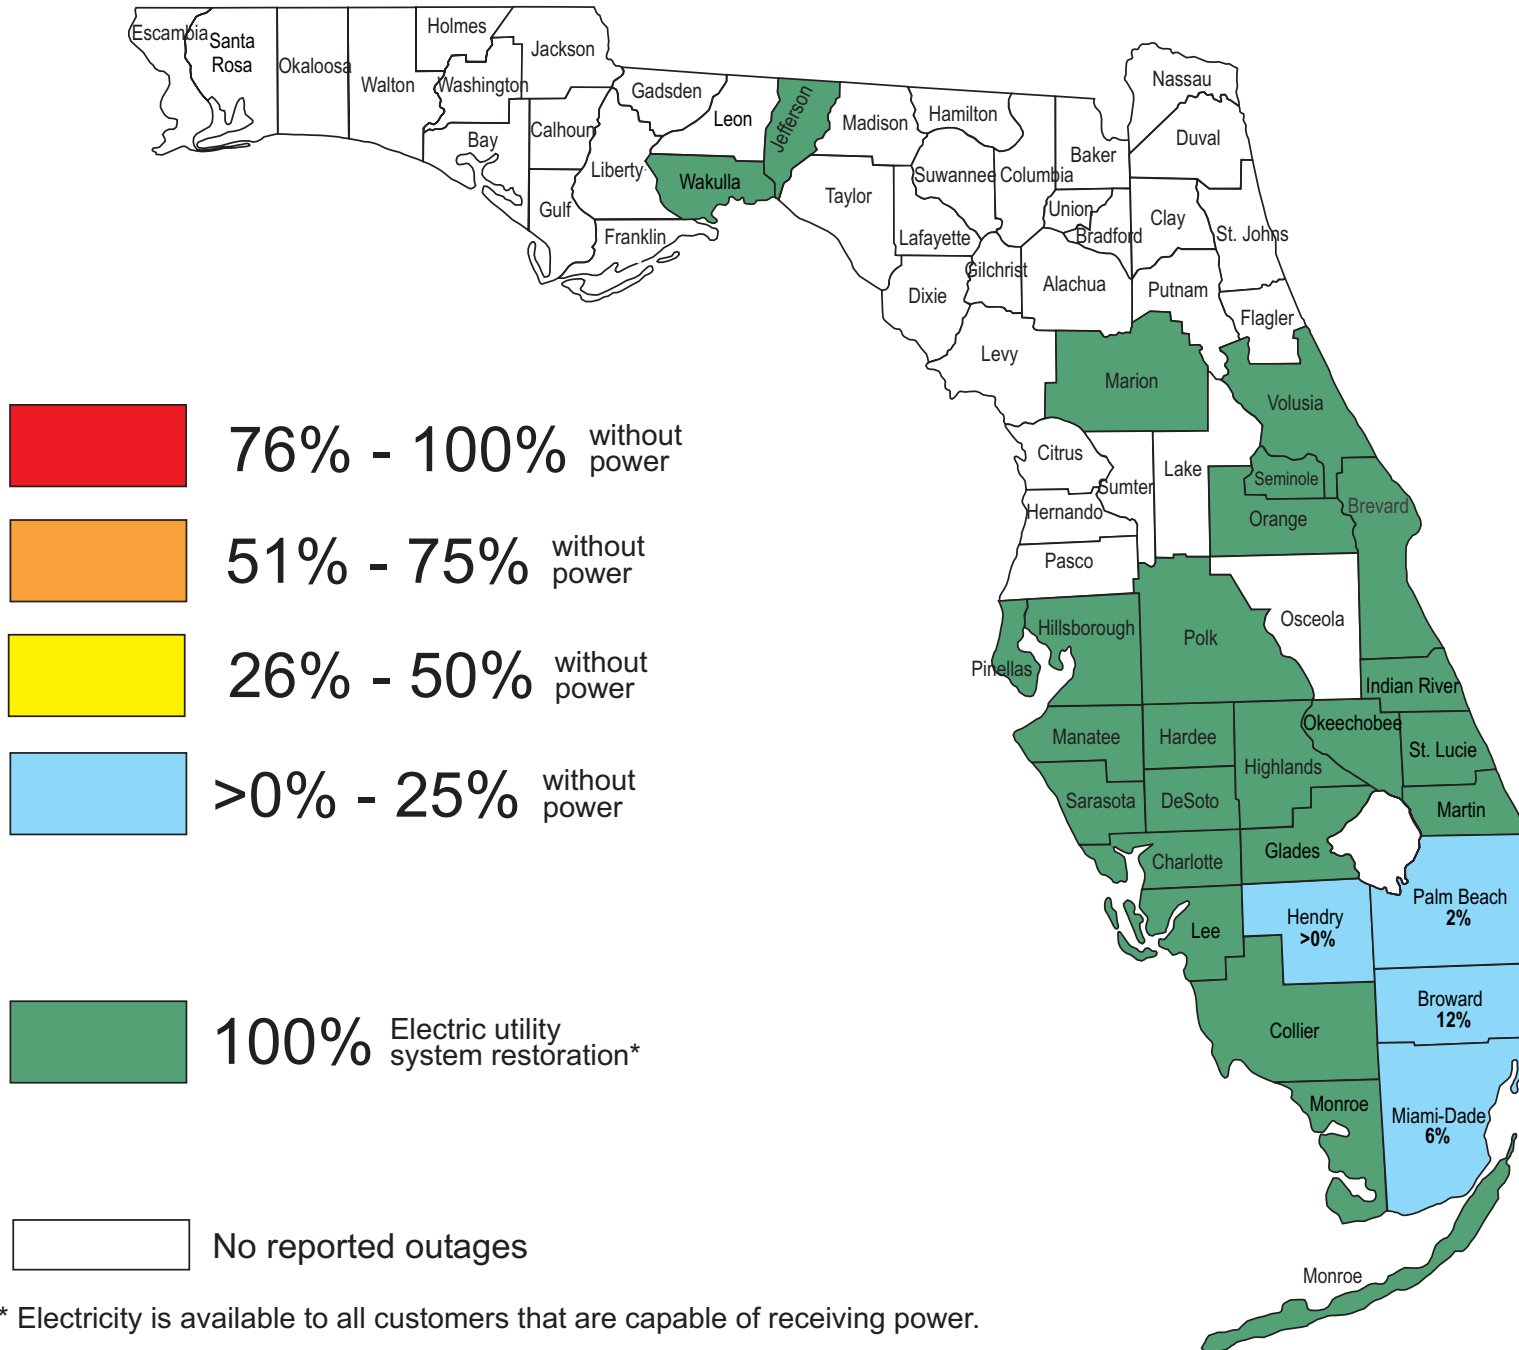

ELECTRIC OUTAGES

Counties Affected

Hurricane Wilma
November 7, 2005
 7:00 AM
 (Monday)

* Electricity is available to all customers that are capable of receiving power.