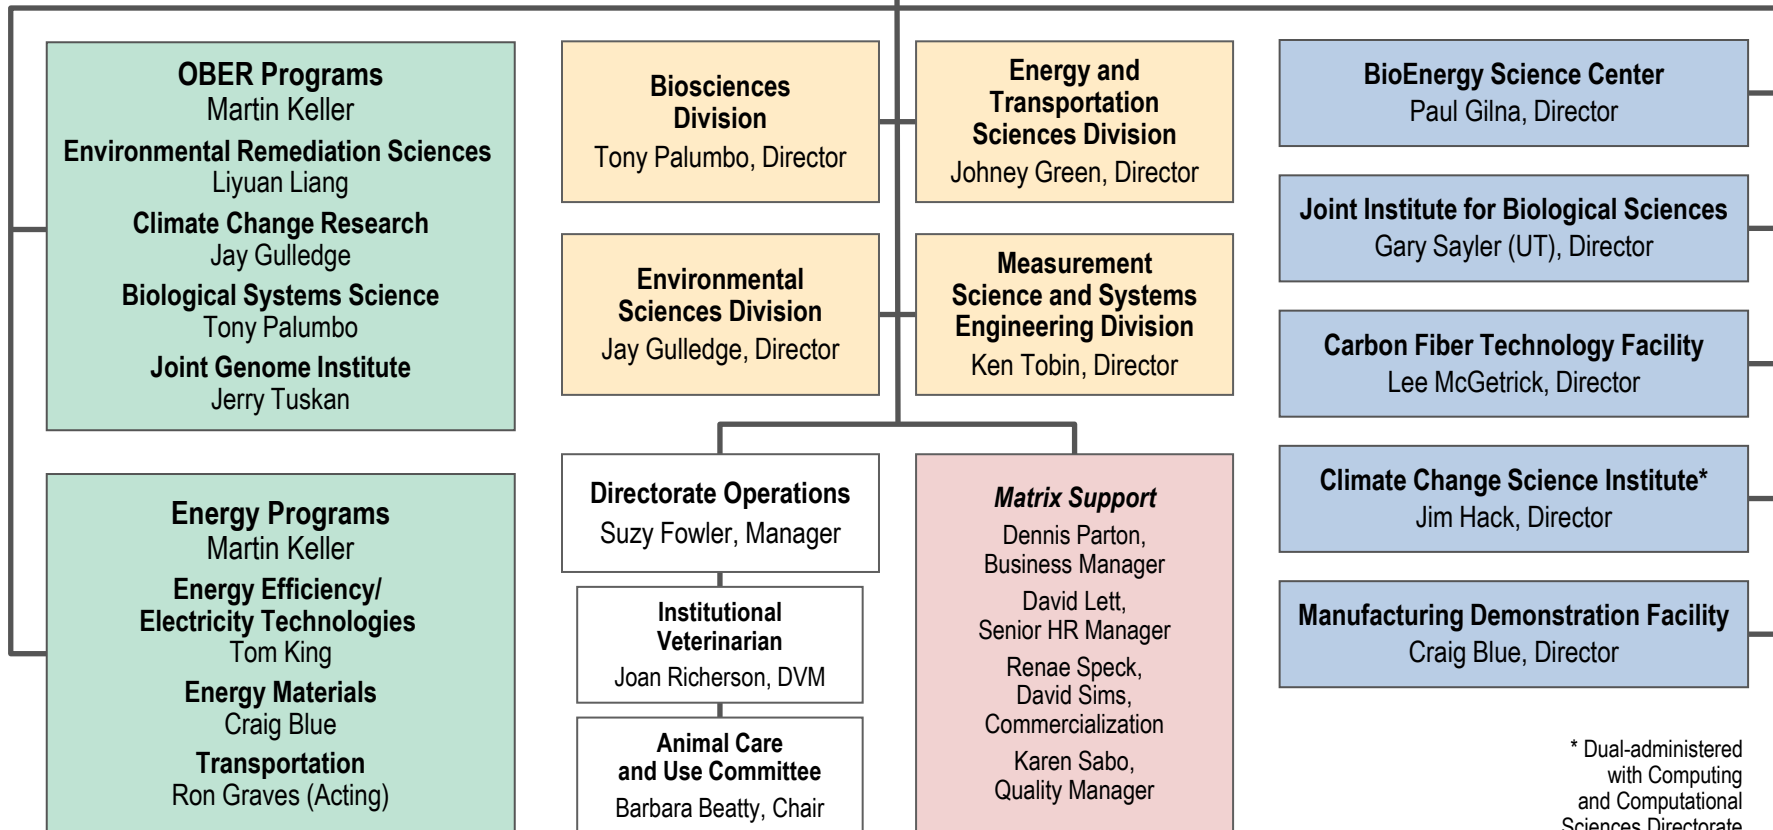

Energy and Environmental Sciences Directorate

Associate Laboratory Director

Martin Keller

Sherry Estes, Executive Secretary

* Dual-administered with Computing and Computational Sciences Directorate